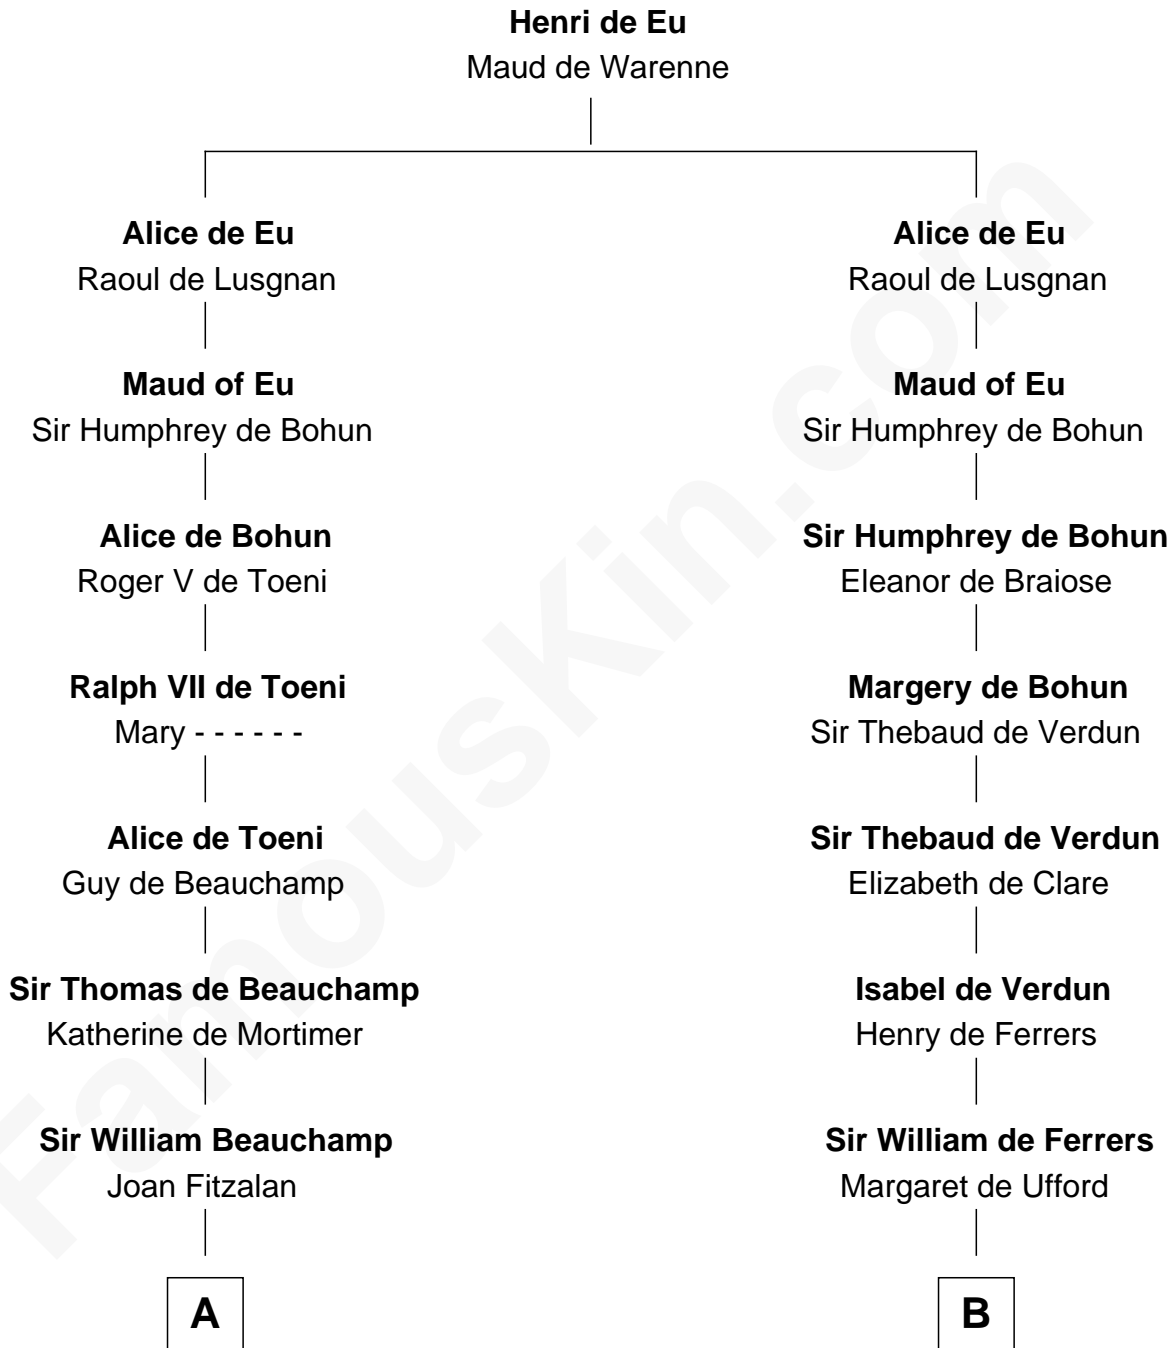

FamousKin.com

Relationship Chart of

Jay Gould

American Railroad "Robber Baron"

15th cousin 6 times removed of

Edmund Waller

English Poet and Politician

C

—
Eleazer Osborn
Hannah Bulkeley

—
Eleazer Osborn
Sarah Burr

—
Anna Osborn
Abraham Gould

—
John Burr Gould
Mary More

—
Jay Gould
"Robber Baron"