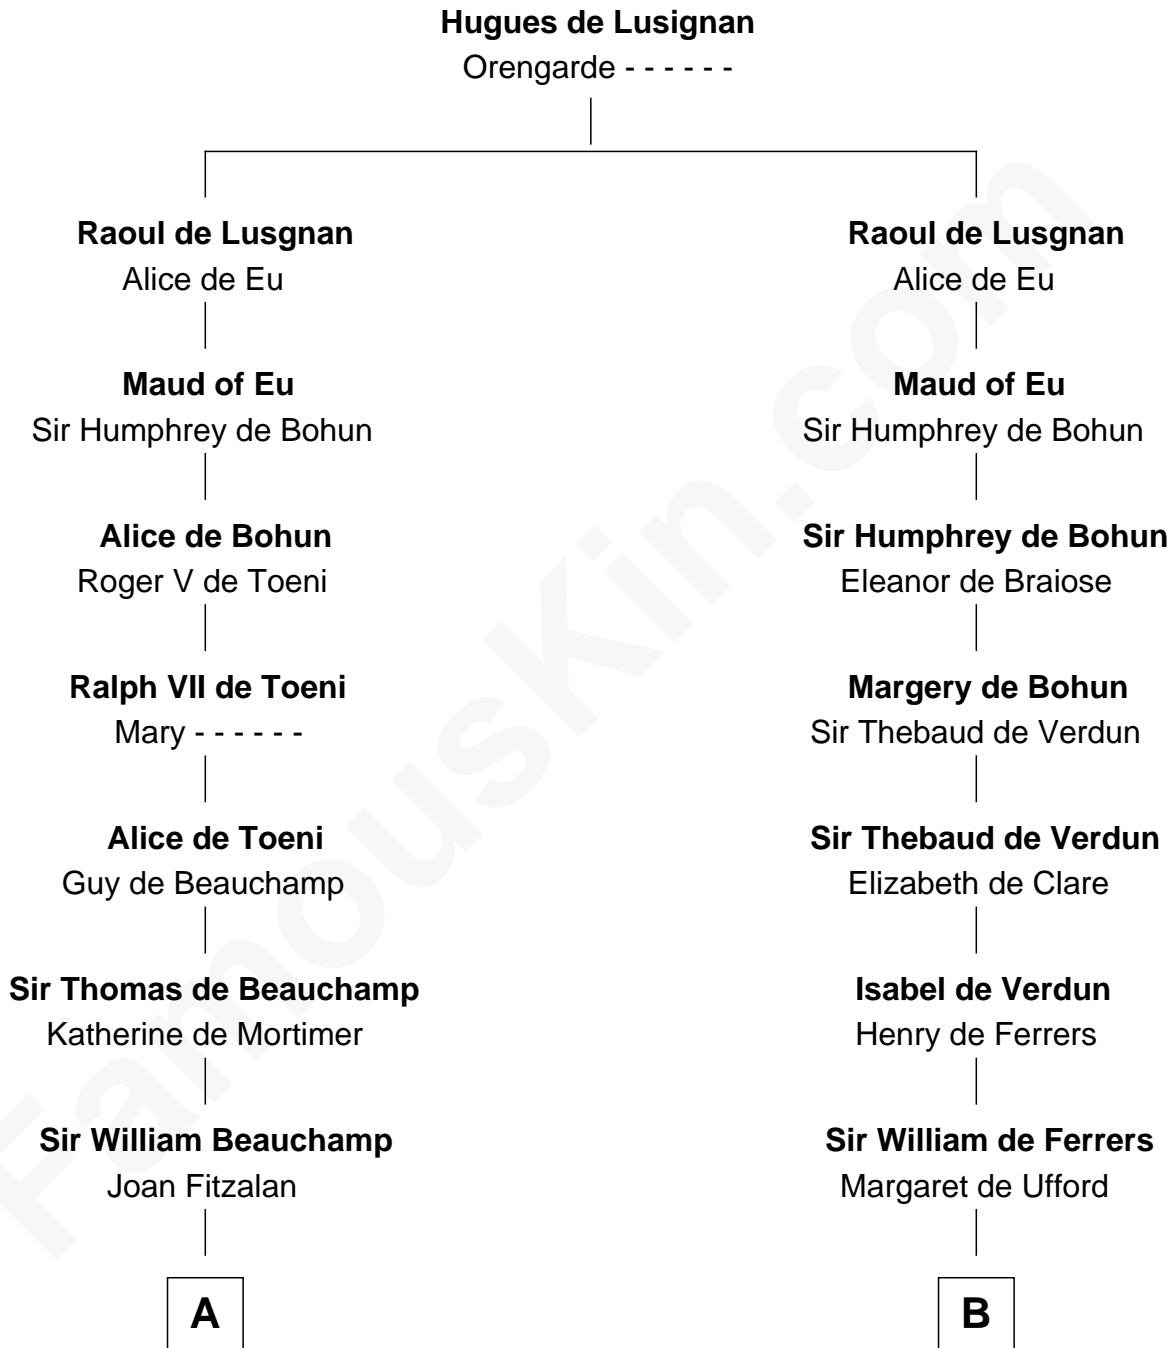

FamousKin.com

Relationship Chart of

Jay Gould

American Railroad "Robber Baron"

15th cousin 6 times removed of

Edmund Waller

English Poet and Politician

C

—
Eleazer Osborn
Hannah Bulkeley

—
Eleazer Osborn
Sarah Burr

—
Anna Osborn
Abraham Gould

—
John Burr Gould
Mary More

—
Jay Gould
"Robber Baron"