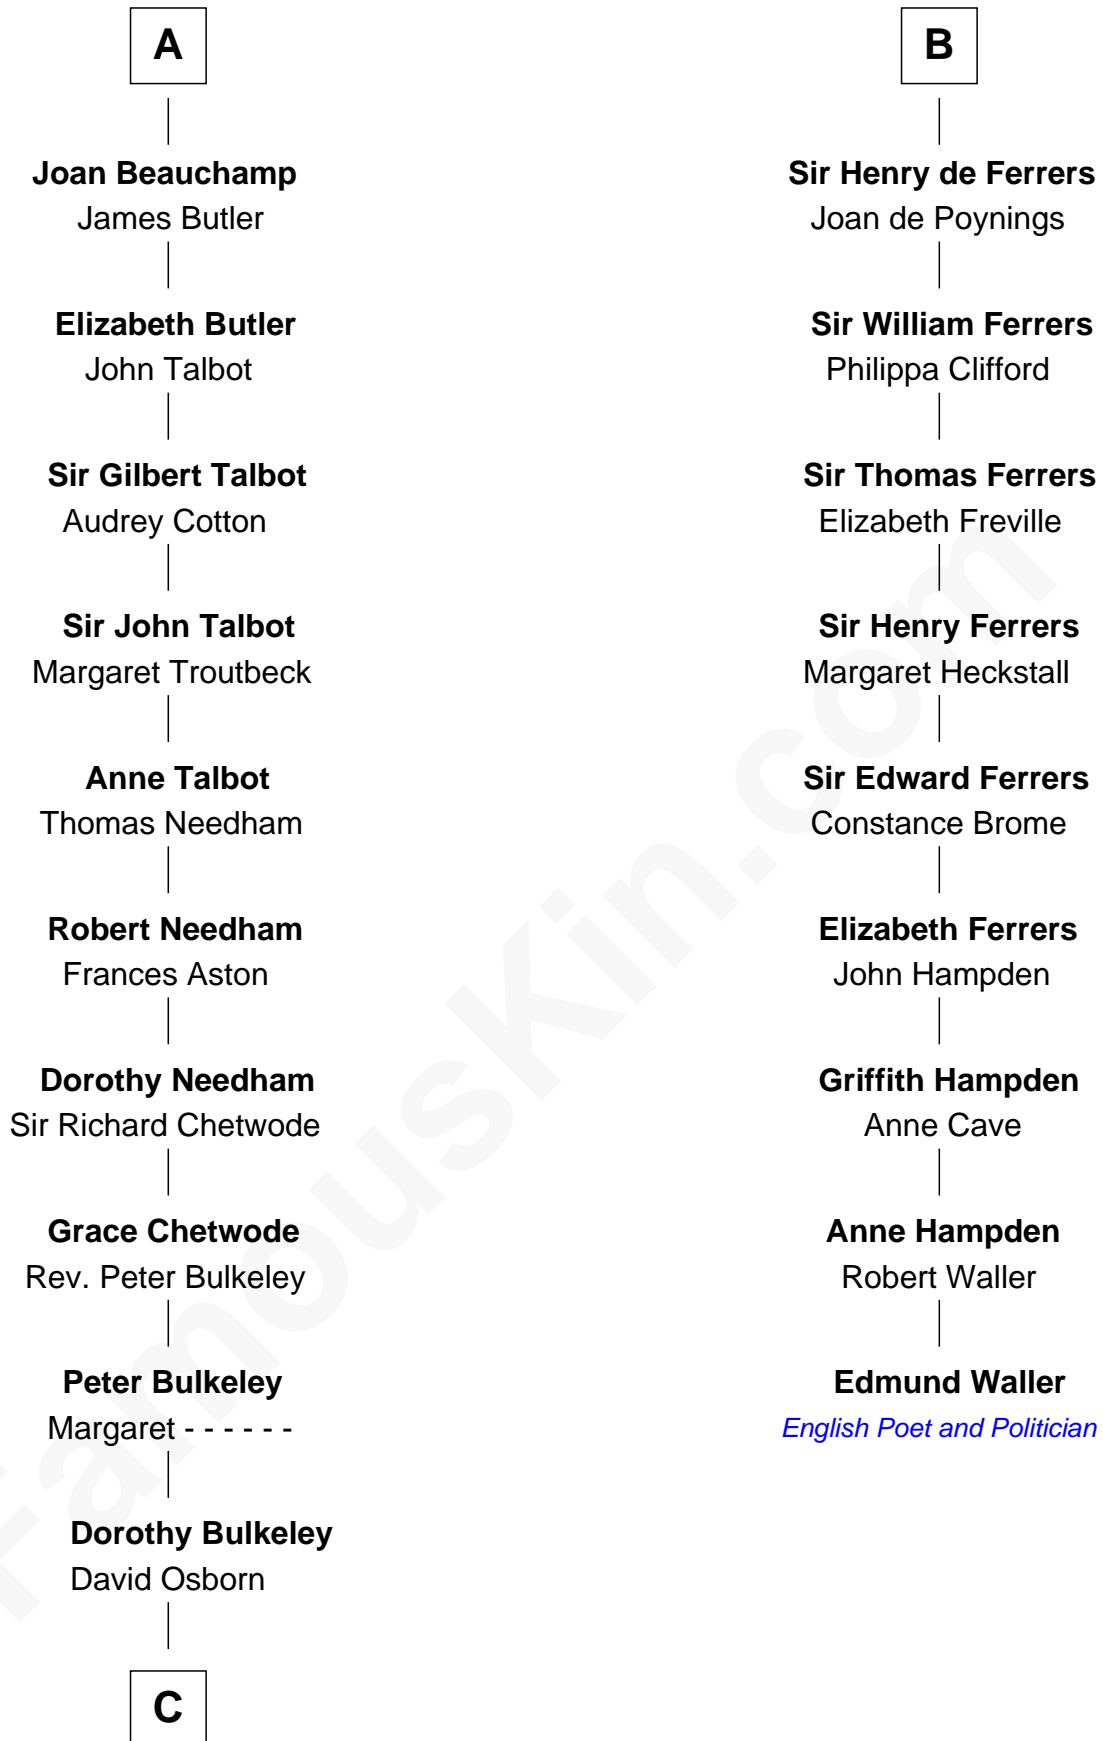

FamousKin.com

Relationship Chart of

Jay Gould

American Railroad "Robber Baron"

15th cousin 6 times removed of

Edmund Waller

English Poet and Politician

C

—
Eleazer Osborn
Hannah Bulkeley

—
Eleazer Osborn
Sarah Burr

—
Anna Osborn
Abraham Gould

—
John Burr Gould
Mary More

—
Jay Gould
"Robber Baron"