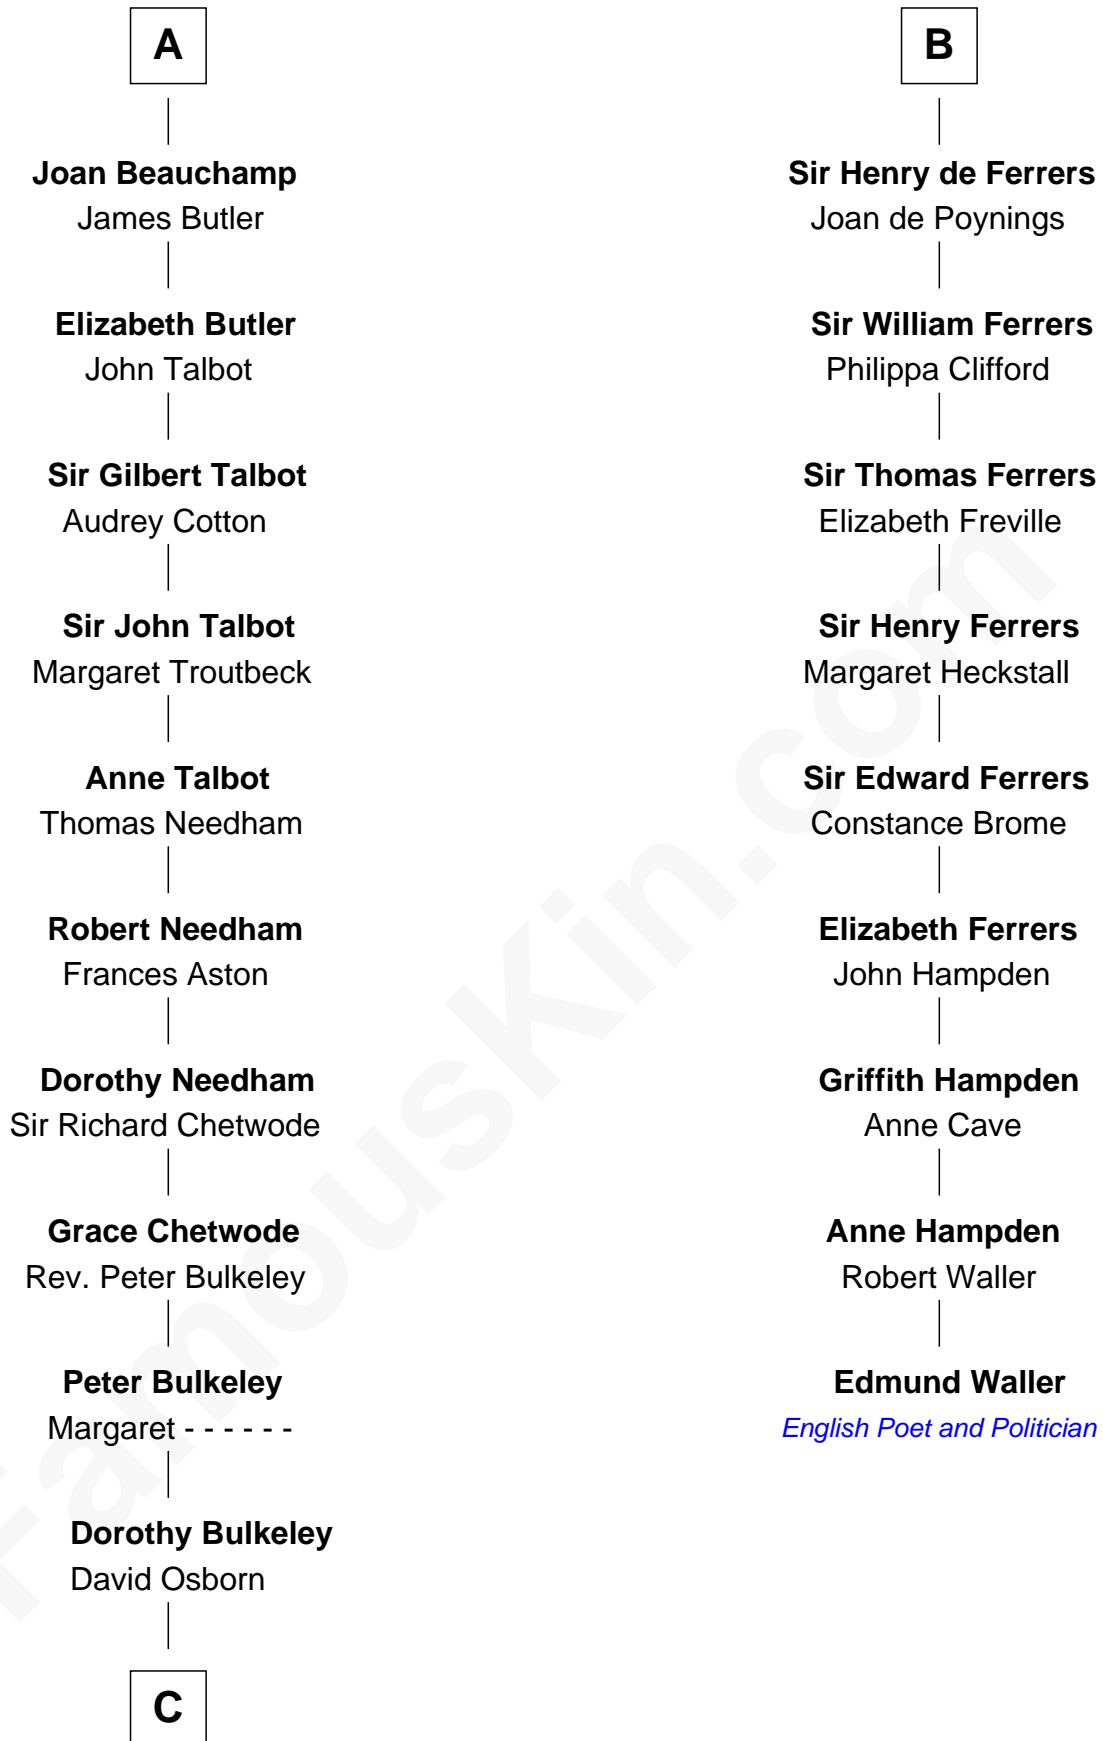

## Relationship Chart of

### Jay Gould

American Railroad "Robber Baron"

15th cousin 6 times removed of

**Edmund Waller**

English Poet and Politician

**C**

—  
**Eleazer Osborn**  
Hannah Bulkeley

—  
**Eleazer Osborn**  
Sarah Burr

—  
**Anna Osborn**  
Abraham Gould

—  
**John Burr Gould**  
Mary More

—  
**Jay Gould**  
*"Robber Baron"*