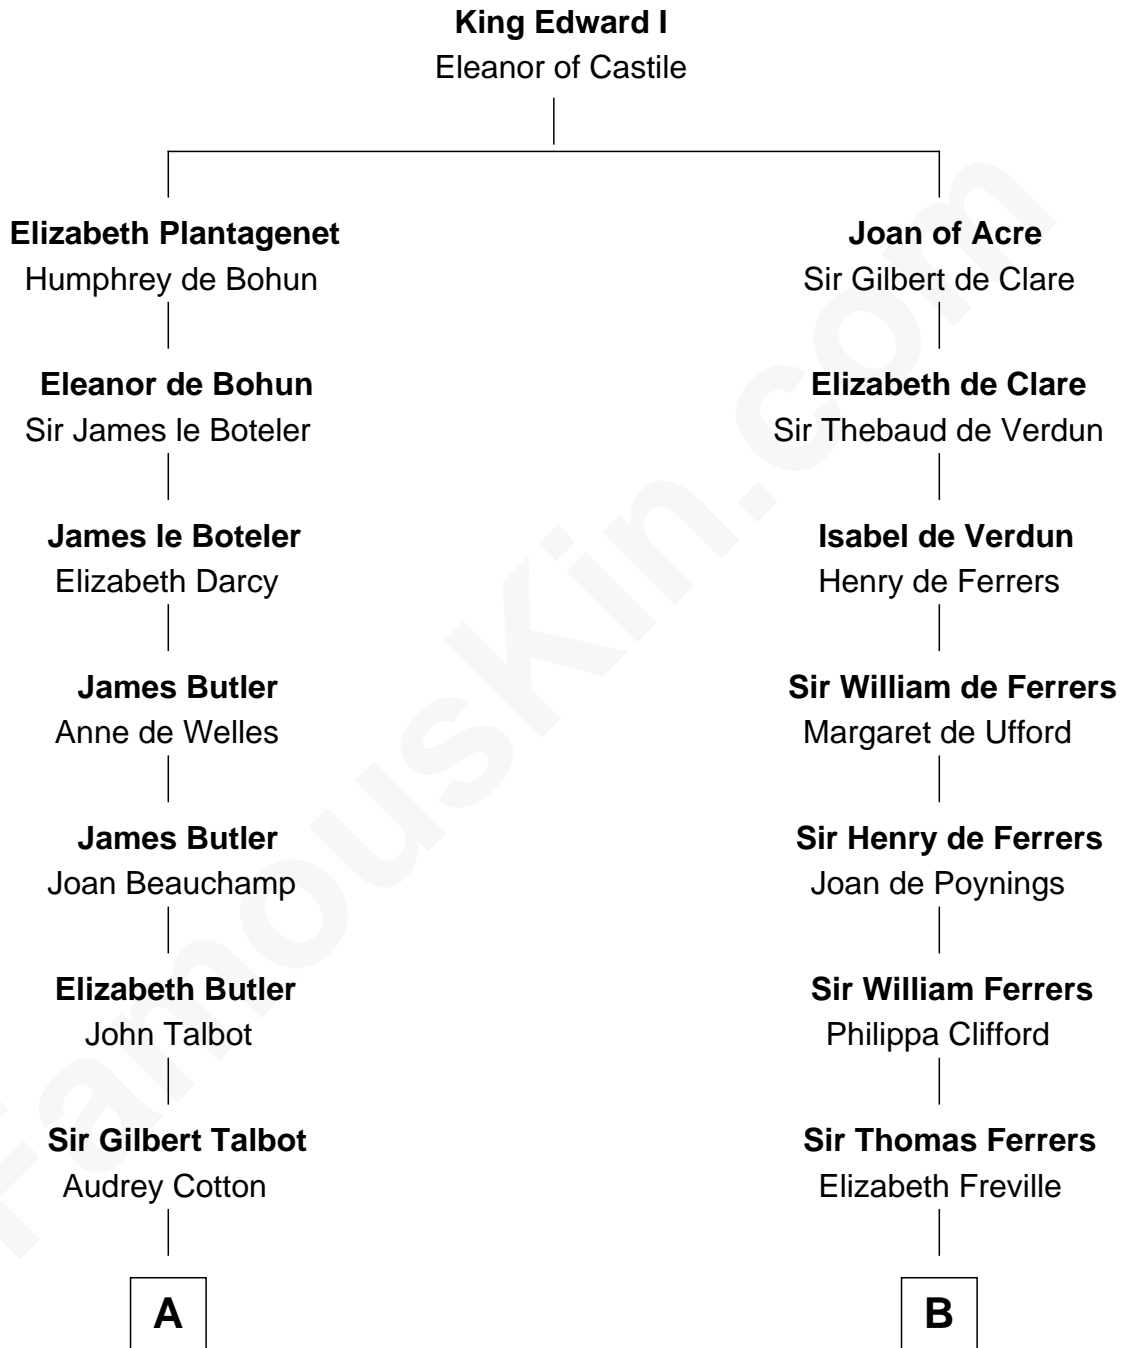

FamousKin.com

Relationship Chart of

Jay Gould

American Railroad "Robber Baron"

12th cousin 6 times removed of

Edmund Waller

English Poet and Politician

C

|
John Burr Gould

Mary More

|
Jay Gould

"Robber Baron"

FamousKin.com