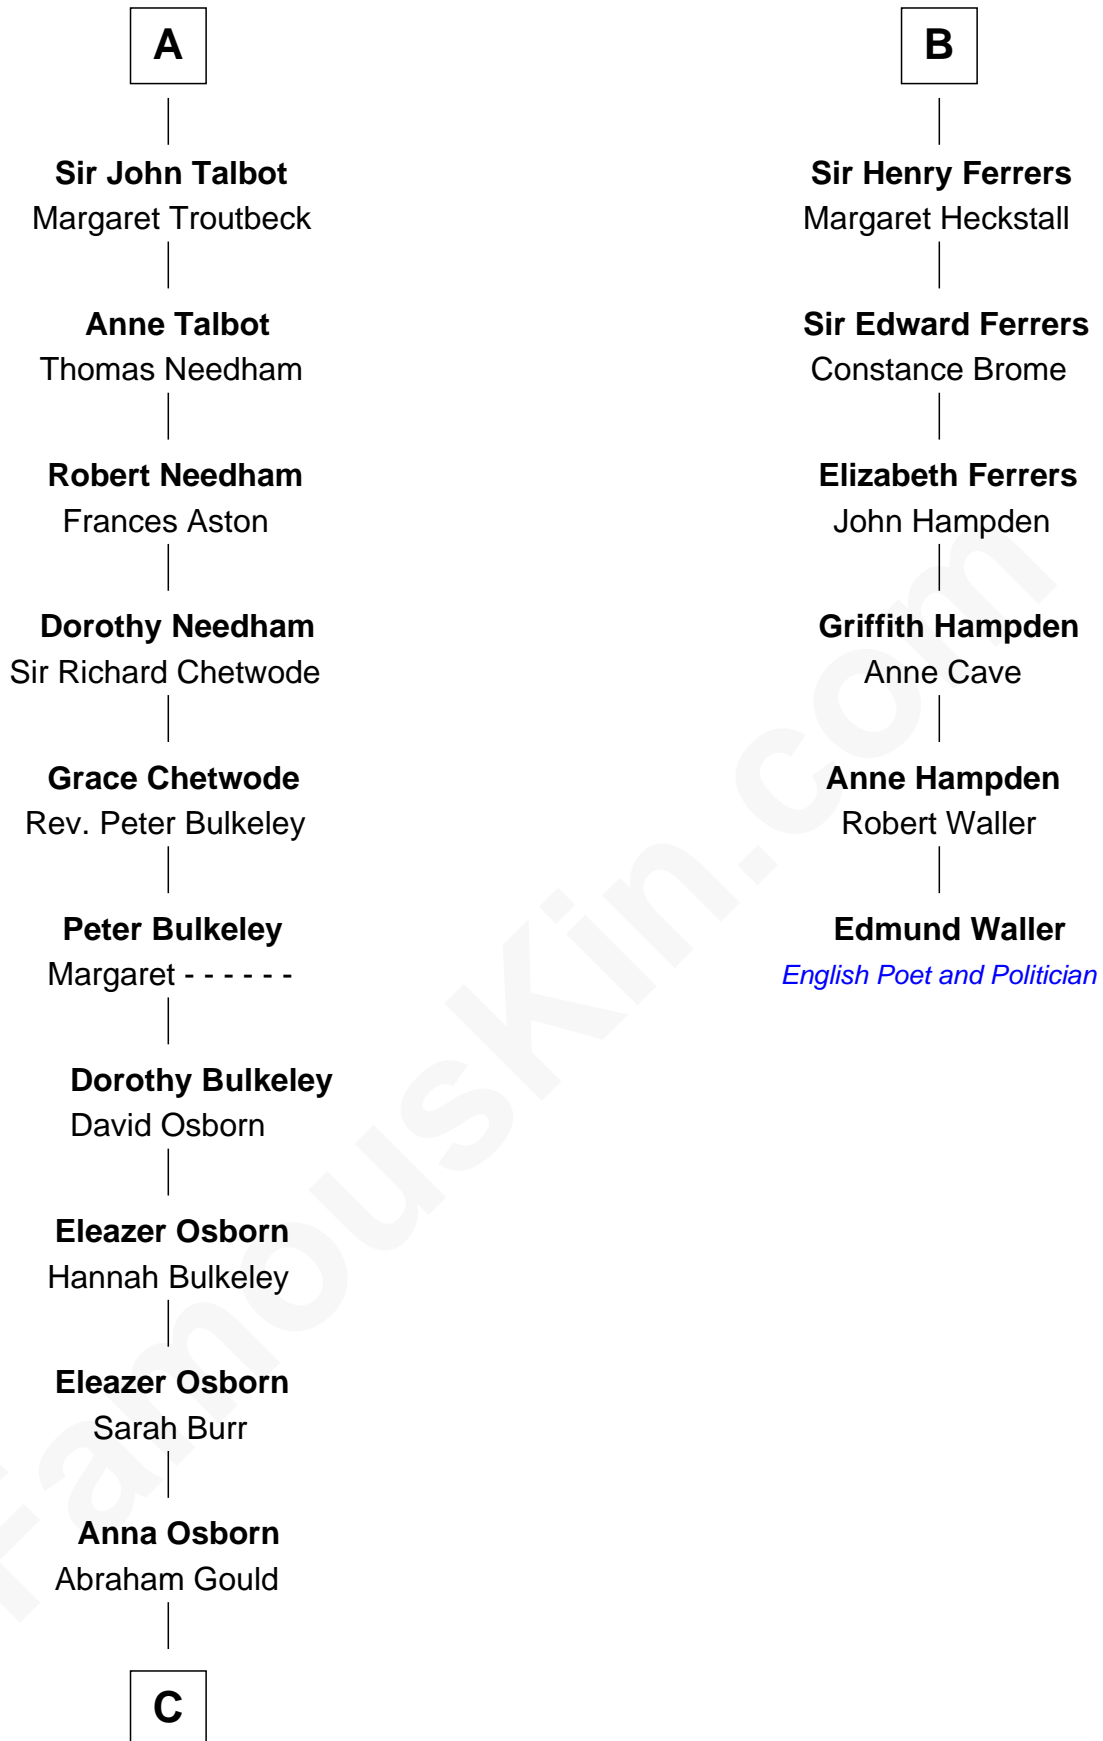

FamousKin.com

Relationship Chart of

Jay Gould

American Railroad "Robber Baron"

12th cousin 6 times removed of

Edmund Waller

English Poet and Politician

C

|
John Burr Gould

Mary More

|
Jay Gould

"Robber Baron"

FamousKin.com