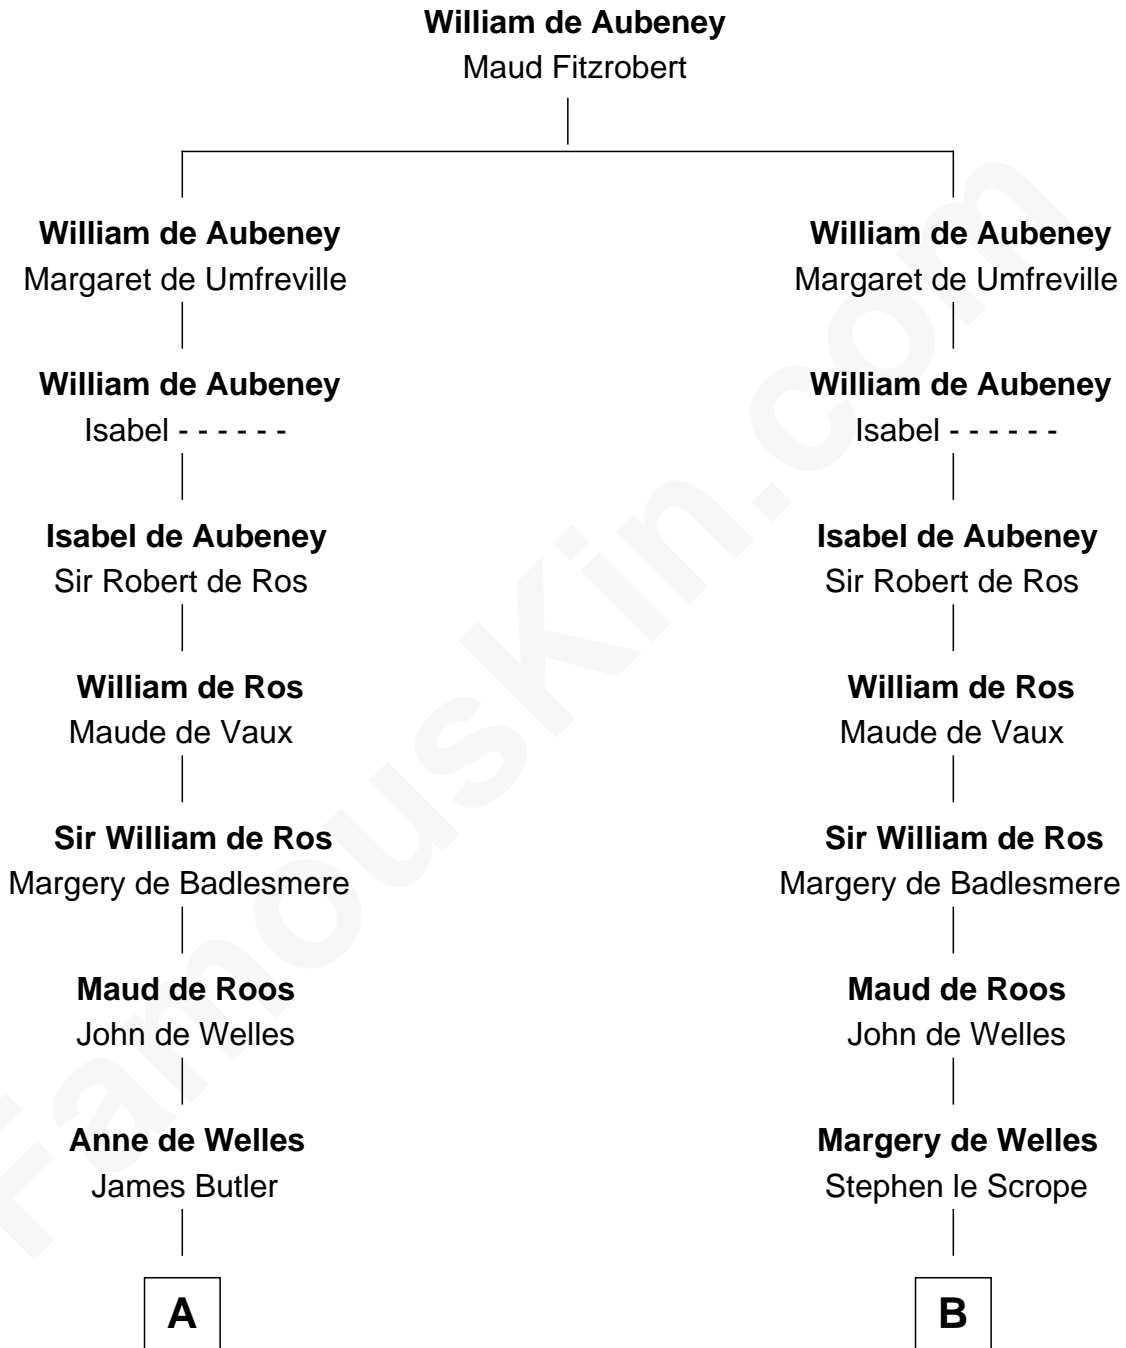

## Relationship Chart of

### Jay Gould

American Railroad "Robber Baron"

14th cousin 7 times removed of

**Edmund Waller**

English Poet and Politician

**C**

—  
**Eleazer Osborn**  
Hannah Bulkeley

—  
**Eleazer Osborn**  
Sarah Burr

—  
**Anna Osborn**  
Abraham Gould

—  
**John Burr Gould**  
Mary More

—  
**Jay Gould**  
*"Robber Baron"*