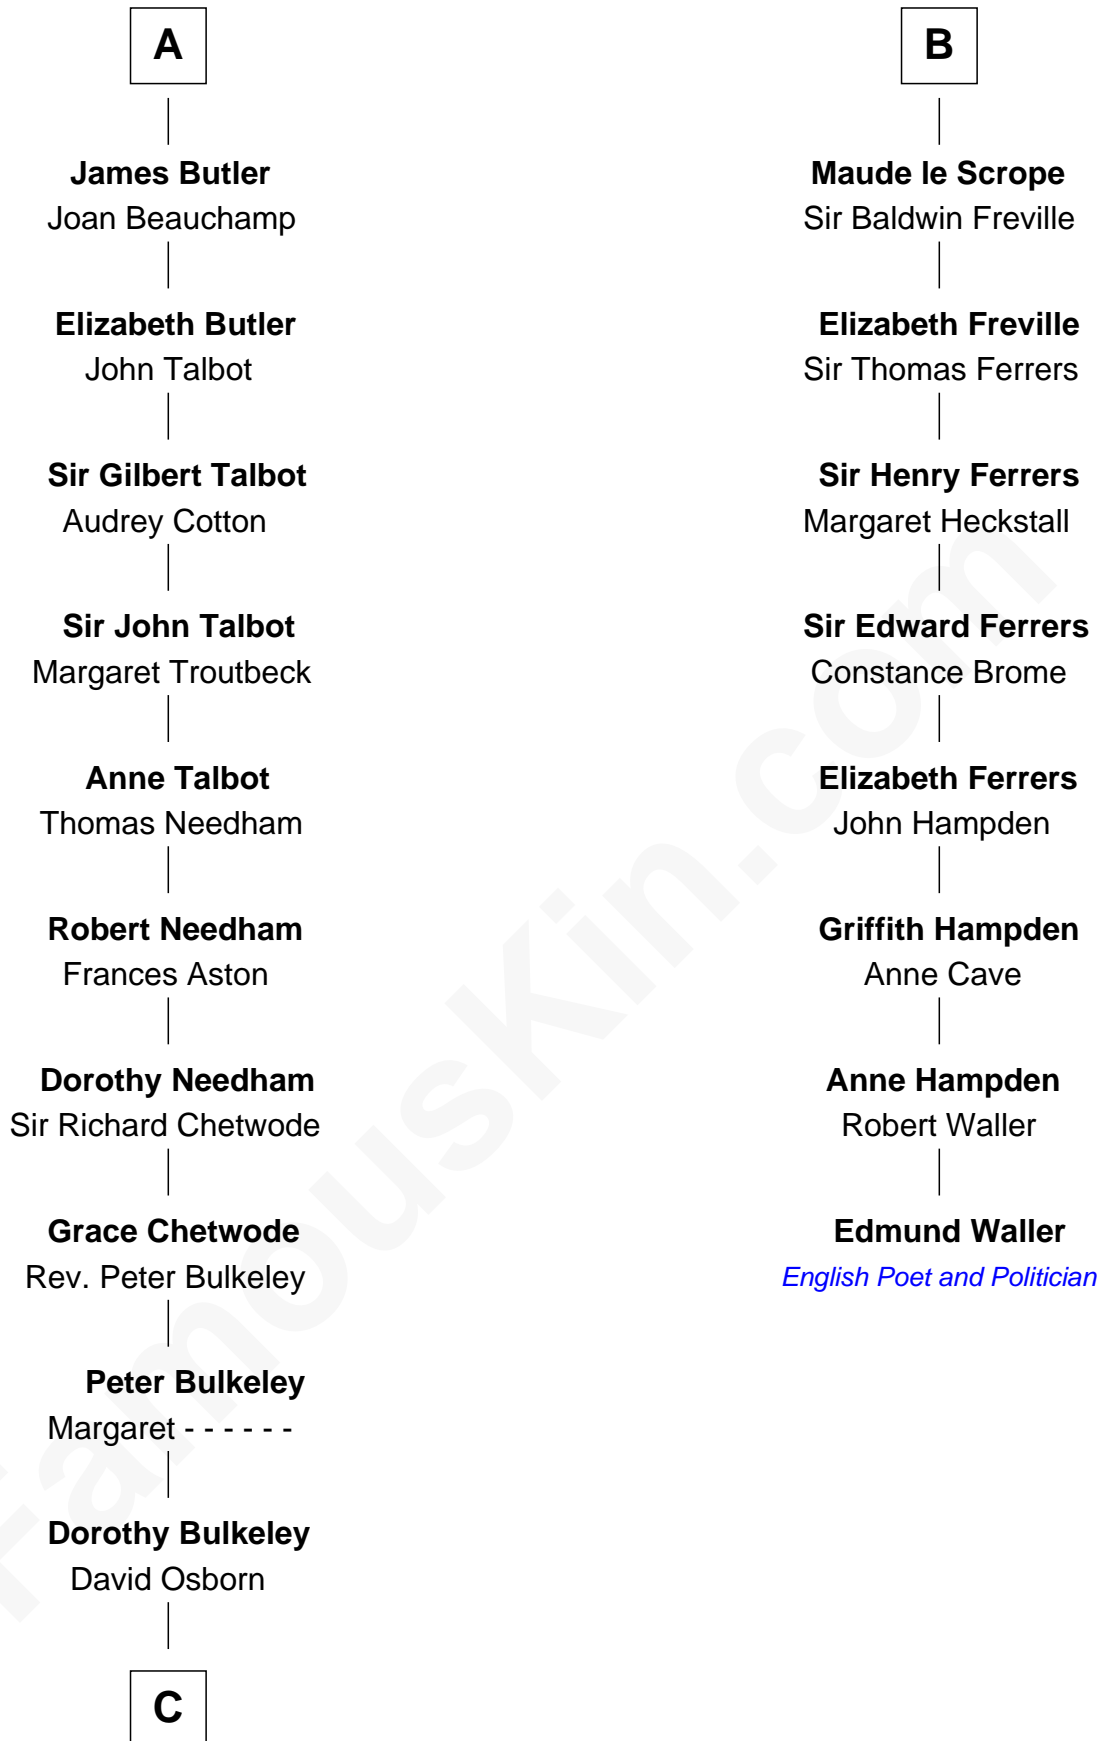

## Relationship Chart of

### Jay Gould

American Railroad "Robber Baron"

14th cousin 7 times removed of

**Edmund Waller**

English Poet and Politician

**C**

—  
**Eleazer Osborn**  
Hannah Bulkeley

—  
**Eleazer Osborn**  
Sarah Burr

—  
**Anna Osborn**  
Abraham Gould

—  
**John Burr Gould**  
Mary More

—  
**Jay Gould**  
*"Robber Baron"*