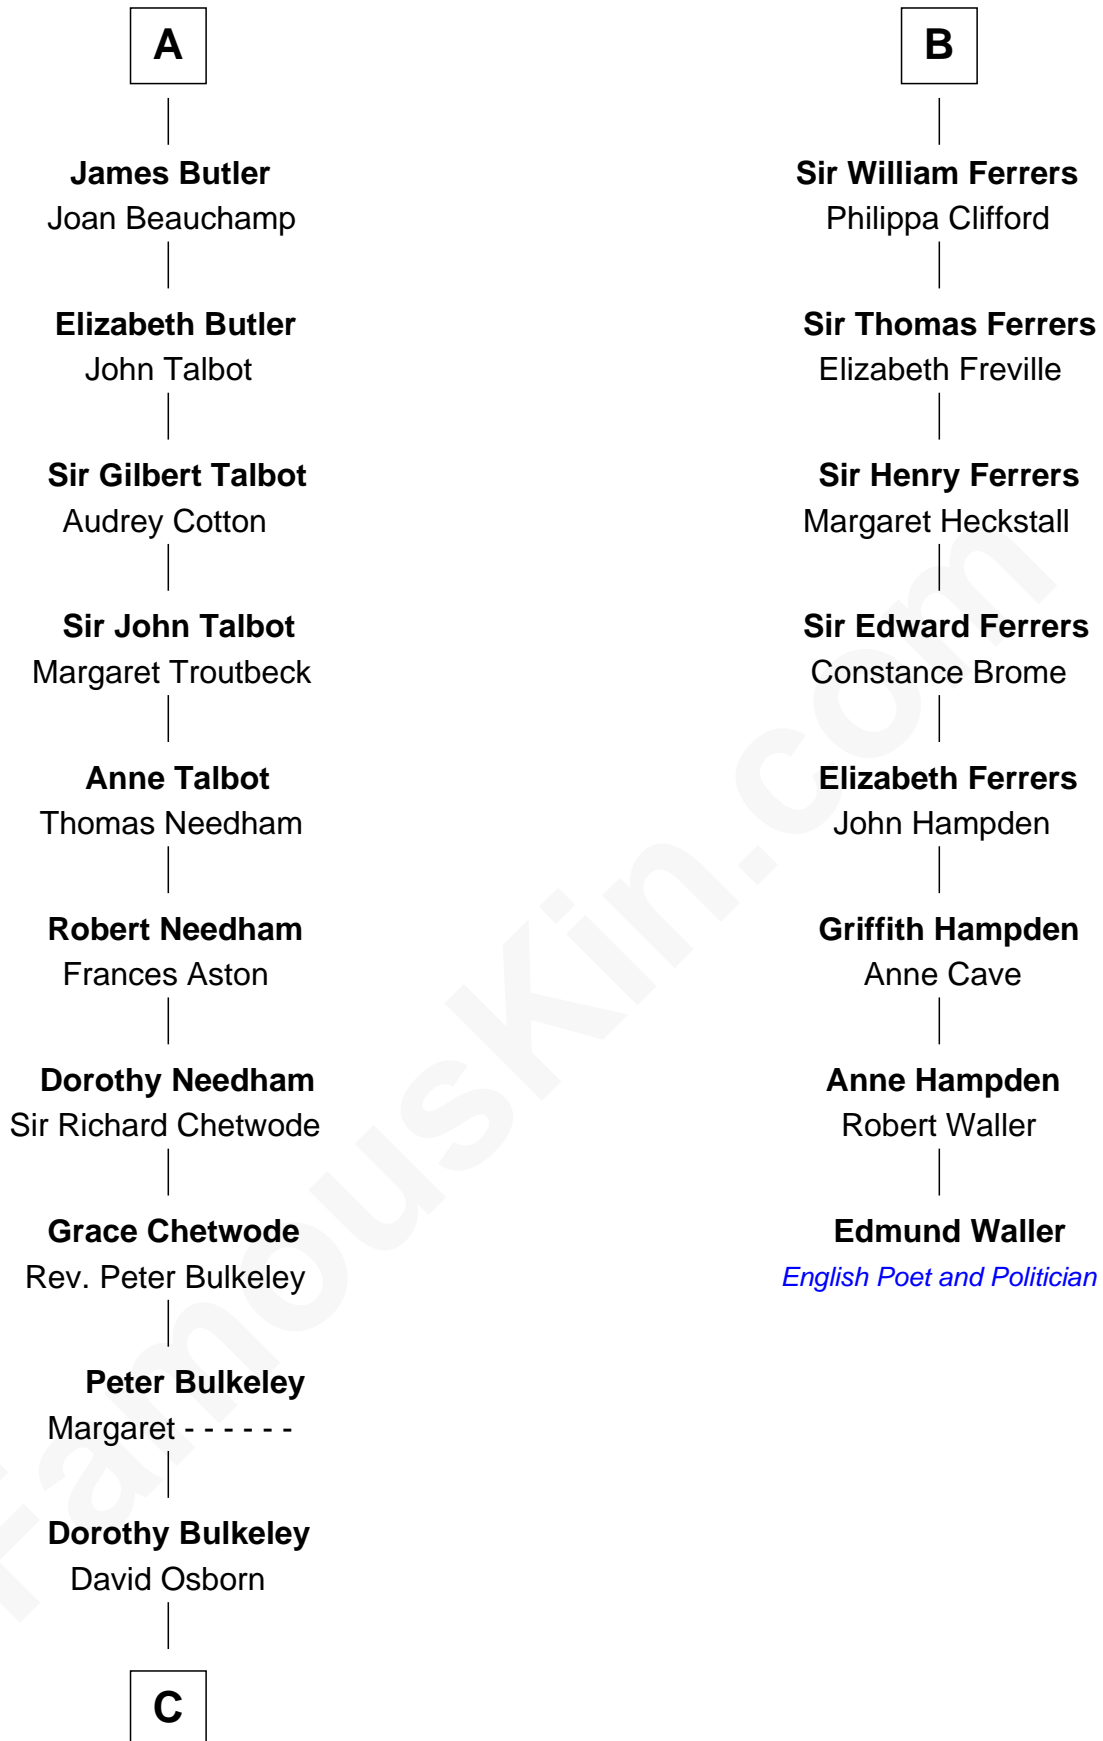

## Relationship Chart of

### Jay Gould

American Railroad "Robber Baron"

14th cousin 7 times removed of

**Edmund Waller**

English Poet and Politician

**Sir Robert II de Quincy**

Hawise of Chester

**C**

—  
**Eleazer Osborn**  
Hannah Bulkeley

—  
**Eleazer Osborn**  
Sarah Burr

—  
**Anna Osborn**  
Abraham Gould

—  
**John Burr Gould**  
Mary More

—  
**Jay Gould**  
*"Robber Baron"*