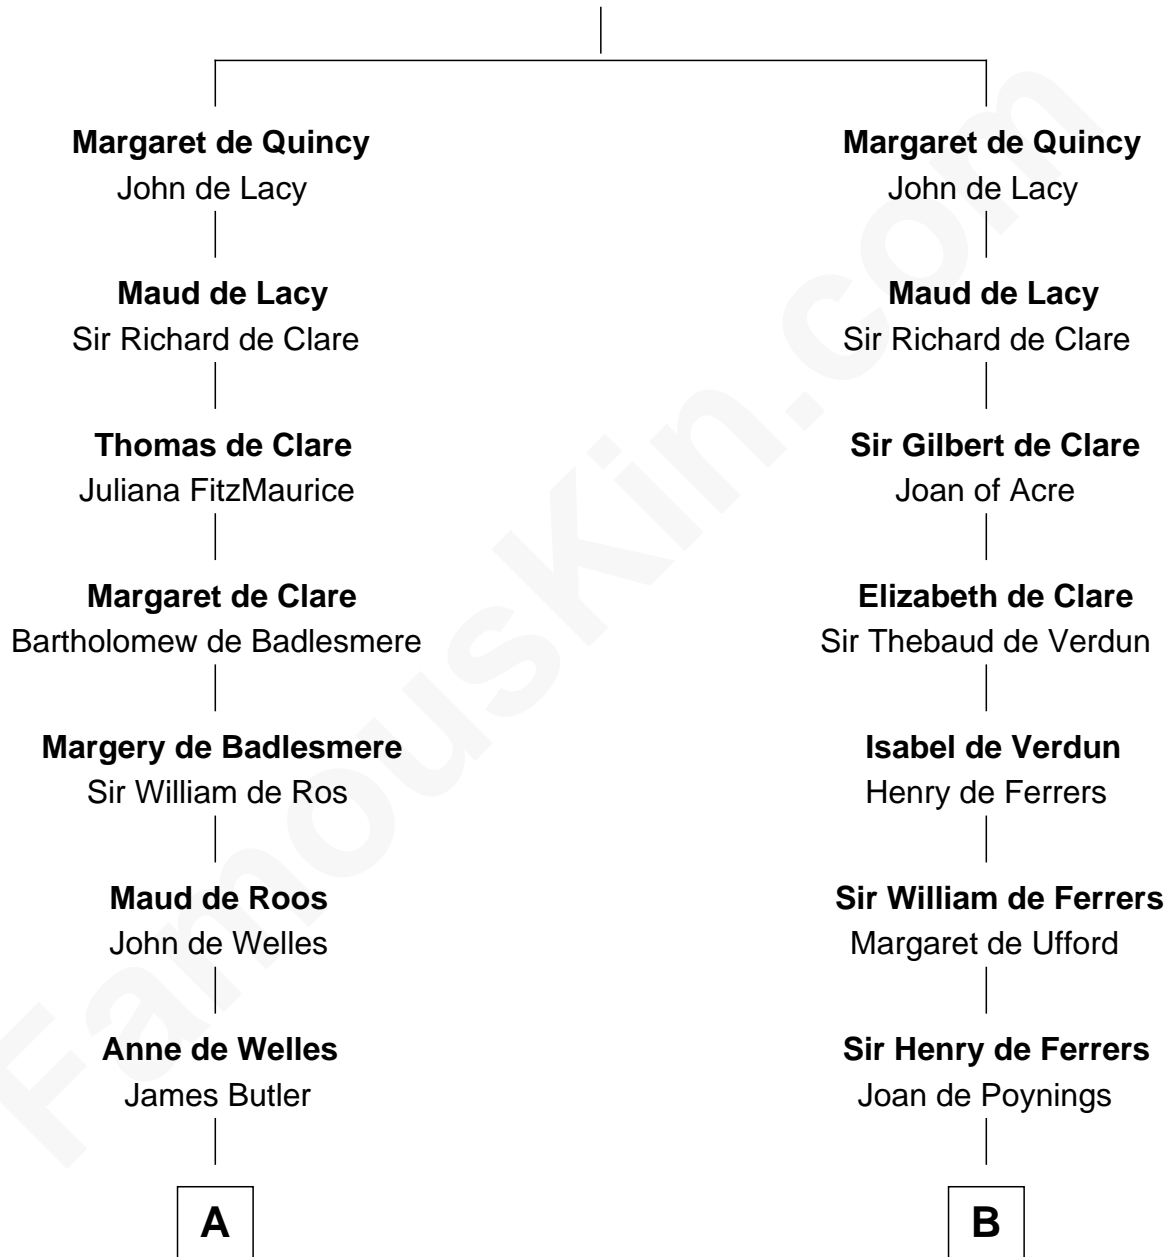

## Relationship Chart of

### Jay Gould

American Railroad "Robber Baron"

14th cousin 7 times removed of

**Edmund Waller**

English Poet and Politician

**Sir Robert II de Quincy**

Hawise of Chester

**C**

—  
**Eleazer Osborn**  
Hannah Bulkeley

—  
**Eleazer Osborn**  
Sarah Burr

—  
**Anna Osborn**  
Abraham Gould

—  
**John Burr Gould**  
Mary More

—  
**Jay Gould**  
*"Robber Baron"*