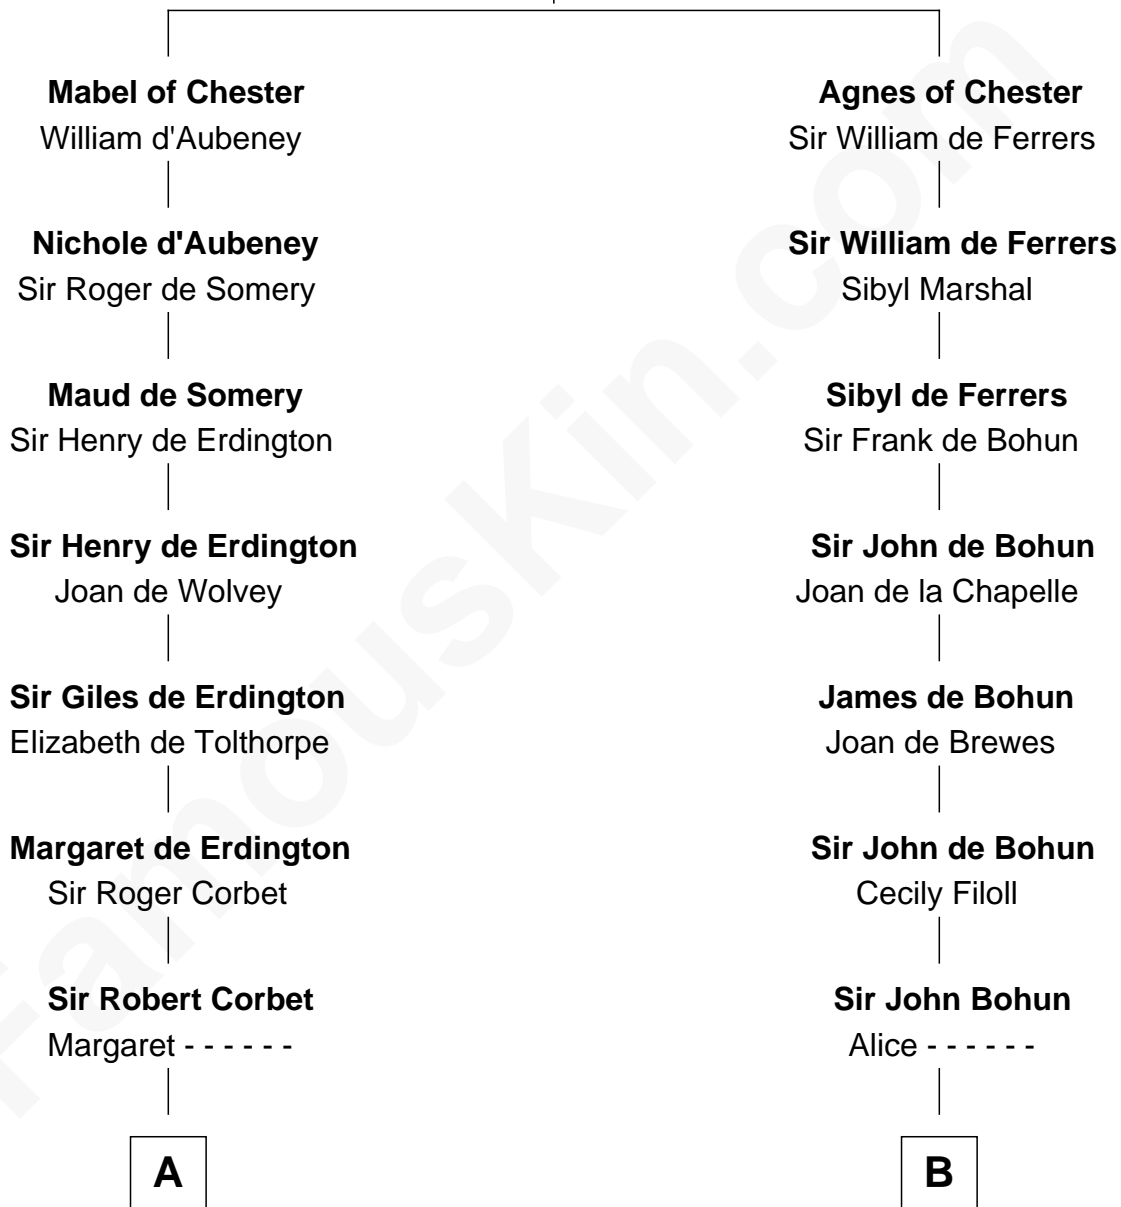

## Relationship Chart of

### Jay Gould

American Railroad "Robber Baron"

14th cousin 5 times removed of

**Edmund Waller**

English Poet and Politician

**Hugh de Kevelioc**  
Bertrade de Montfort

**C**

—  
**Anna Osborn**  
Abraham Gould

—  
**John Burr Gould**  
Mary More

—  
**Jay Gould**  
*"Robber Baron"*

FamousKin.com