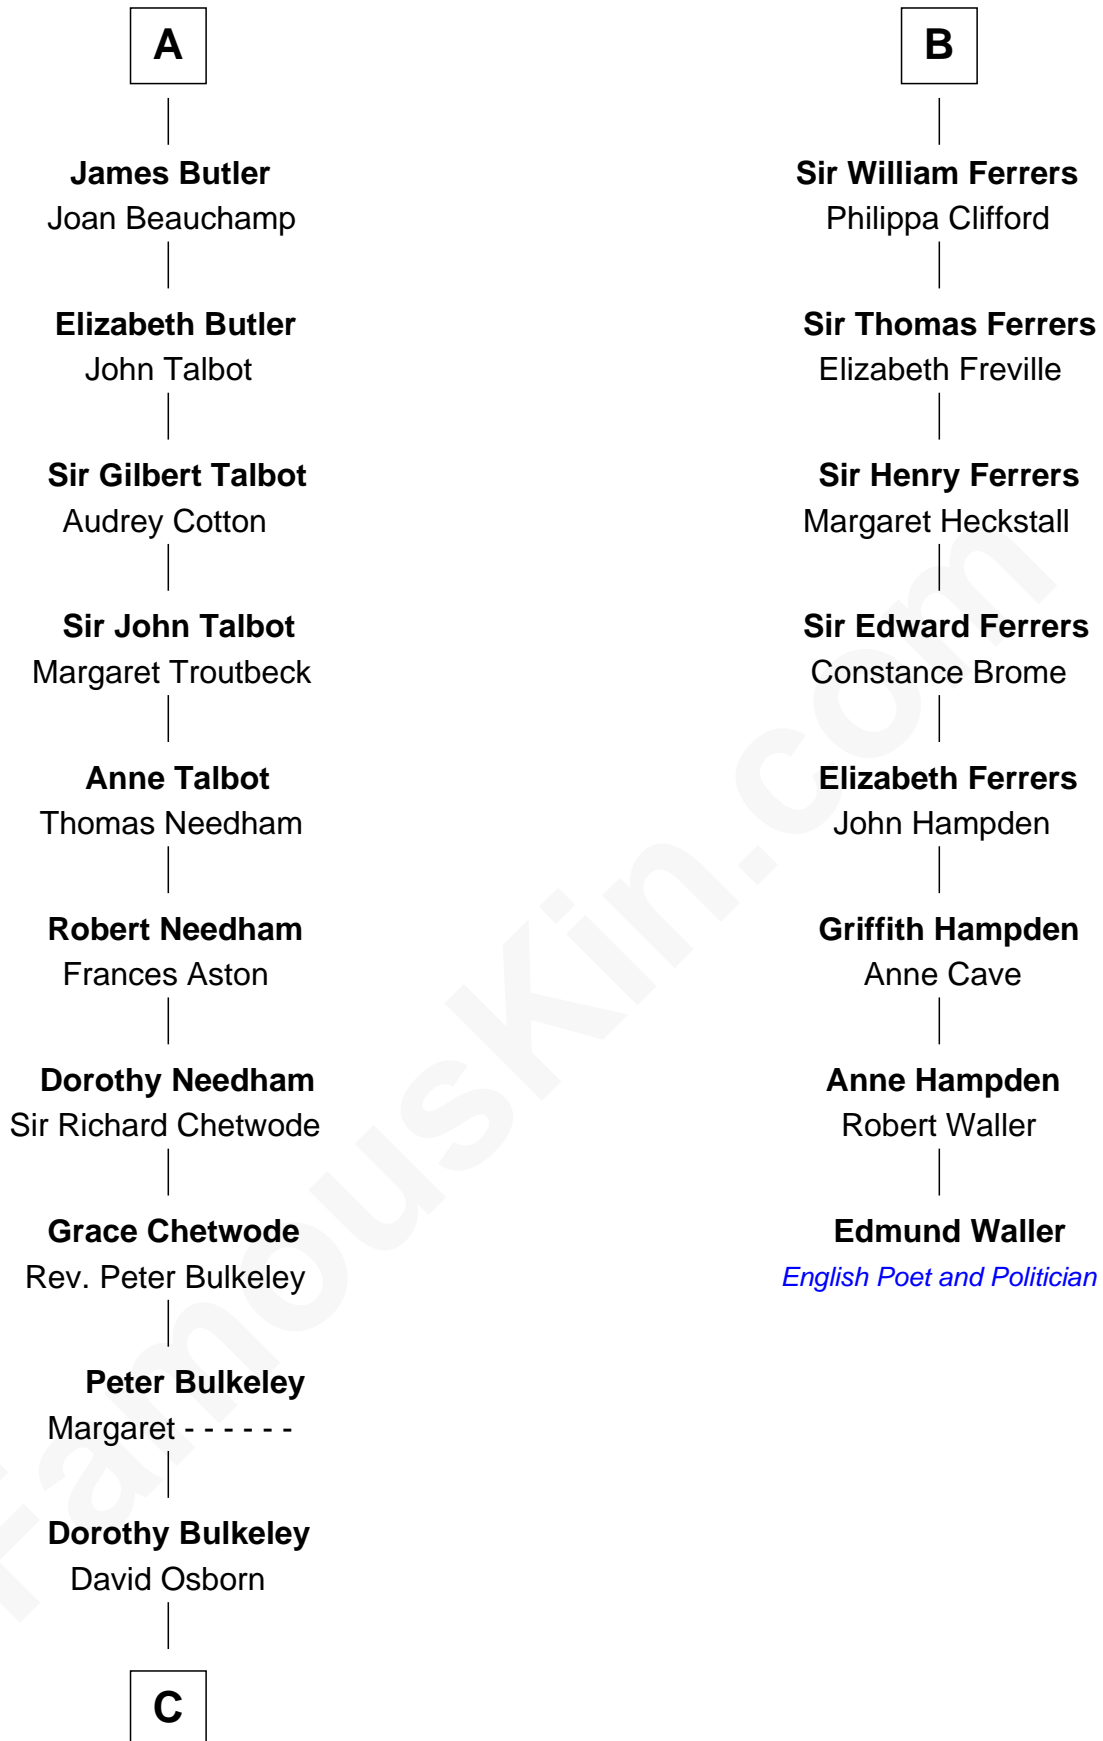

FamousKin.com

Relationship Chart of

Jay Gould

American Railroad "Robber Baron"

14th cousin 7 times removed of

Edmund Waller

English Poet and Politician

C

—
Eleazer Osborn
Hannah Bulkeley

—
Eleazer Osborn
Sarah Burr

—
Anna Osborn
Abraham Gould

—
John Burr Gould
Mary More

—
Jay Gould
"Robber Baron"