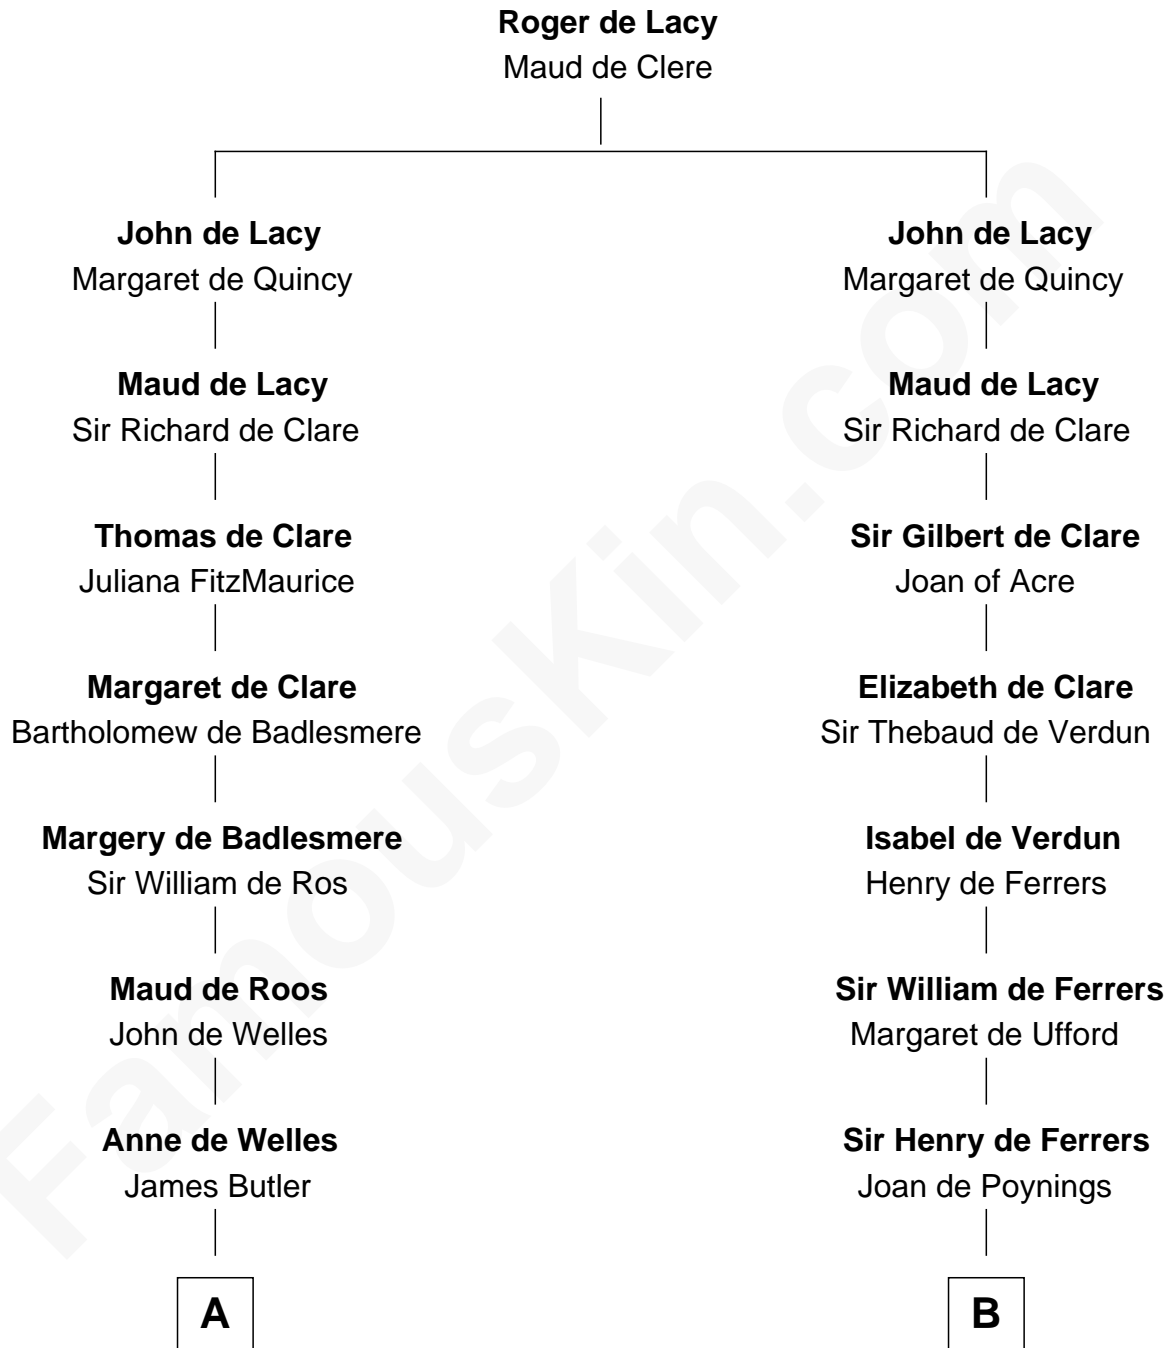

FamousKin.com

Relationship Chart of

Jay Gould

American Railroad "Robber Baron"

14th cousin 7 times removed of

Edmund Waller

English Poet and Politician

C

—
Eleazer Osborn
Hannah Bulkeley

—
Eleazer Osborn
Sarah Burr

—
Anna Osborn
Abraham Gould

—
John Burr Gould
Mary More

—
Jay Gould
"Robber Baron"