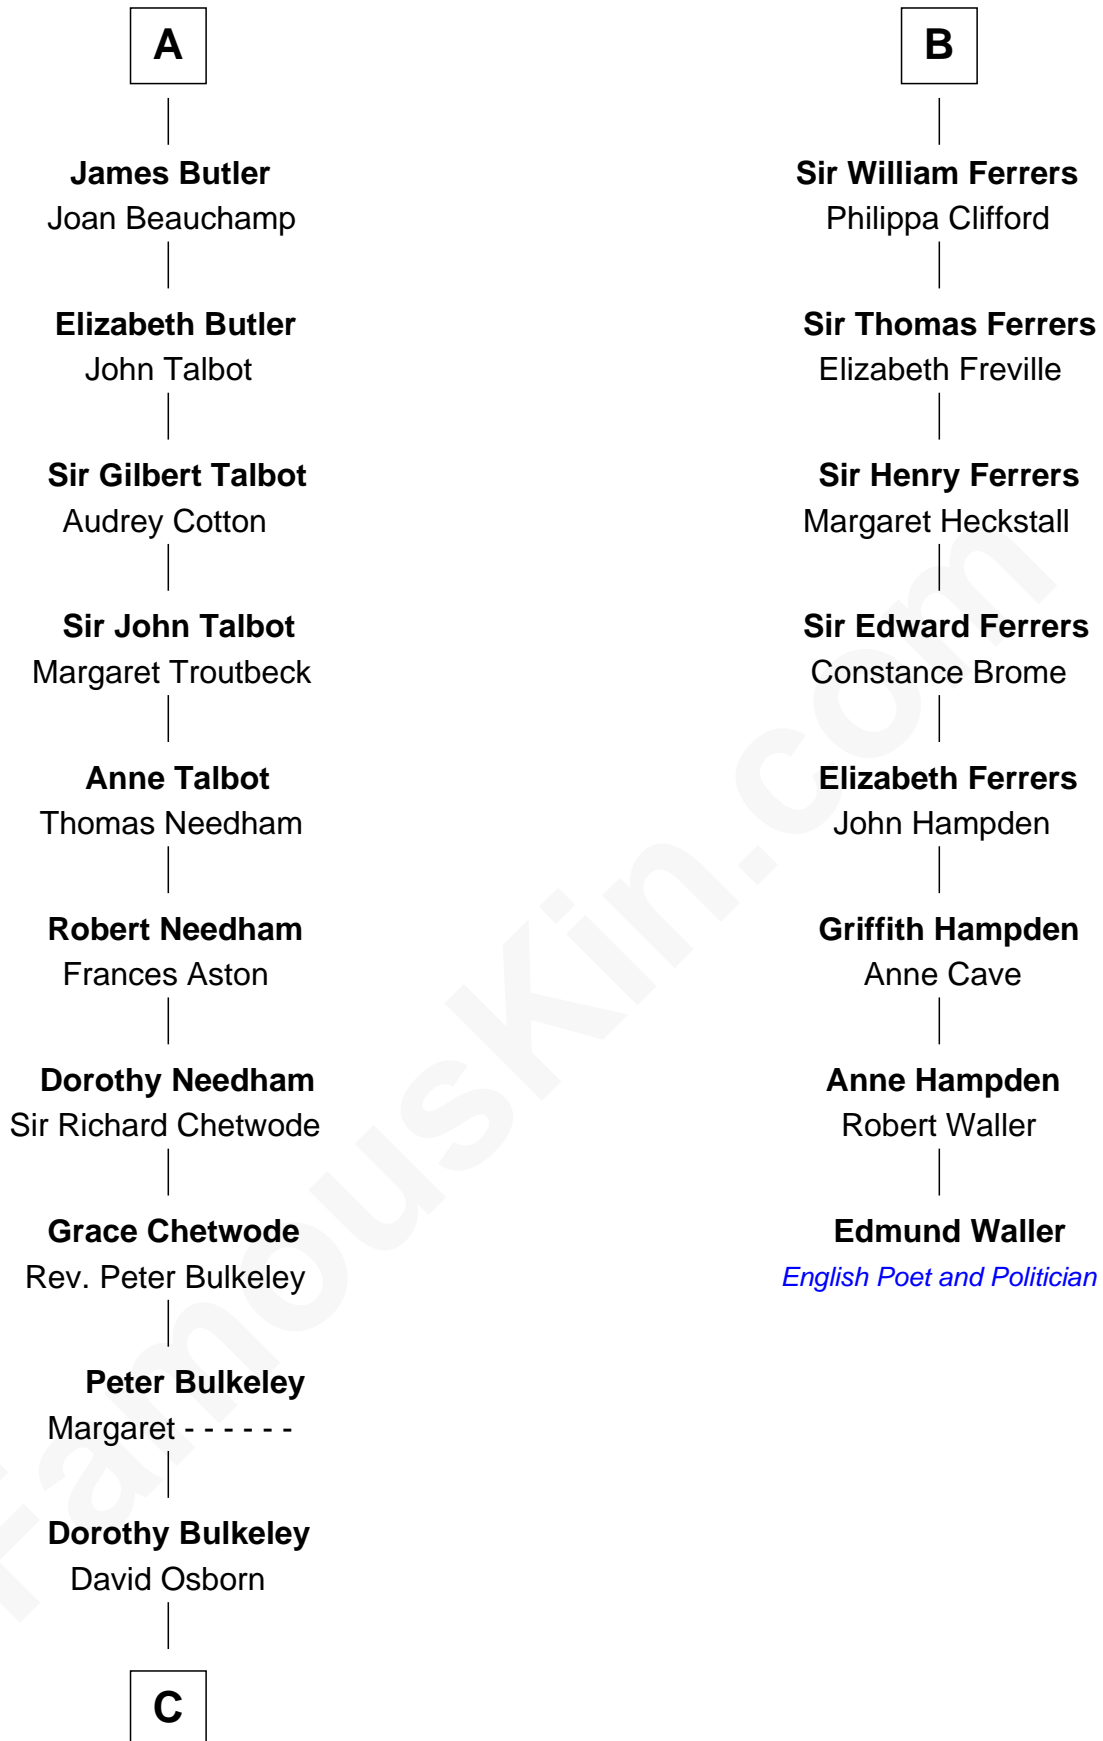

FamousKin.com

Relationship Chart of

Jay Gould

American Railroad "Robber Baron"

14th cousin 7 times removed of

Edmund Waller

English Poet and Politician

C

—
Eleazer Osborn
Hannah Bulkeley

—
Eleazer Osborn
Sarah Burr

—
Anna Osborn
Abraham Gould

—
John Burr Gould
Mary More

—
Jay Gould
"Robber Baron"

FamousKin.com