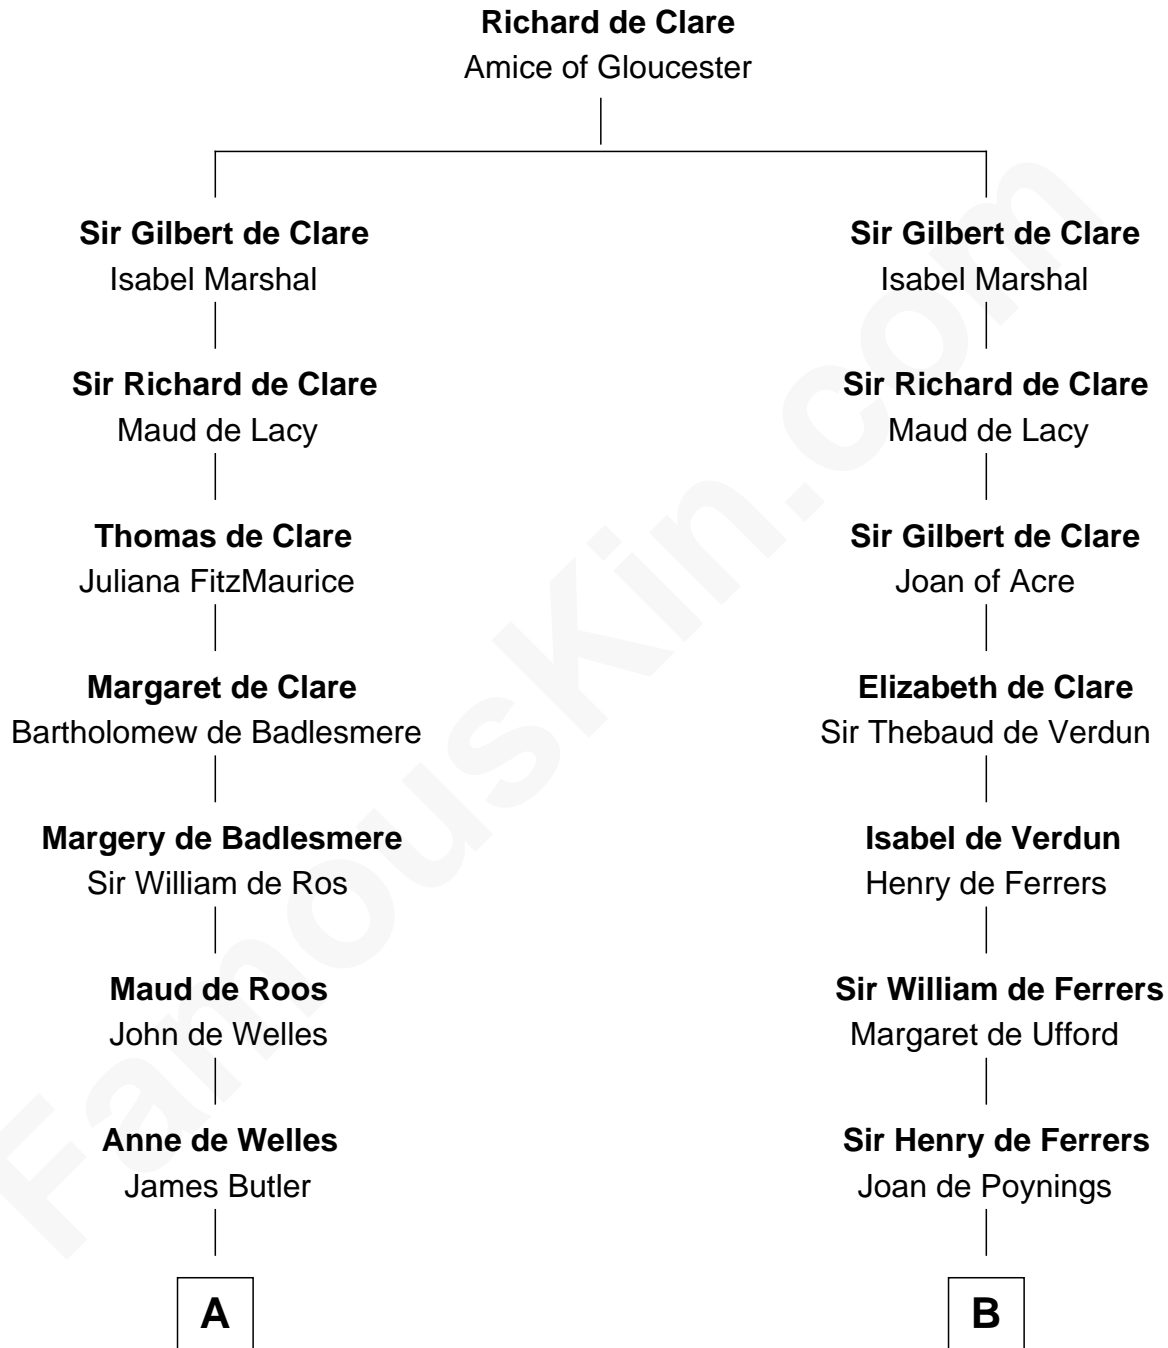

FamousKin.com

Relationship Chart of

Jay Gould

American Railroad "Robber Baron"

14th cousin 7 times removed of

Edmund Waller

English Poet and Politician

C

—
Eleazer Osborn
Hannah Bulkeley

—
Eleazer Osborn
Sarah Burr

—
Anna Osborn
Abraham Gould

—
John Burr Gould
Mary More

—
Jay Gould
"Robber Baron"

FamousKin.com