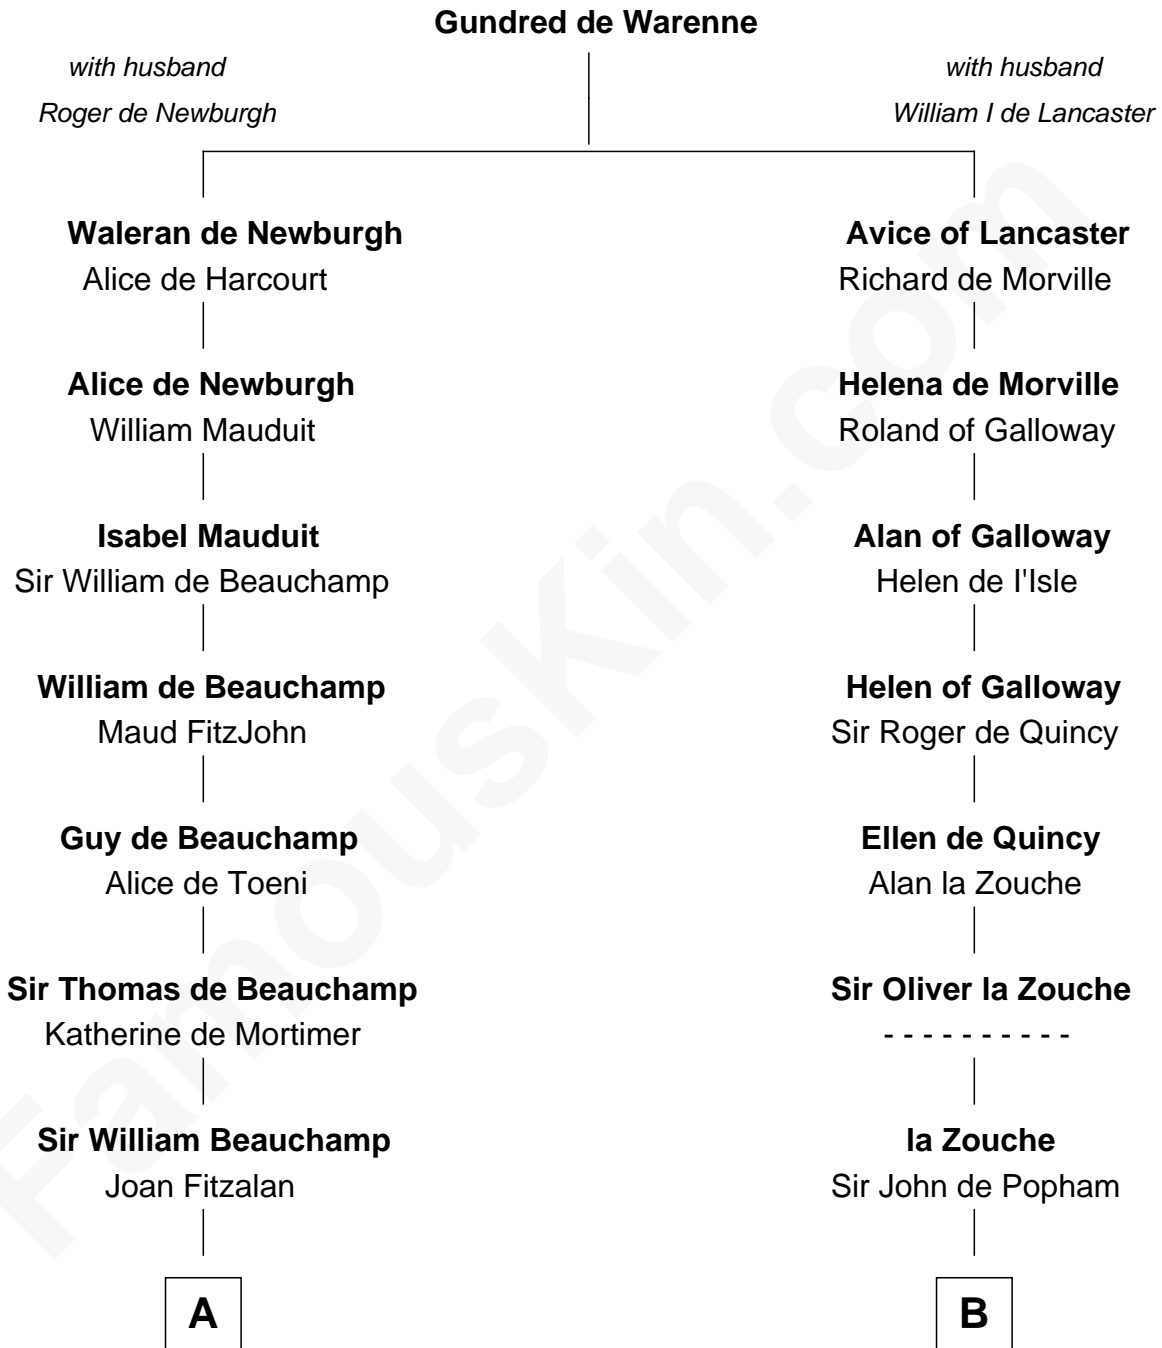

FamousKin.com

Relationship Chart of

Jay Gould

American Railroad "Robber Baron"

17th cousin 4 times removed of

Edmund Waller

English Poet and Politician

C

—
Eleazer Osborn
Hannah Bulkeley

—
Eleazer Osborn
Sarah Burr

—
Anna Osborn
Abraham Gould

—
John Burr Gould
Mary More

—
Jay Gould
"Robber Baron"