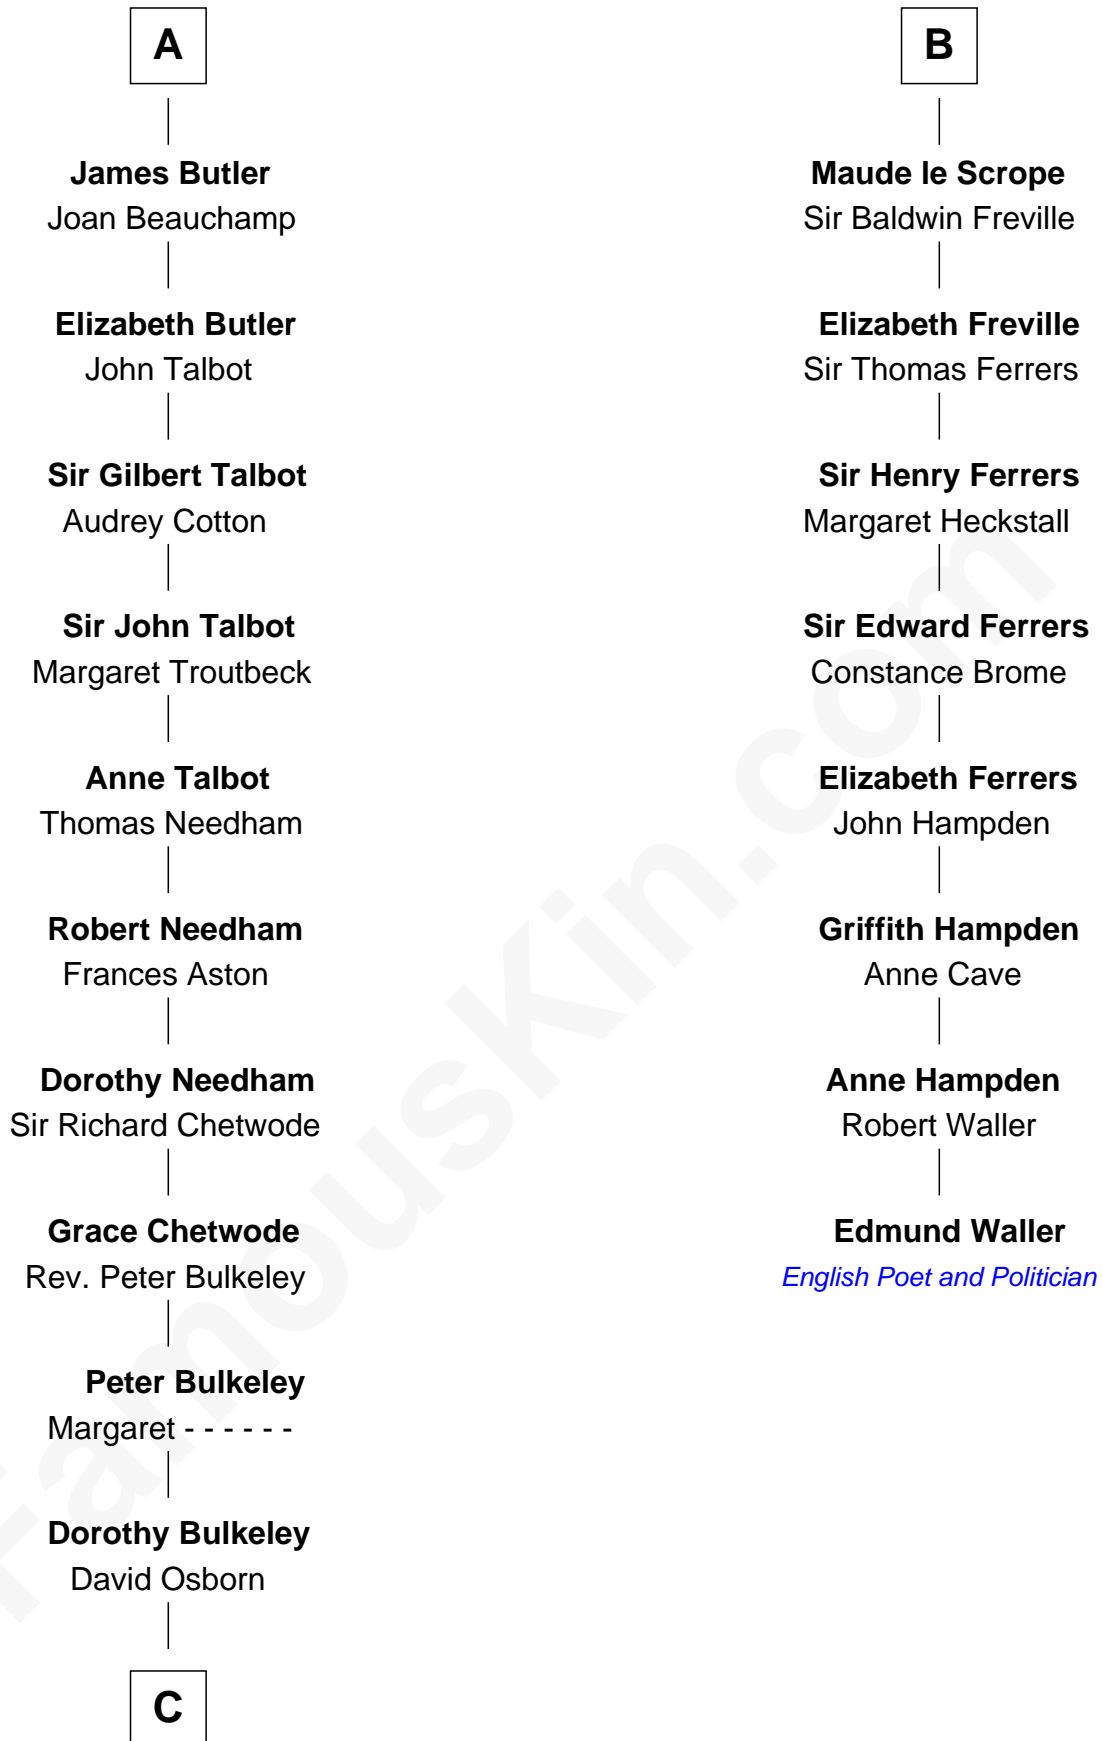

## Relationship Chart of

### Jay Gould

American Railroad "Robber Baron"

14th cousin 7 times removed of

**Edmund Waller**

English Poet and Politician

**William I, King of Scotland**

----- Avenal

**C**

—  
**Eleazer Osborn**  
Hannah Bulkeley

—  
**Eleazer Osborn**  
Sarah Burr

—  
**Anna Osborn**  
Abraham Gould

—  
**John Burr Gould**  
Mary More

—  
**Jay Gould**  
*"Robber Baron"*