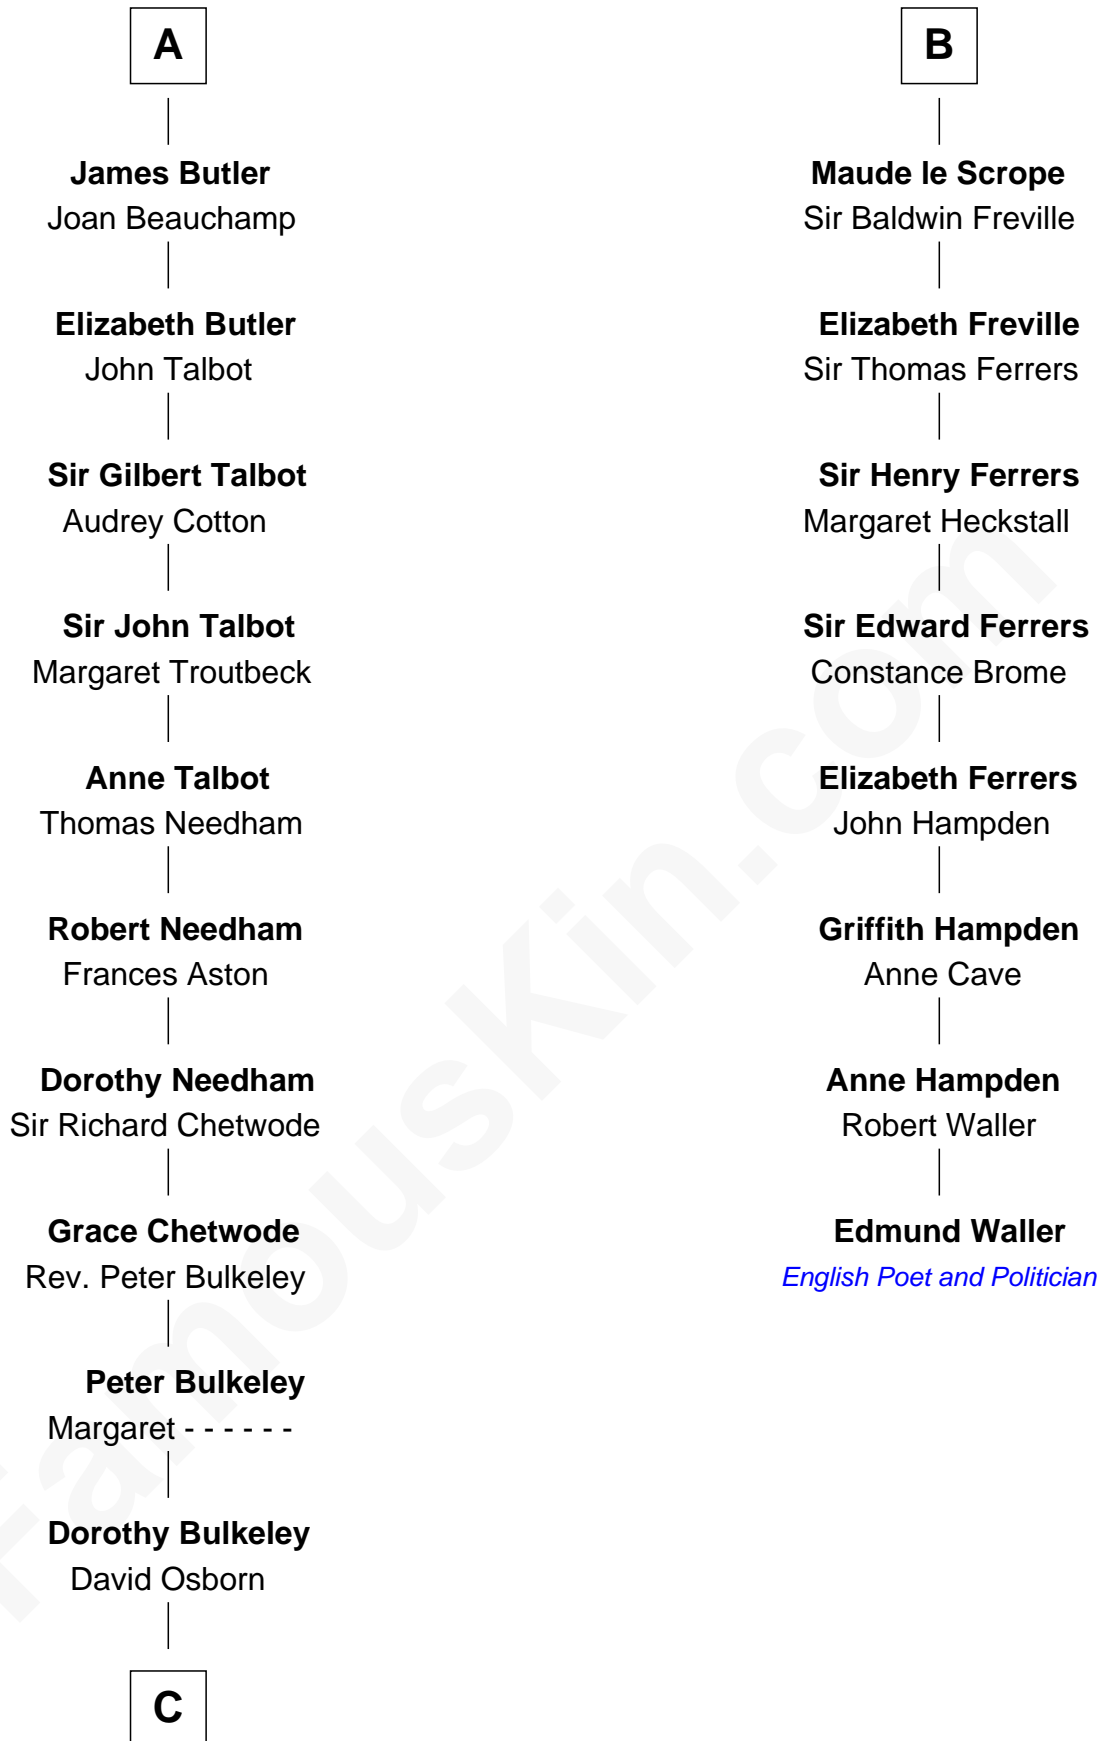

FamousKin.com

Relationship Chart of

Jay Gould

American Railroad "Robber Baron"

14th cousin 7 times removed of

Edmund Waller

English Poet and Politician

C

—
Eleazer Osborn
Hannah Bulkeley

—
Eleazer Osborn
Sarah Burr

—
Anna Osborn
Abraham Gould

—
John Burr Gould
Mary More

—
Jay Gould
"Robber Baron"