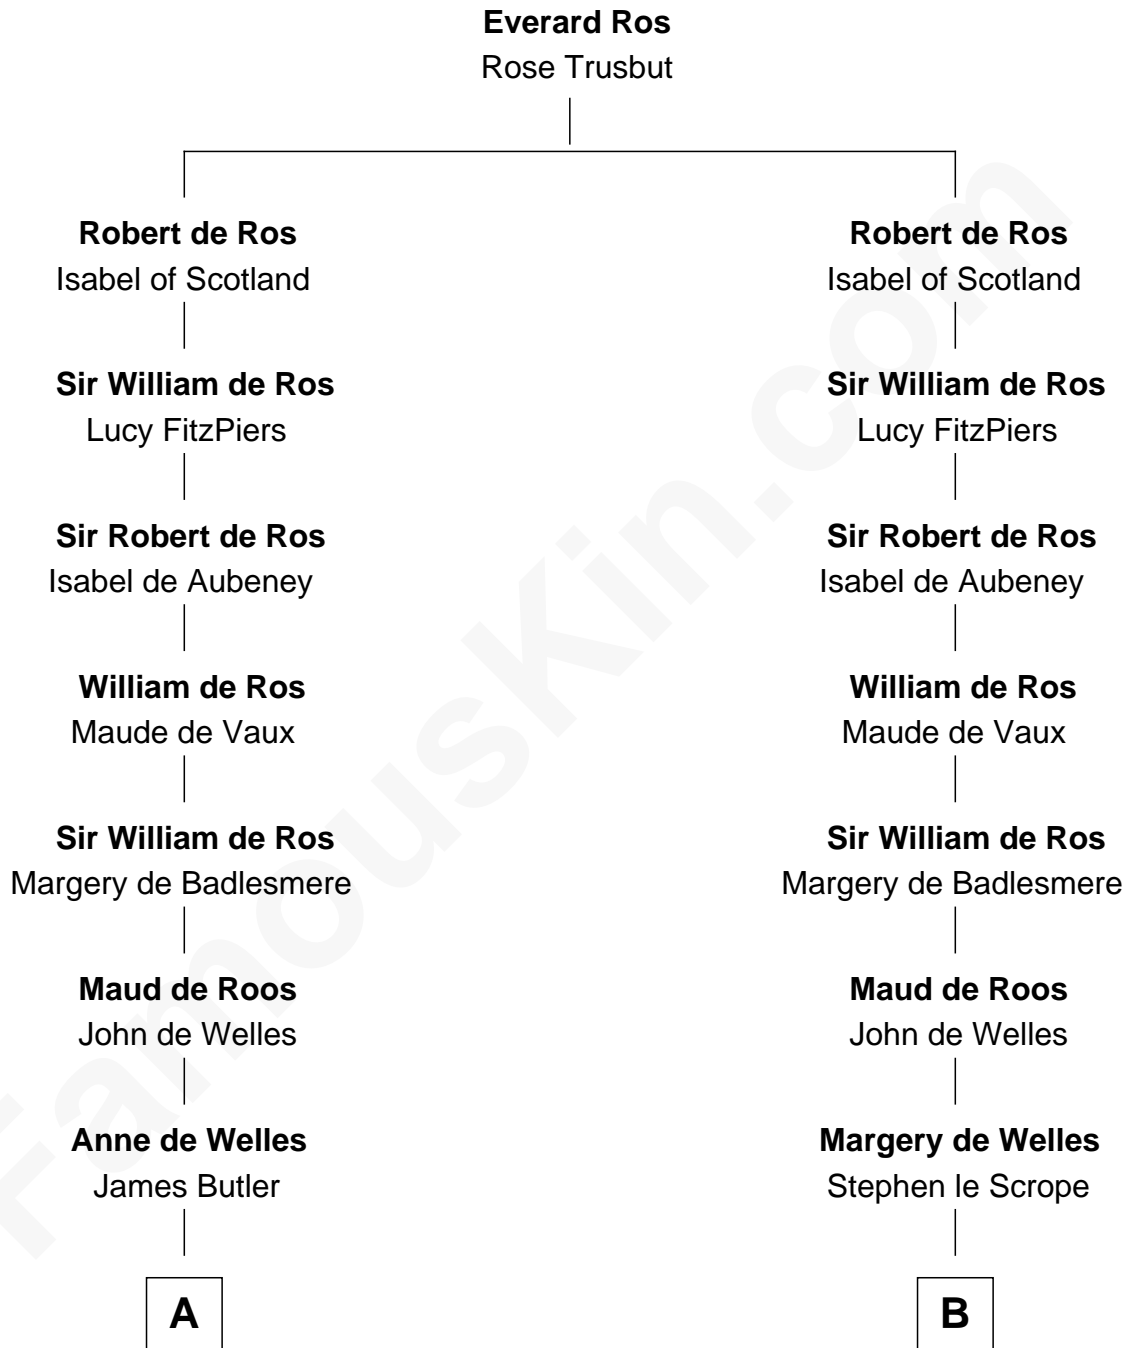

FamousKin.com

Relationship Chart of

Jay Gould

American Railroad "Robber Baron"

14th cousin 7 times removed of

Edmund Waller

English Poet and Politician

C

—
Eleazer Osborn
Hannah Bulkeley

—
Eleazer Osborn
Sarah Burr

—
Anna Osborn
Abraham Gould

—
John Burr Gould
Mary More

—
Jay Gould
"Robber Baron"