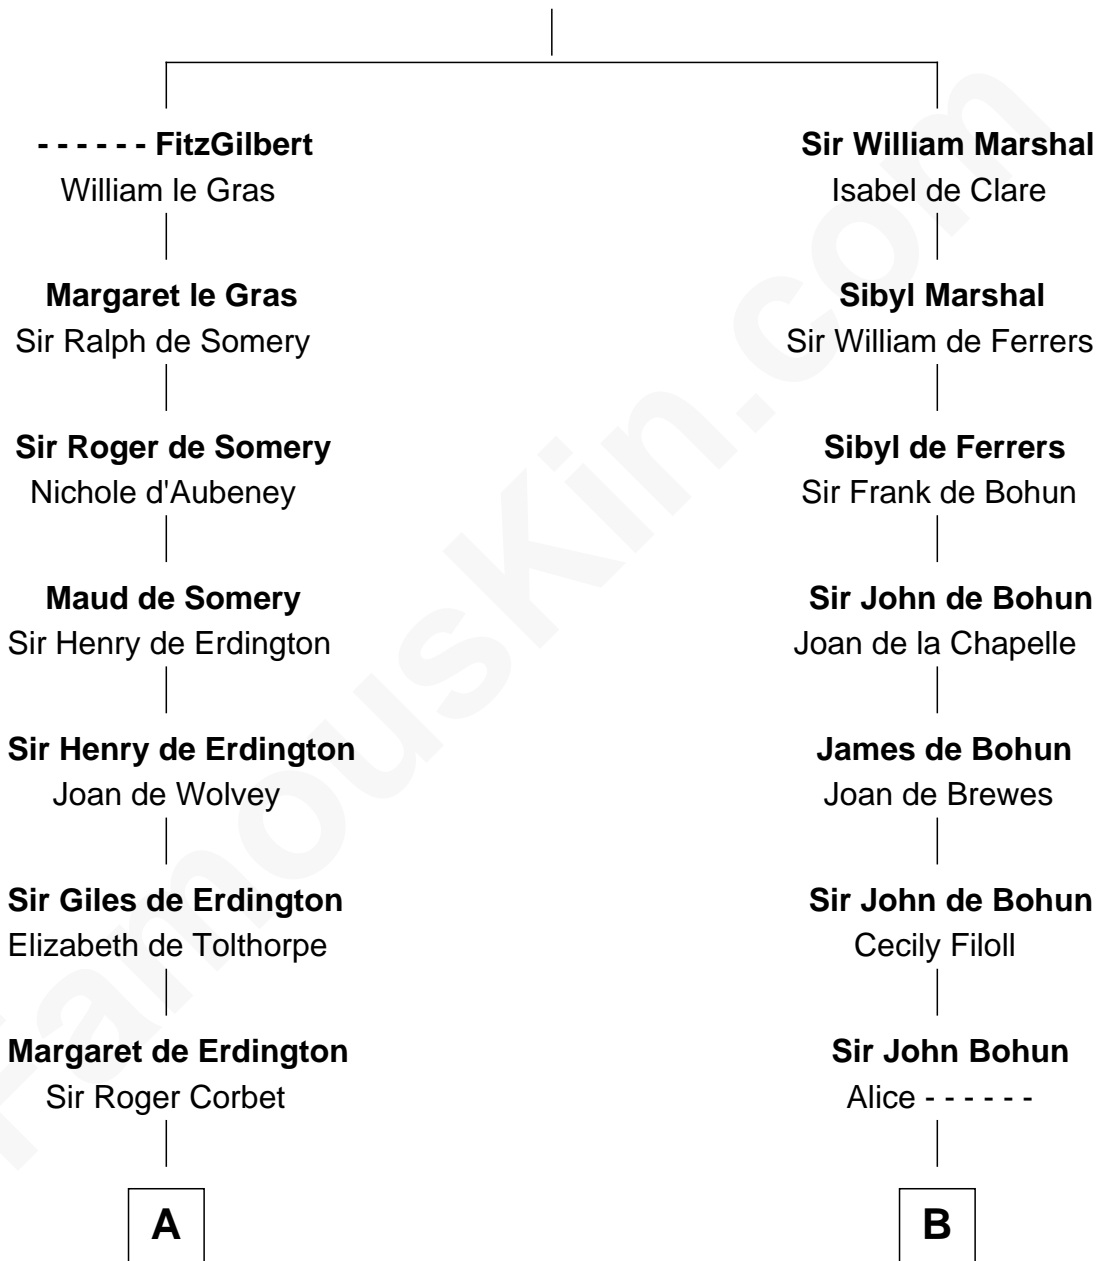

## Relationship Chart of

### Jay Gould

American Railroad "Robber Baron"

14th cousin 6 times removed of

**Edmund Waller**

English Poet and Politician

**John FitzGilbert**  
Sybilla of Salisbury

**C**

—  
**Eleazer Osborn**

Sarah Burr

—  
**Anna Osborn**

Abraham Gould

—  
**John Burr Gould**

Mary More

—  
**Jay Gould**

*"Robber Baron"*

FamousKin.com