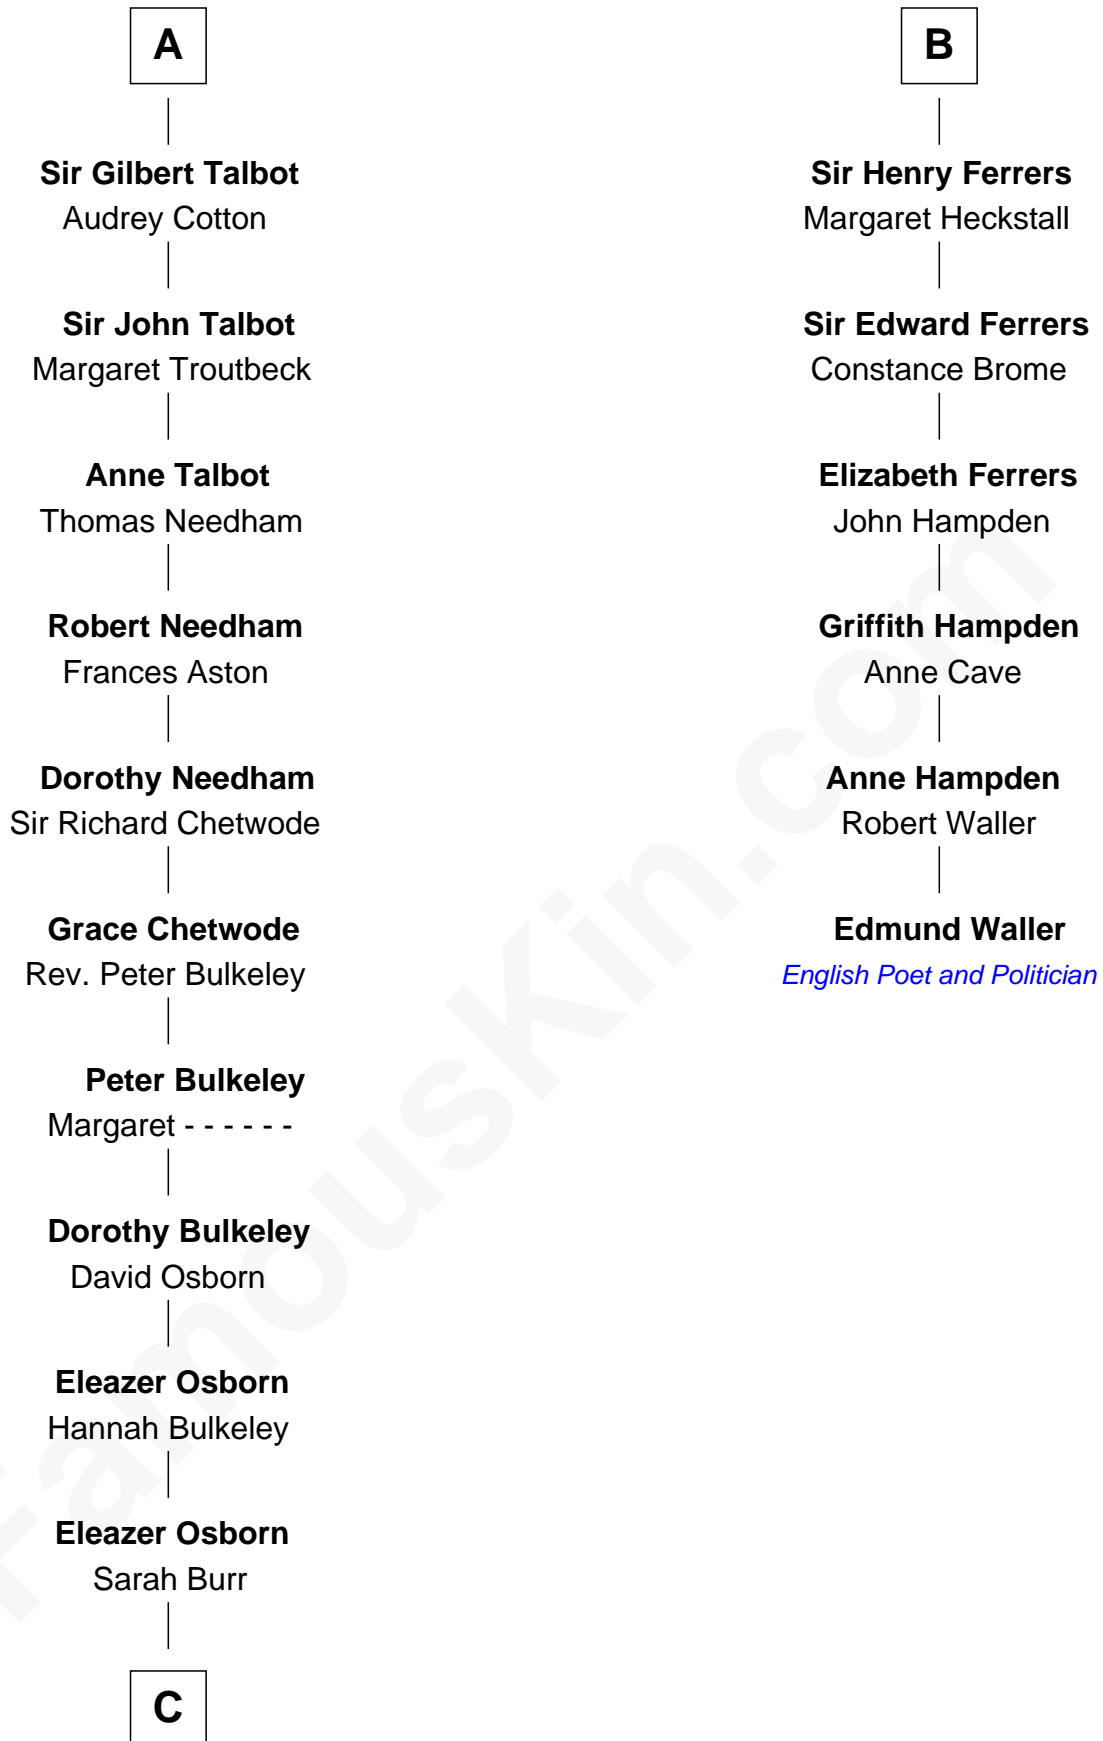

FamousKin.com

Relationship Chart of

Jay Gould

American Railroad "Robber Baron"

12th cousin 7 times removed of

Edmund Waller

English Poet and Politician

Sir Humphrey de Bohun

Eleanor de Braiose

C

—
Anna Osborn
Abraham Gould

—
John Burr Gould
Mary More

—
Jay Gould
"Robber Baron"

FamousKin.com