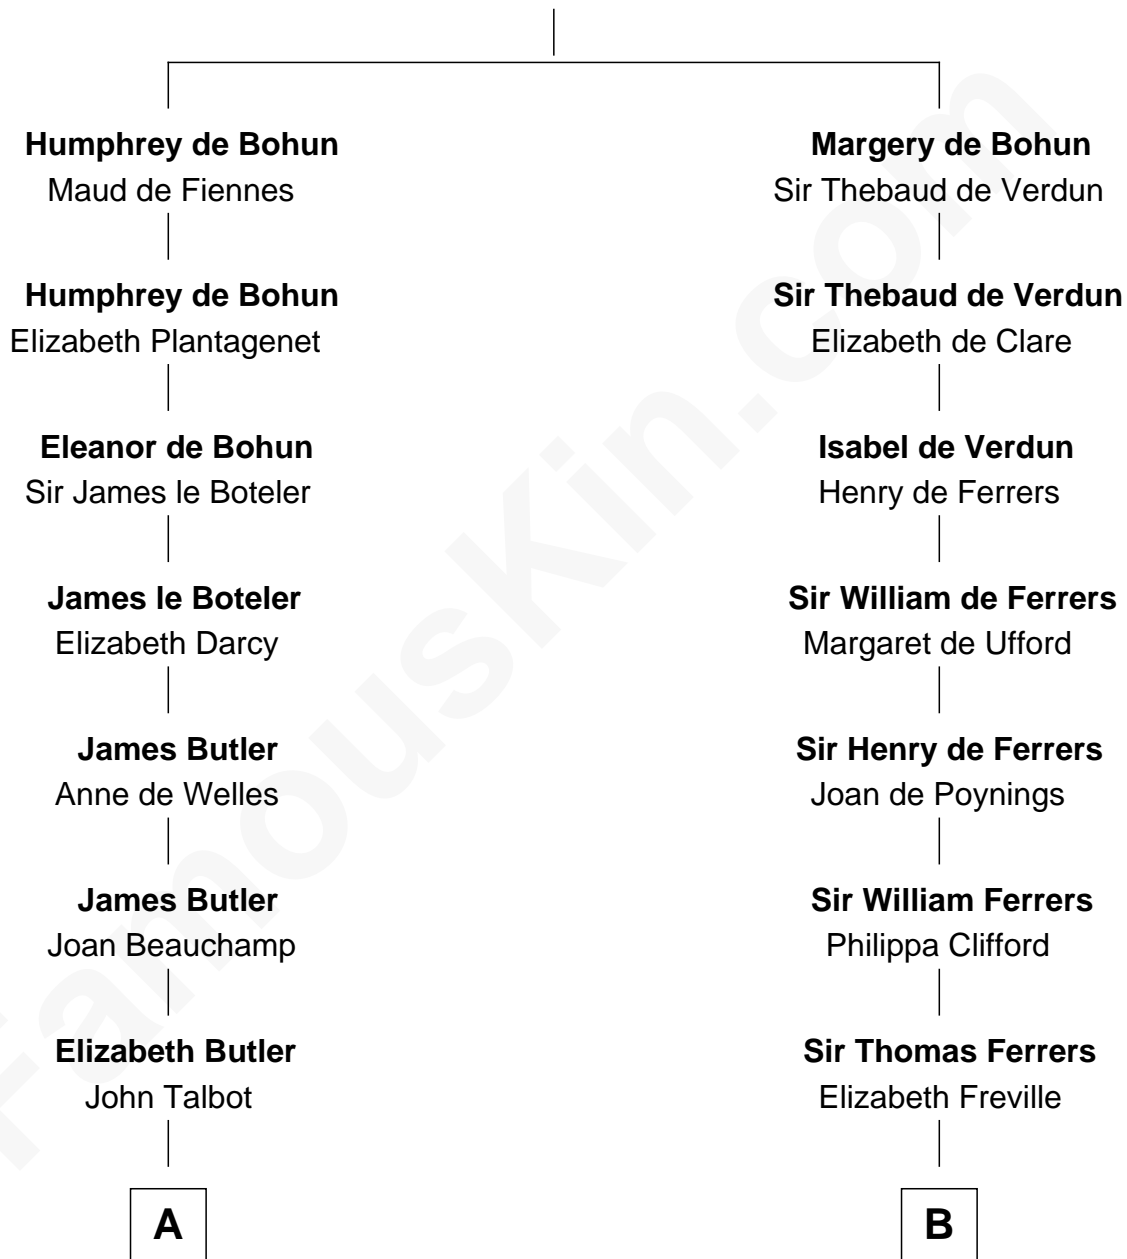

FamousKin.com

Relationship Chart of

Jay Gould

American Railroad "Robber Baron"

12th cousin 7 times removed of

Edmund Waller

English Poet and Politician

Sir Humphrey de Bohun

Eleanor de Braiose

C

—
Anna Osborn
Abraham Gould

—
John Burr Gould
Mary More

—
Jay Gould
"Robber Baron"

FamousKin.com