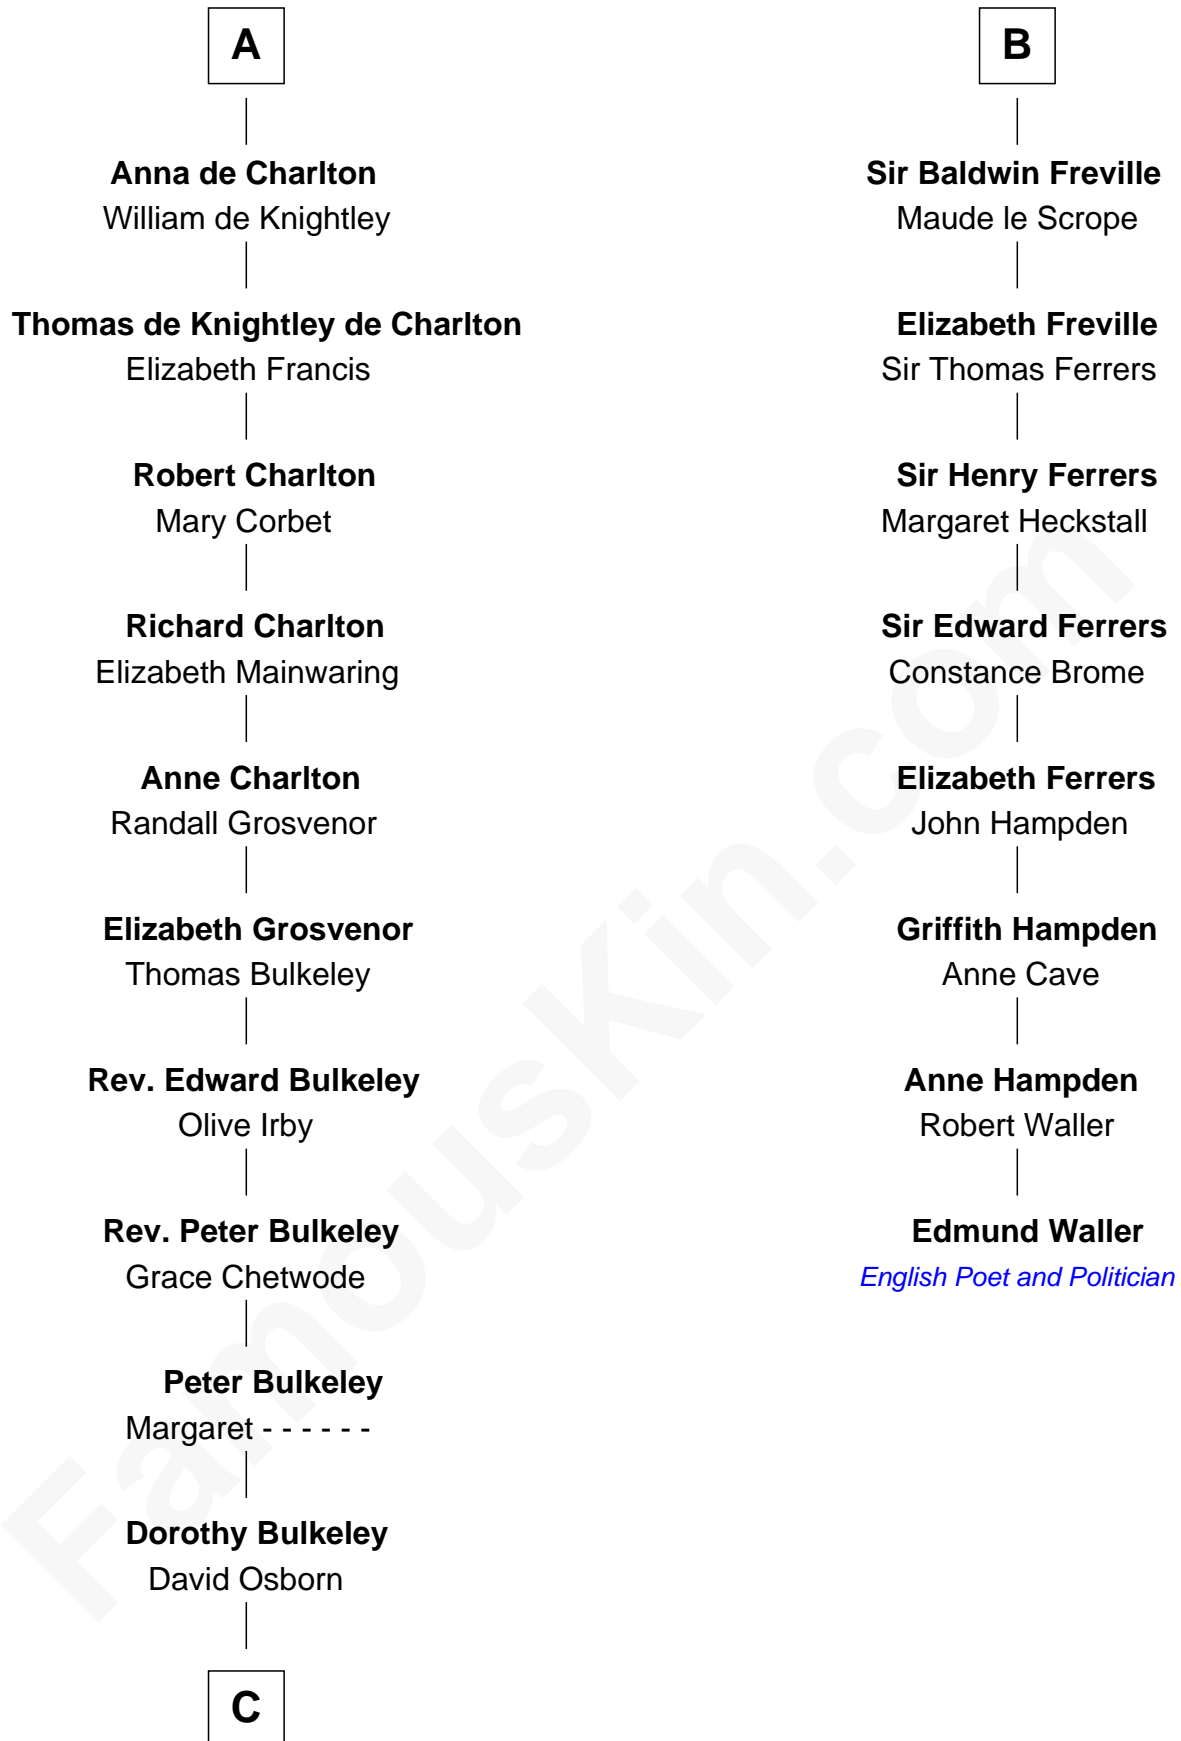

FamousKin.com

Relationship Chart of

Jay Gould

American Railroad "Robber Baron"

14th cousin 7 times removed of

Edmund Waller

English Poet and Politician

William FitzPatrick

Eleonore de Vitre

C

—
Eleazer Osborn
Hannah Bulkeley

—
Eleazer Osborn
Sarah Burr

—
Anna Osborn
Abraham Gould

—
John Burr Gould
Mary More

—
Jay Gould
"Robber Baron"

FamousKin.com