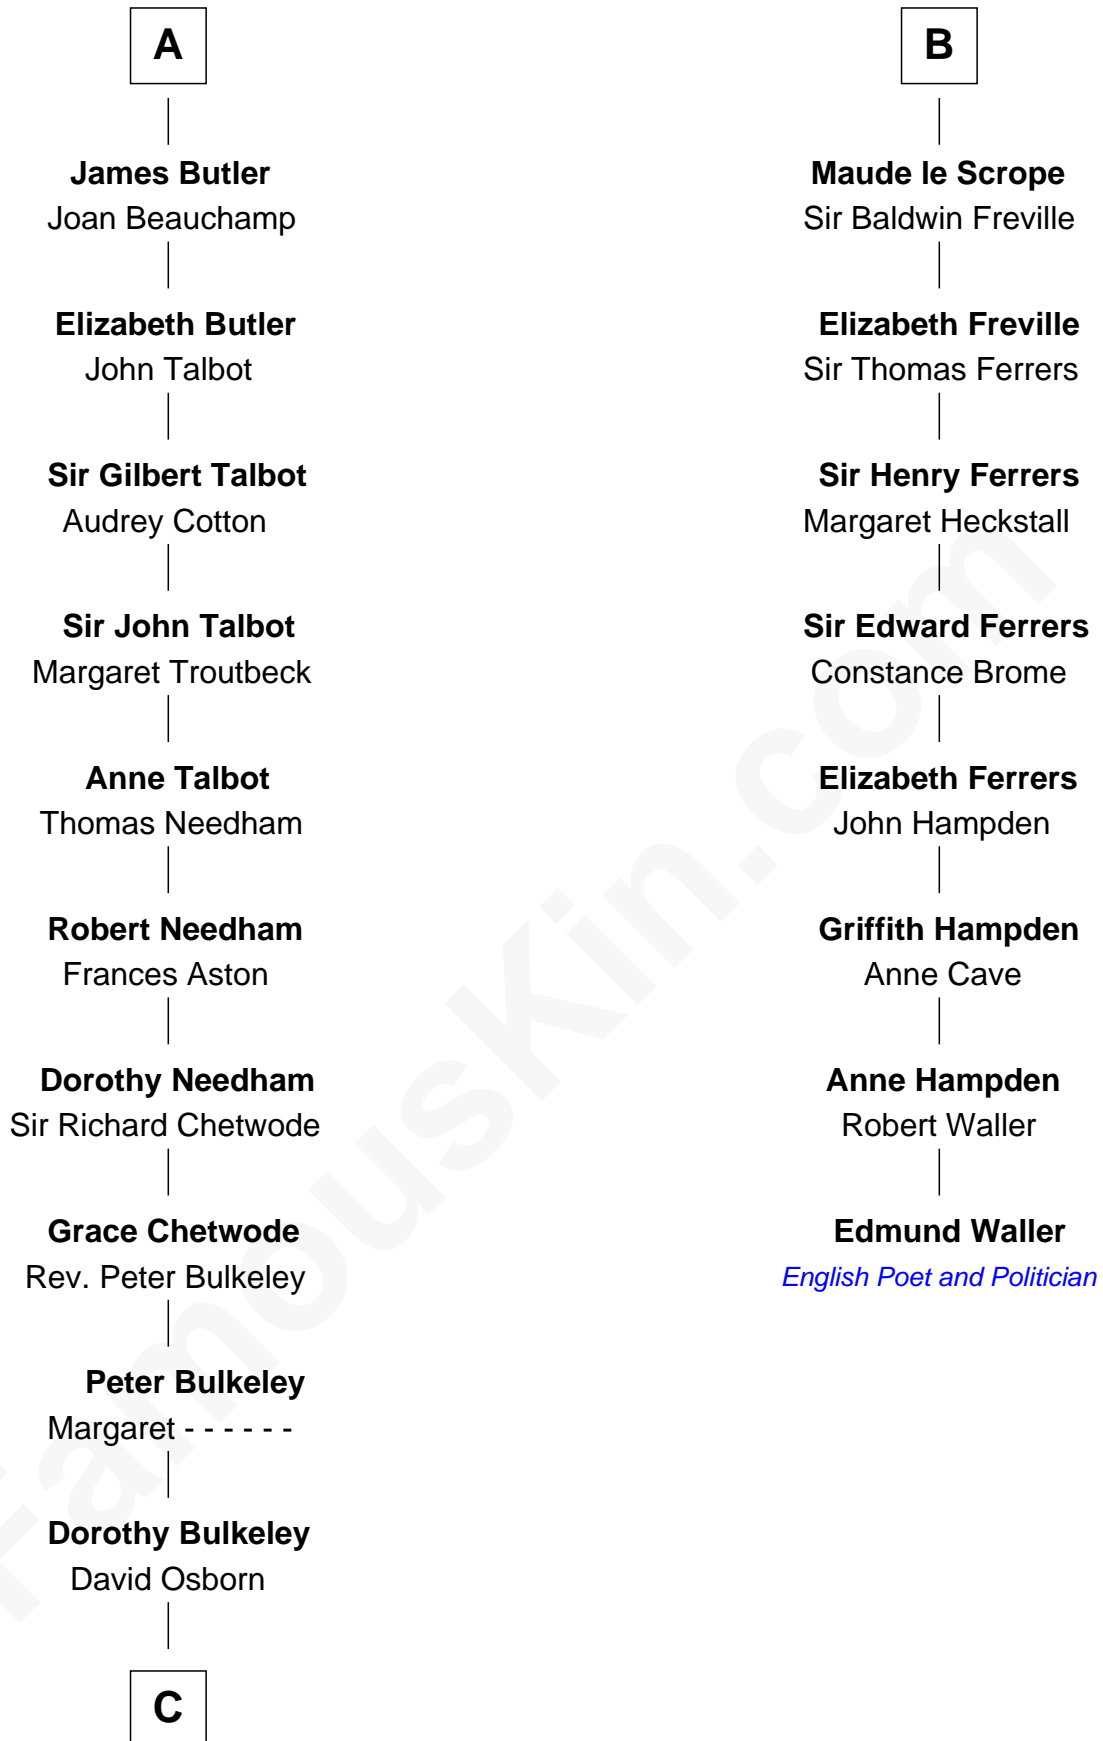

## Relationship Chart of

### Jay Gould

American Railroad "Robber Baron"

14th cousin 7 times removed of

**Edmund Waller**

English Poet and Politician

**Sir Odinel de Umfreville**

Alice de Lucy

**C**

—  
**Eleazer Osborn**  
Hannah Bulkeley

—  
**Eleazer Osborn**  
Sarah Burr

—  
**Anna Osborn**  
Abraham Gould

—  
**John Burr Gould**  
Mary More

—  
**Jay Gould**  
*"Robber Baron"*