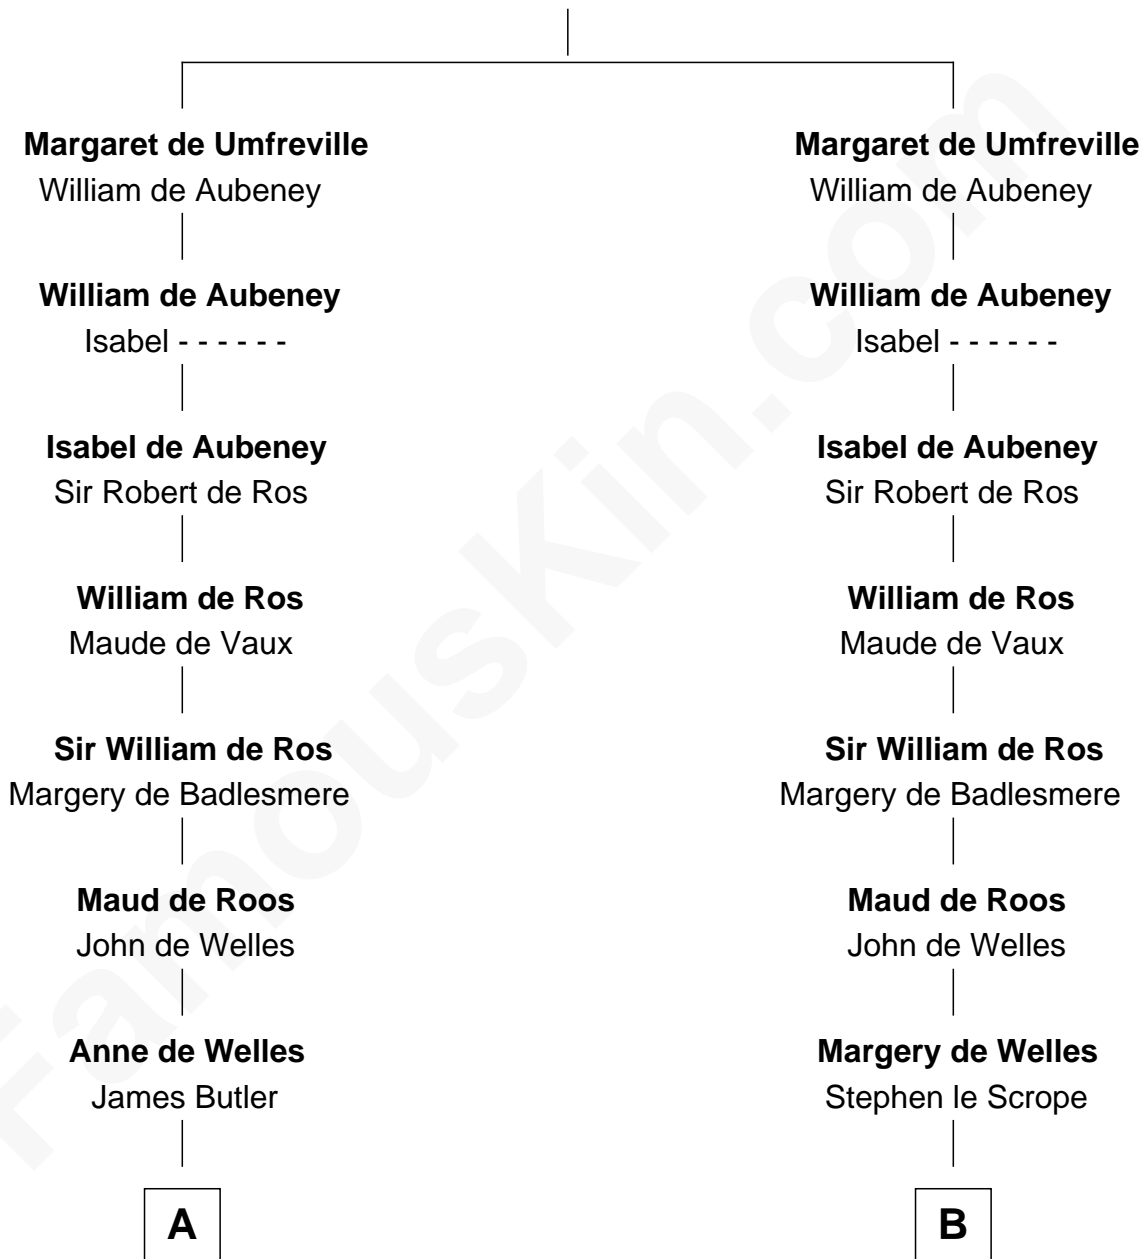

## Relationship Chart of

### Jay Gould

American Railroad "Robber Baron"

14th cousin 7 times removed of

**Edmund Waller**

English Poet and Politician

**Sir Odinel de Umfreville**

Alice de Lucy

**C**

—  
**Eleazer Osborn**  
Hannah Bulkeley

—  
**Eleazer Osborn**  
Sarah Burr

—  
**Anna Osborn**  
Abraham Gould

—  
**John Burr Gould**  
Mary More

—  
**Jay Gould**  
*"Robber Baron"*