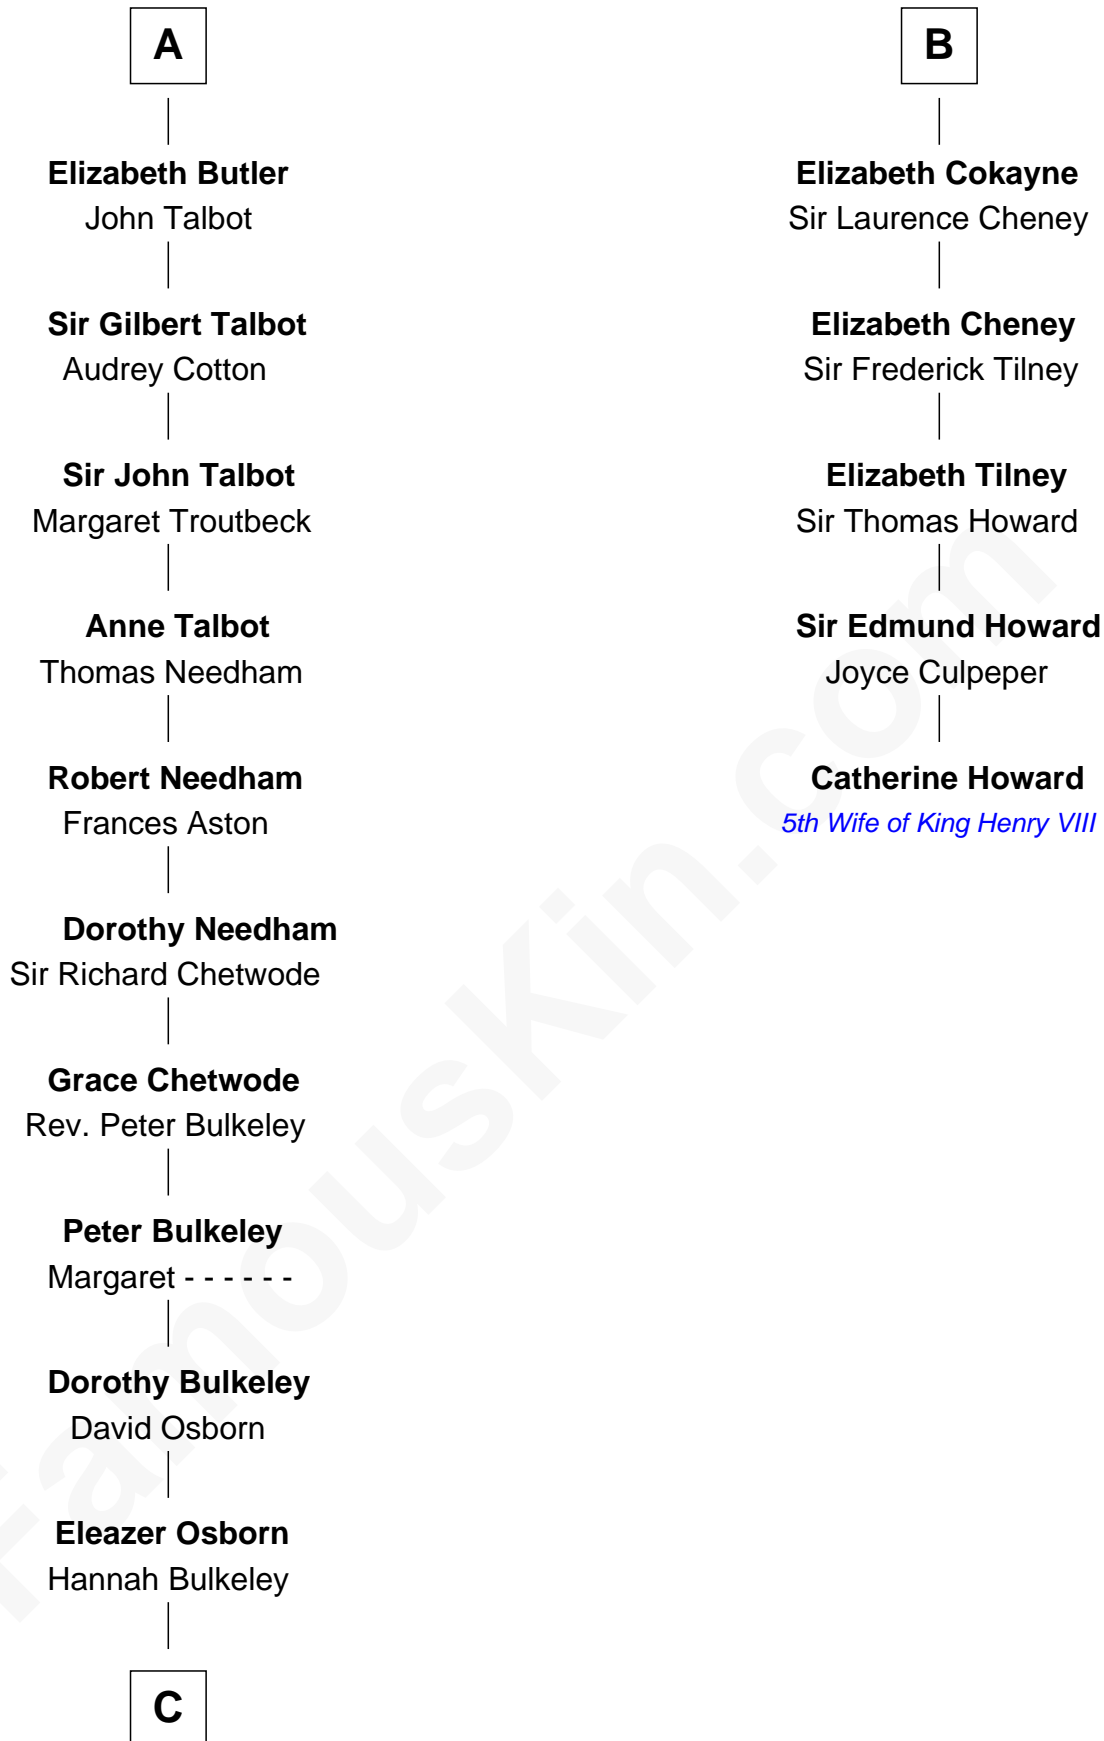

FamousKin.com

Relationship Chart of

Jay Gould

American Railroad "Robber Baron"

11th cousin 9 times removed of

Catherine Howard

5th Wife of King Henry VIII

C

—
Eleazer Osborn

Sarah Burr

—
Anna Osborn

Abraham Gould

—
John Burr Gould

Mary More

—
Jay Gould

"Robber Baron"