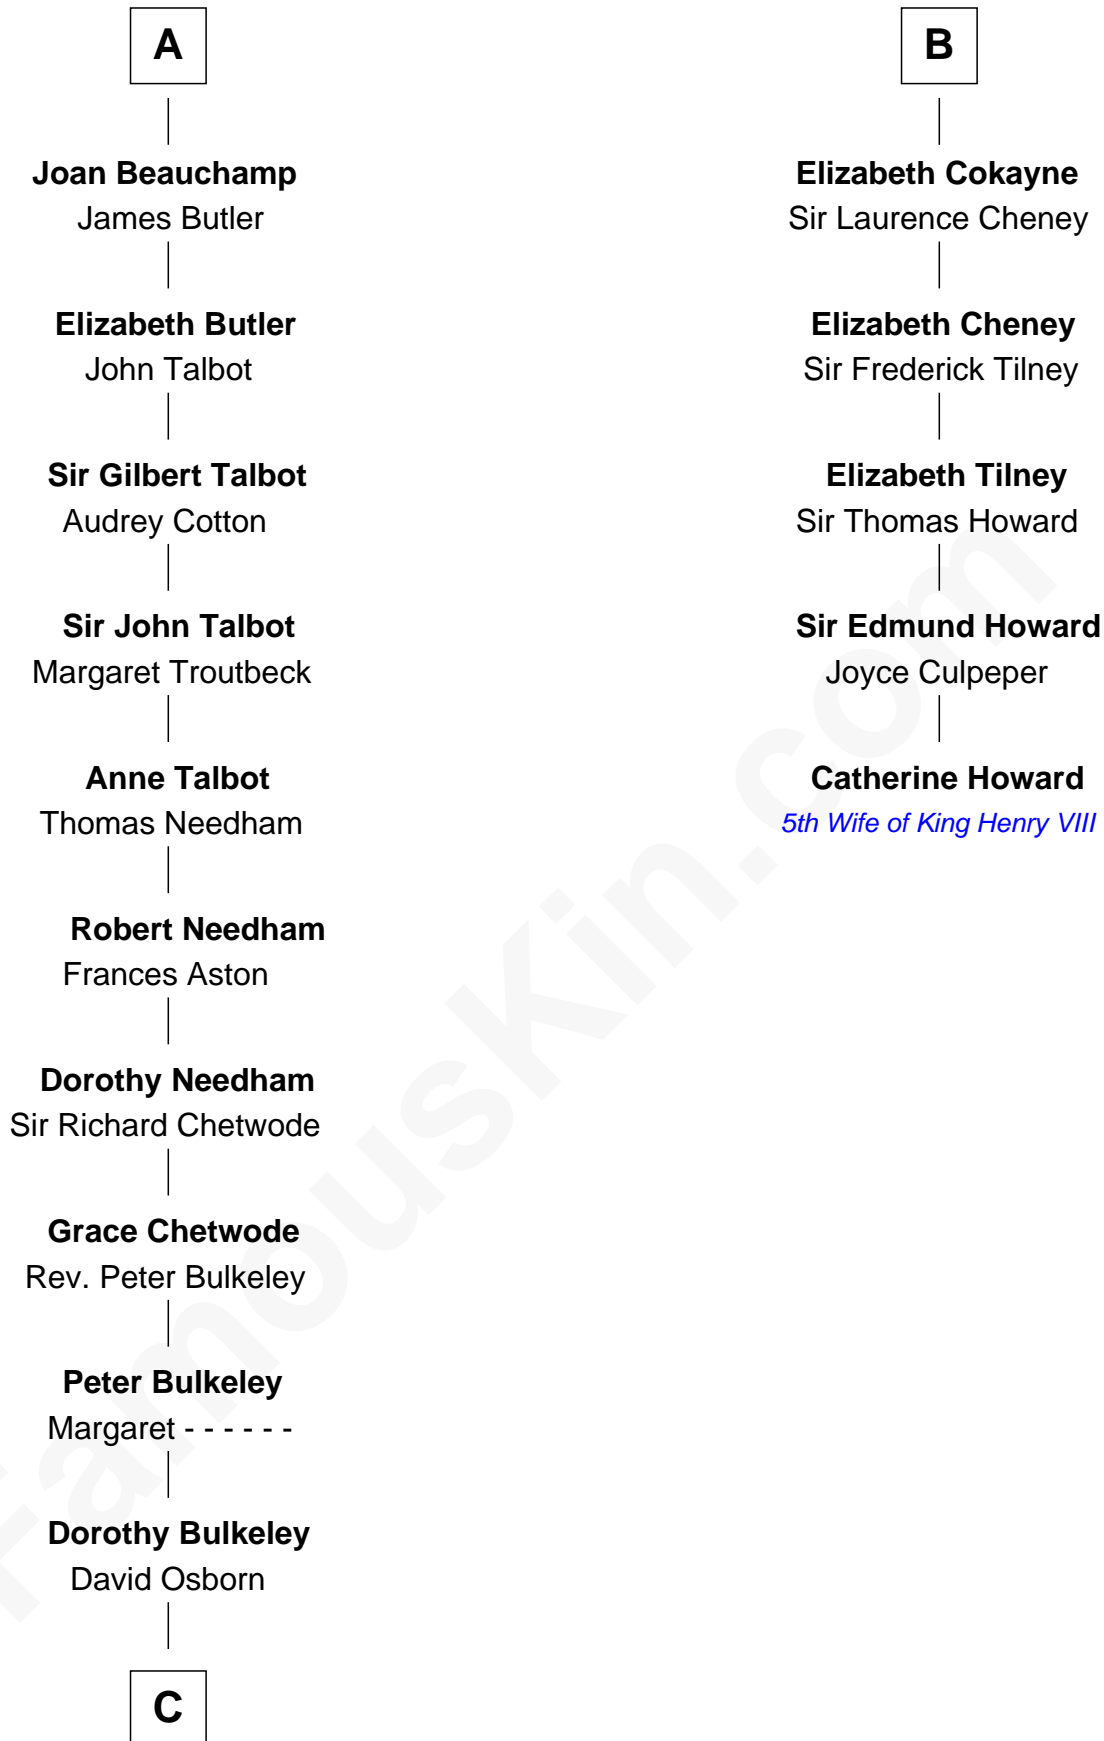

FamousKin.com

Relationship Chart of

Jay Gould

American Railroad "Robber Baron"

11th cousin 10 times removed of

Catherine Howard

5th Wife of King Henry VIII

Humphrey IV de Bohun

Margaret of Scotland

C

—
Eleazer Osborn
Hannah Bulkeley

—
Eleazer Osborn
Sarah Burr

—
Anna Osborn
Abraham Gould

—
John Burr Gould
Mary More

—
Jay Gould
"Robber Baron"

FamousKin.com