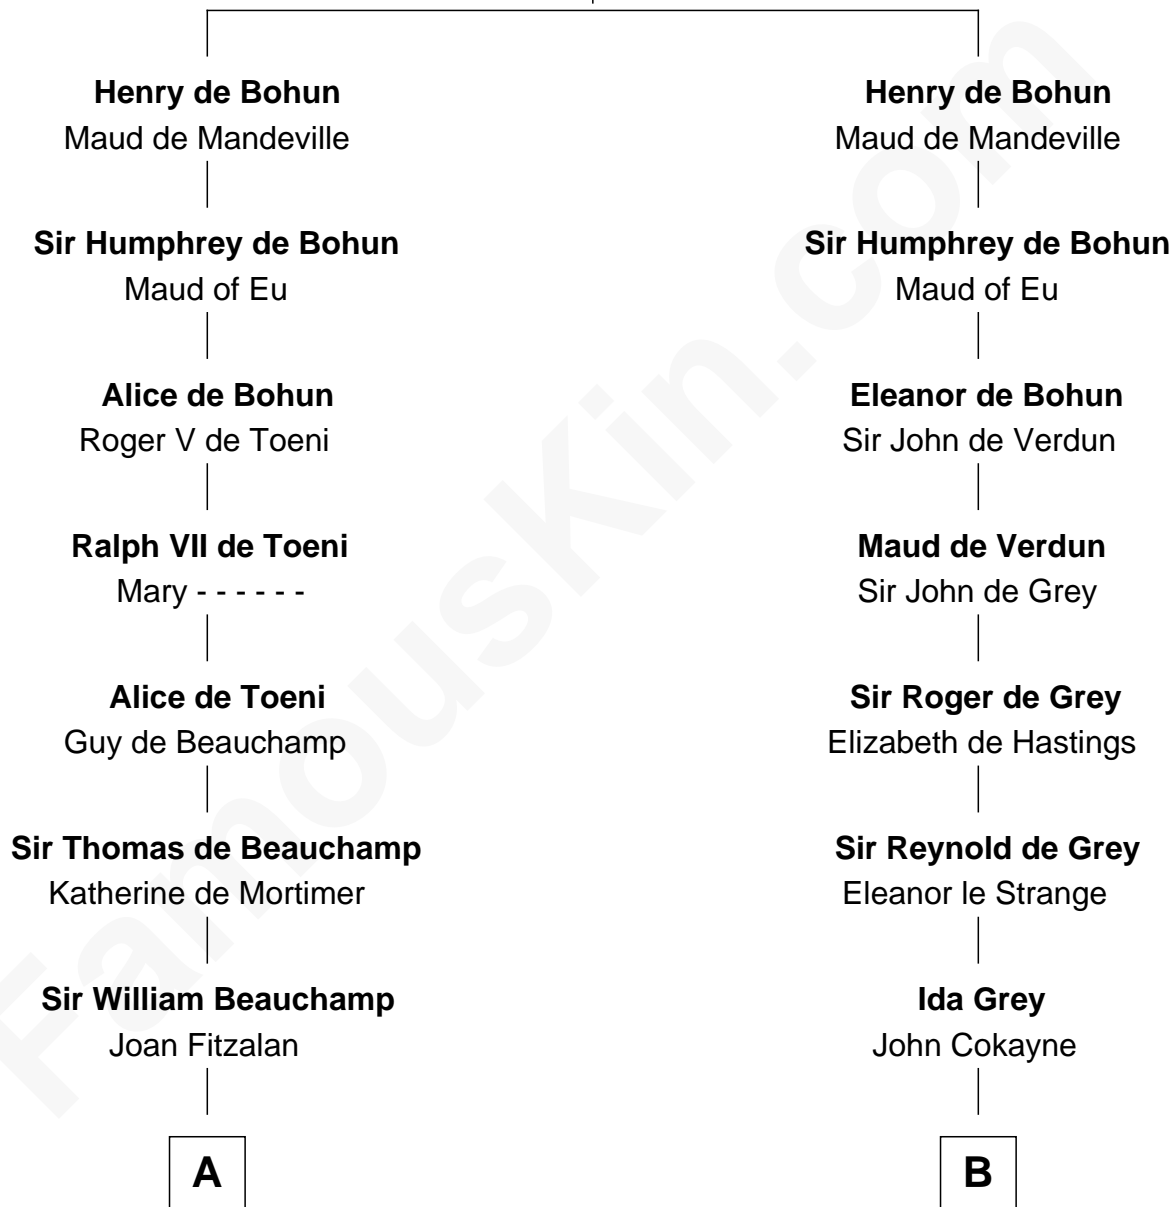

FamousKin.com

Relationship Chart of

Jay Gould

American Railroad "Robber Baron"

11th cousin 10 times removed of

Catherine Howard

5th Wife of King Henry VIII

Humphrey IV de Bohun

Margaret of Scotland

C

—
Eleazer Osborn
Hannah Bulkeley

—
Eleazer Osborn
Sarah Burr

—
Anna Osborn
Abraham Gould

—
John Burr Gould
Mary More

—
Jay Gould
"Robber Baron"

FamousKin.com