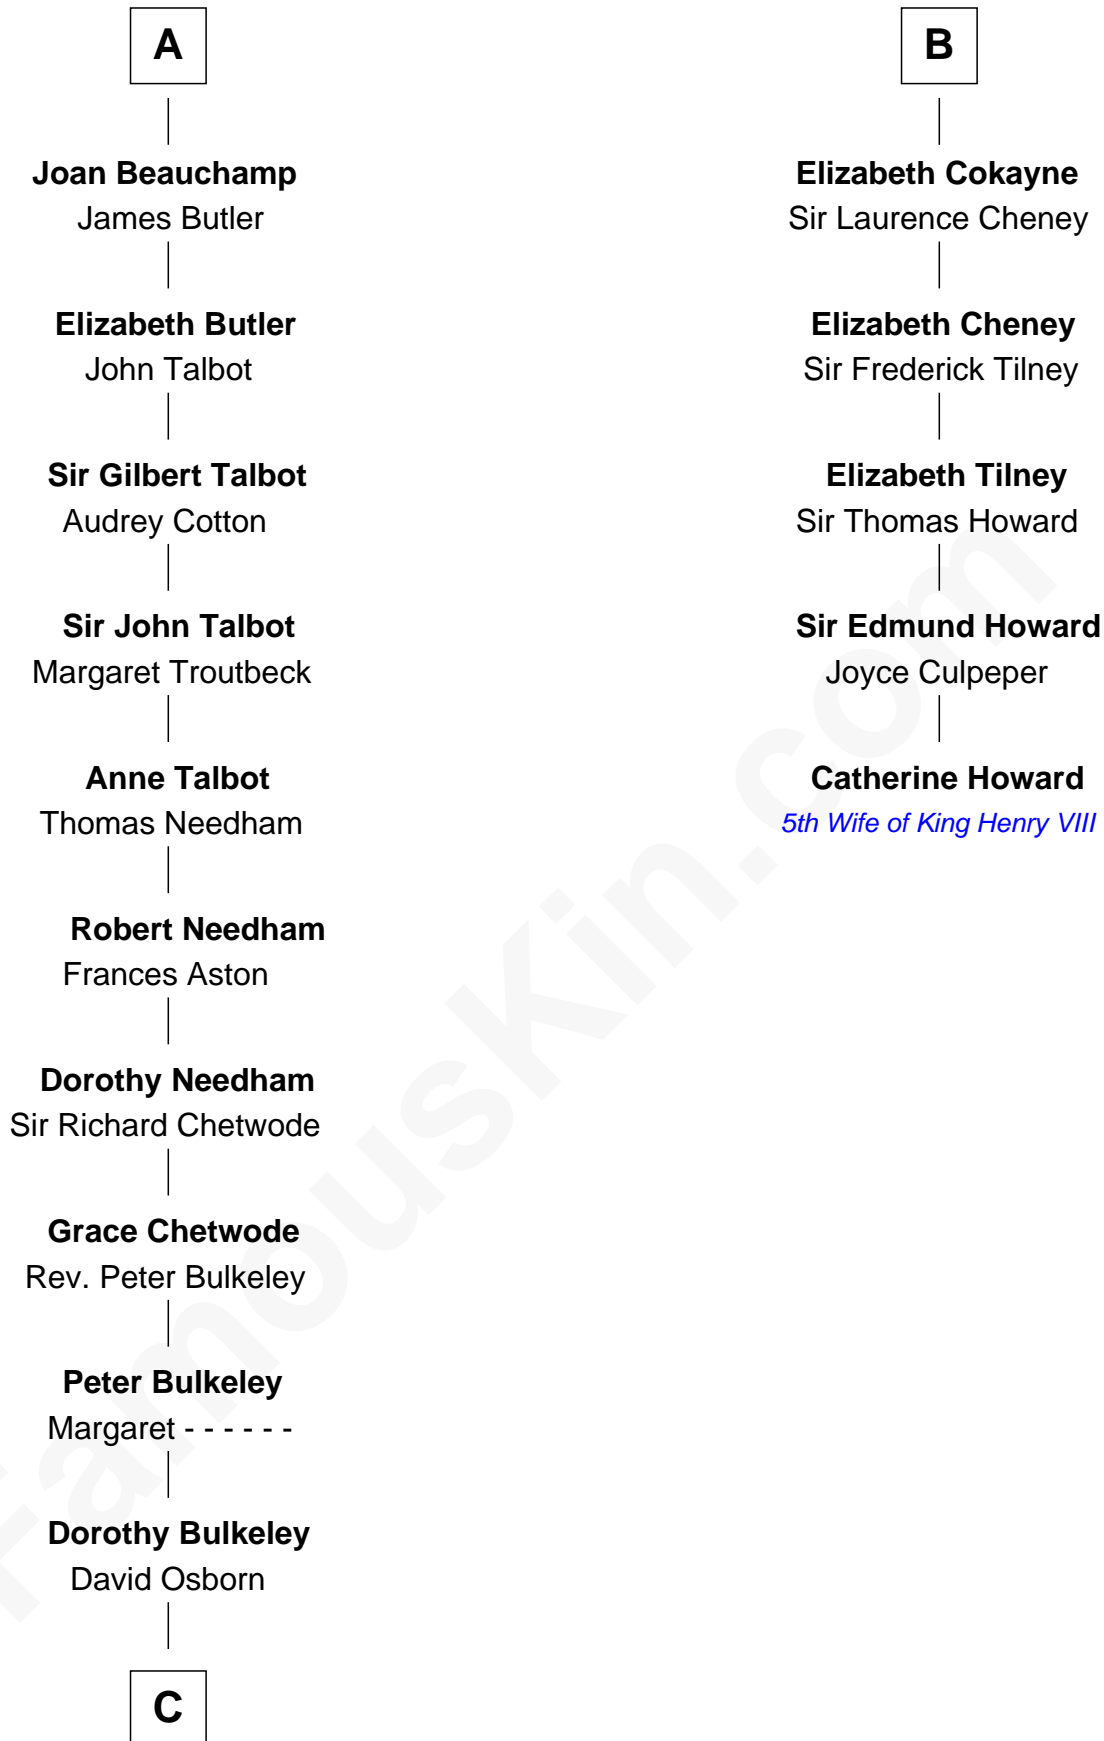

## Relationship Chart of

### Jay Gould

American Railroad "Robber Baron"

11th cousin 10 times removed of

### Catherine Howard

5th Wife of King Henry VIII

**C**

—  
**Eleazer Osborn**  
Hannah Bulkeley

—  
**Eleazer Osborn**  
Sarah Burr

—  
**Anna Osborn**  
Abraham Gould

—  
**John Burr Gould**  
Mary More

—  
**Jay Gould**  
*"Robber Baron"*