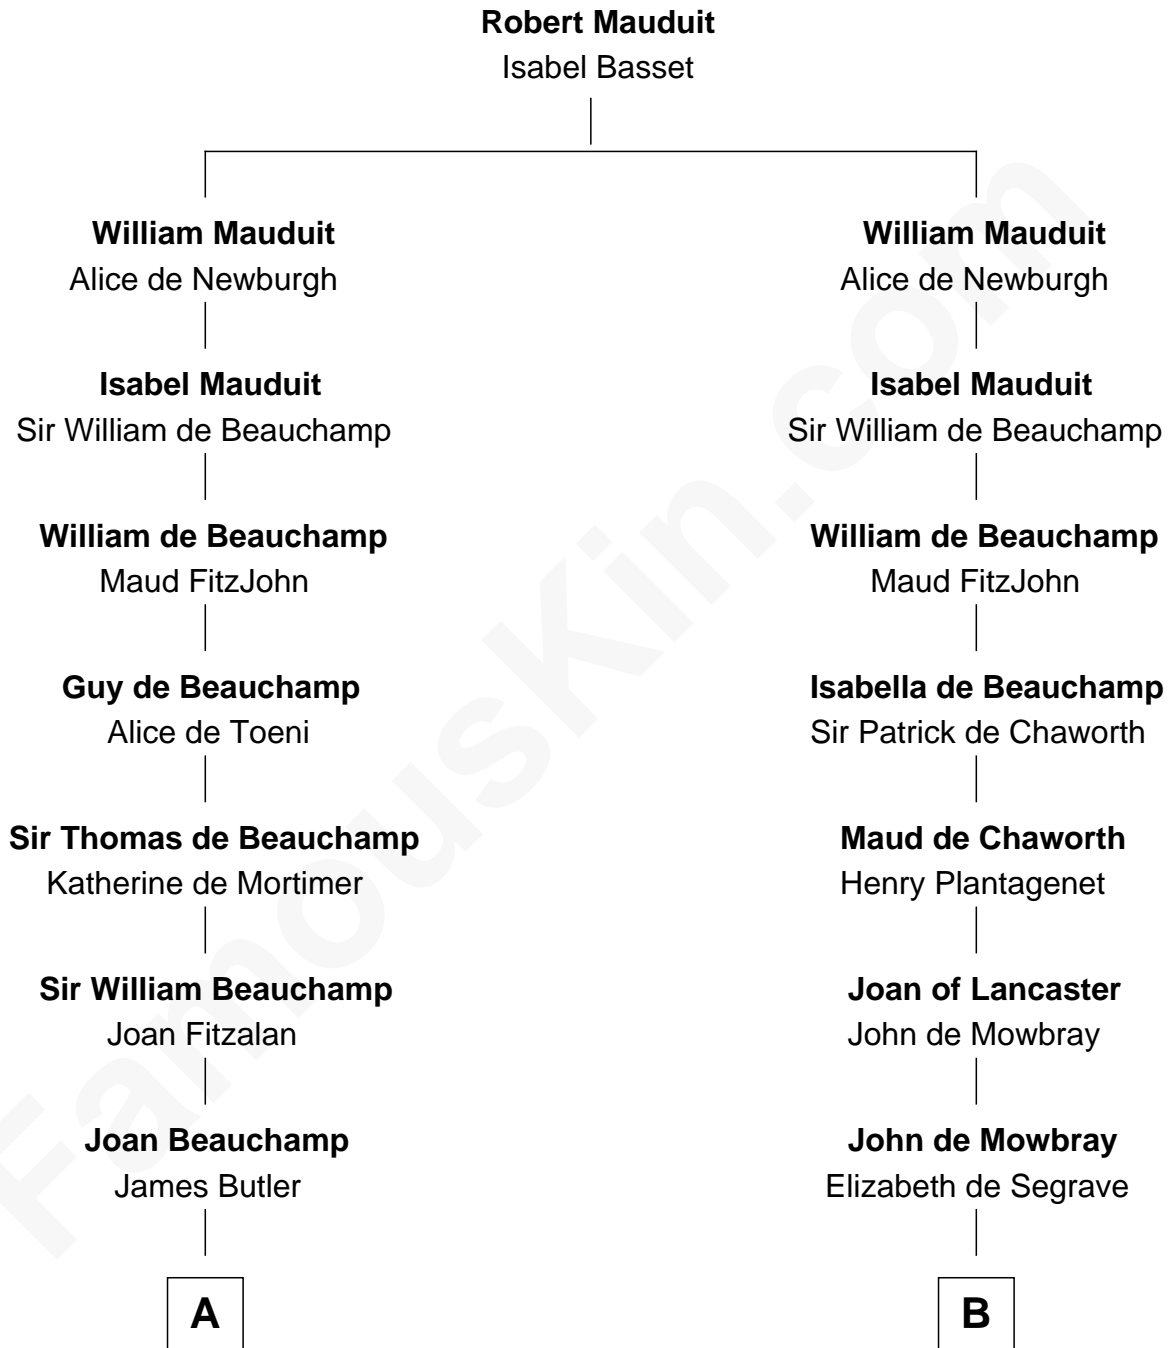

FamousKin.com

Relationship Chart of

Jay Gould

American Railroad "Robber Baron"

12th cousin 8 times removed of

Catherine Howard

5th Wife of King Henry VIII

C

—
Eleazer Osborn

Sarah Burr

—
Anna Osborn

Abraham Gould

—
John Burr Gould

Mary More

—
Jay Gould

"Robber Baron"