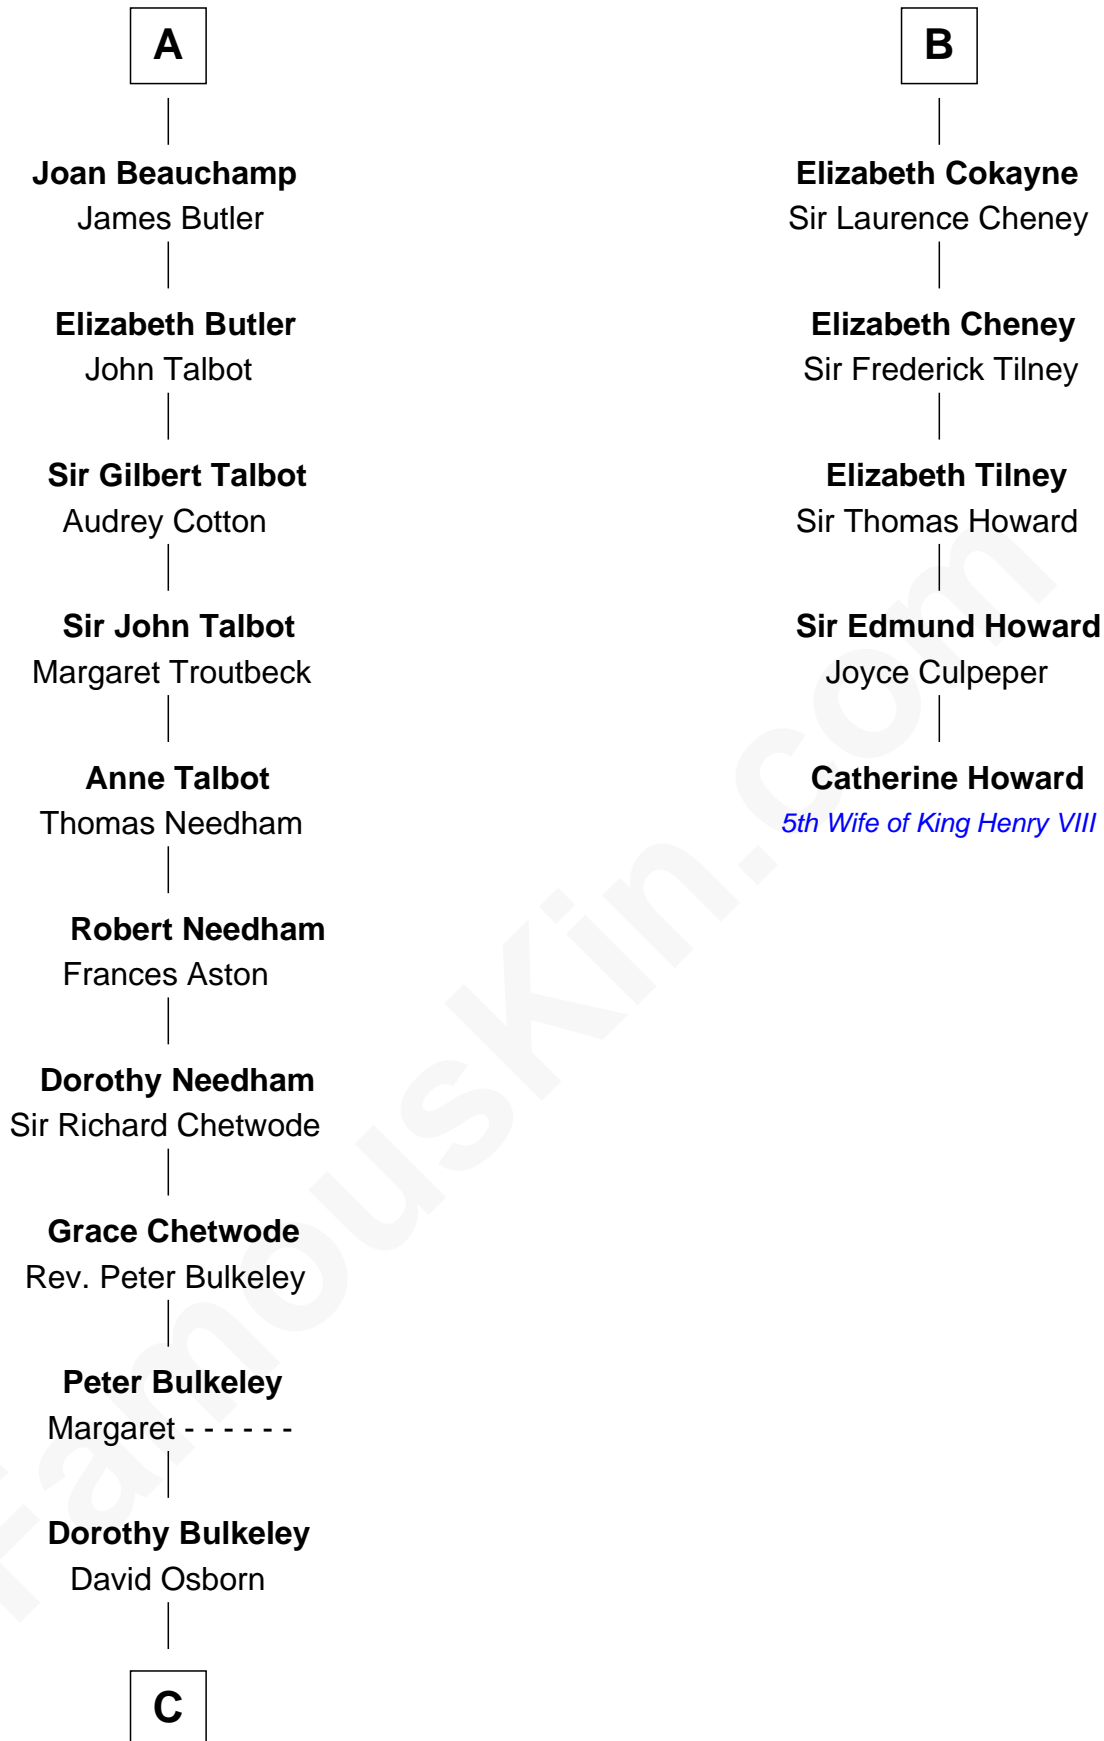

FamousKin.com

Relationship Chart of

Jay Gould

American Railroad "Robber Baron"

11th cousin 10 times removed of

Catherine Howard

5th Wife of King Henry VIII

C

—
Eleazer Osborn
Hannah Bulkeley

—
Eleazer Osborn
Sarah Burr

—
Anna Osborn
Abraham Gould

—
John Burr Gould
Mary More

—
Jay Gould
"Robber Baron"

FamousKin.com