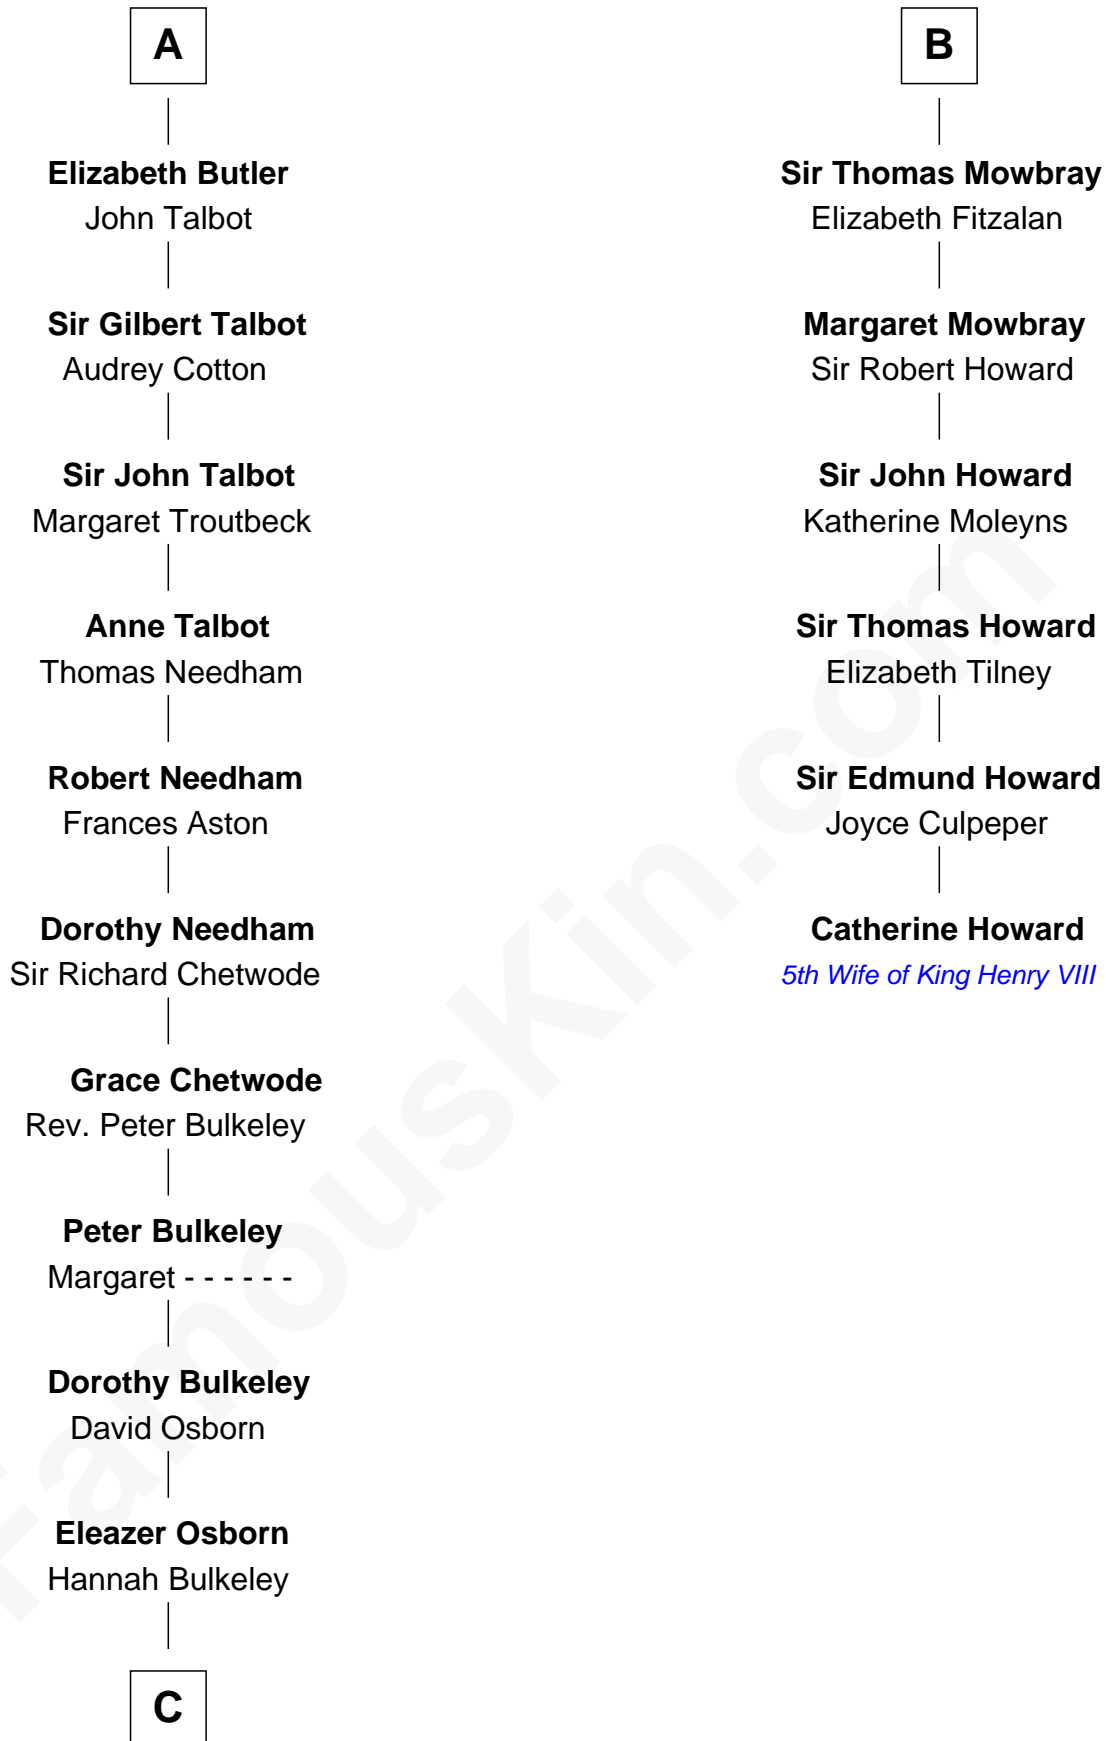

FamousKin.com

Relationship Chart of

Jay Gould

American Railroad "Robber Baron"

12th cousin 8 times removed of

Catherine Howard

5th Wife of King Henry VIII

Waleran de Newburgh

Alice de Harcourt

C

—
Eleazer Osborn

Sarah Burr

—
Anna Osborn

Abraham Gould

—
John Burr Gould

Mary More

—
Jay Gould

"Robber Baron"