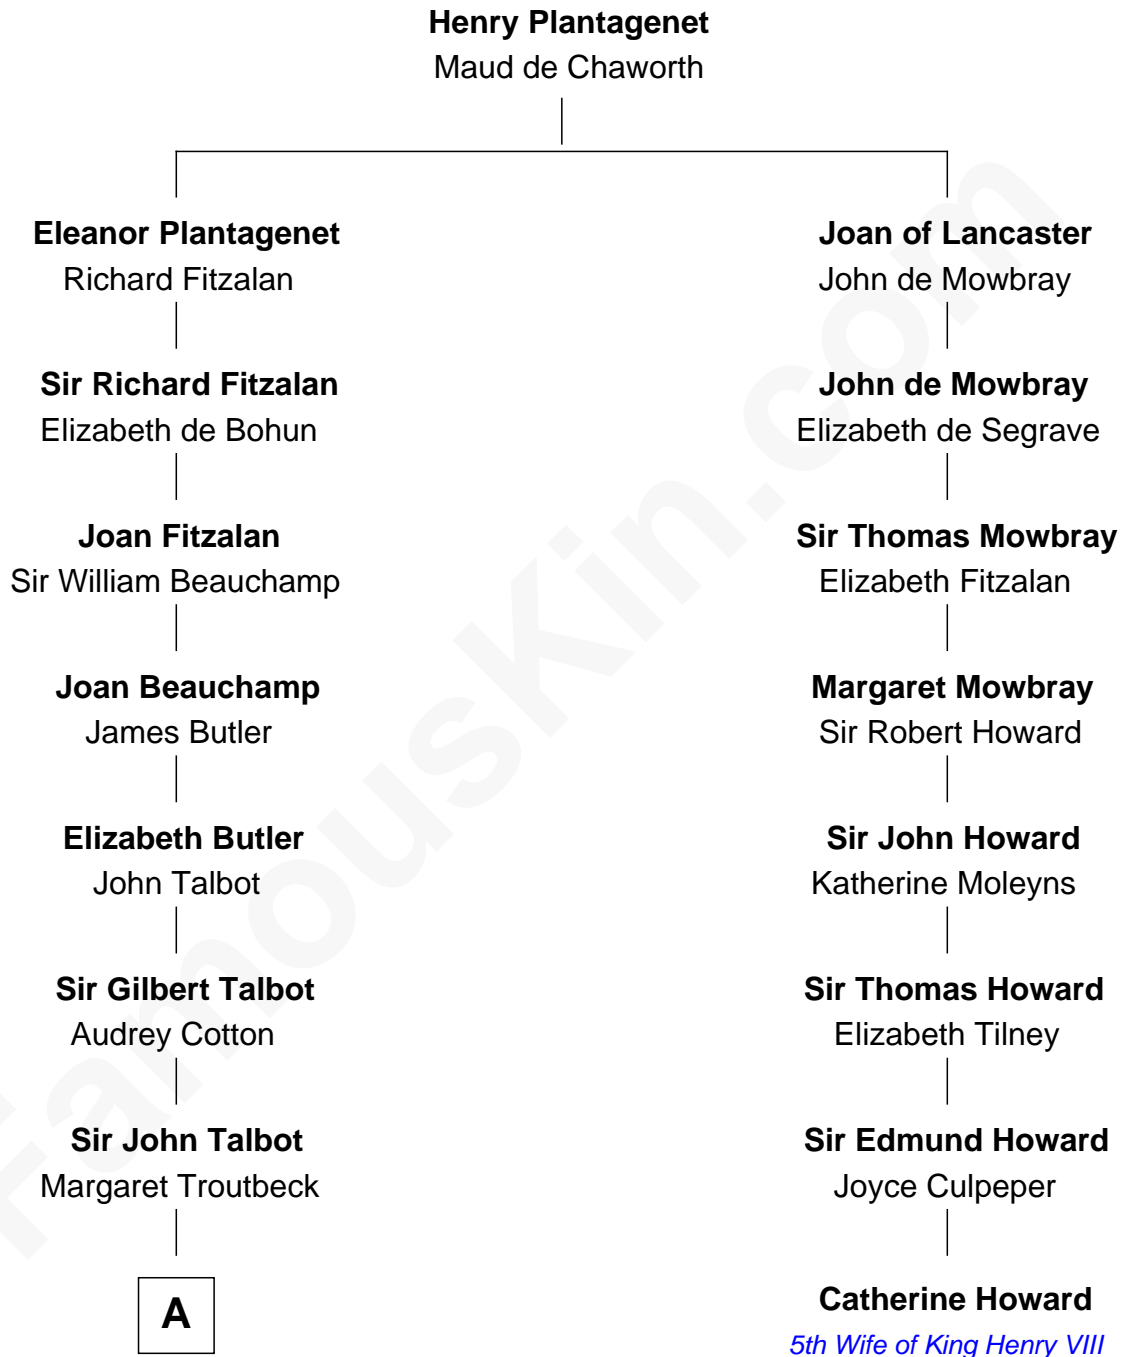

FamousKin.com

Relationship Chart of

Jay Gould

American Railroad "Robber Baron"

7th cousin 10 times removed of

Catherine Howard

5th Wife of King Henry VIII

A

—
Anna Osborn

Abraham Gould

—
John Burr Gould

Mary More

—
Jay Gould

"Robber Baron"