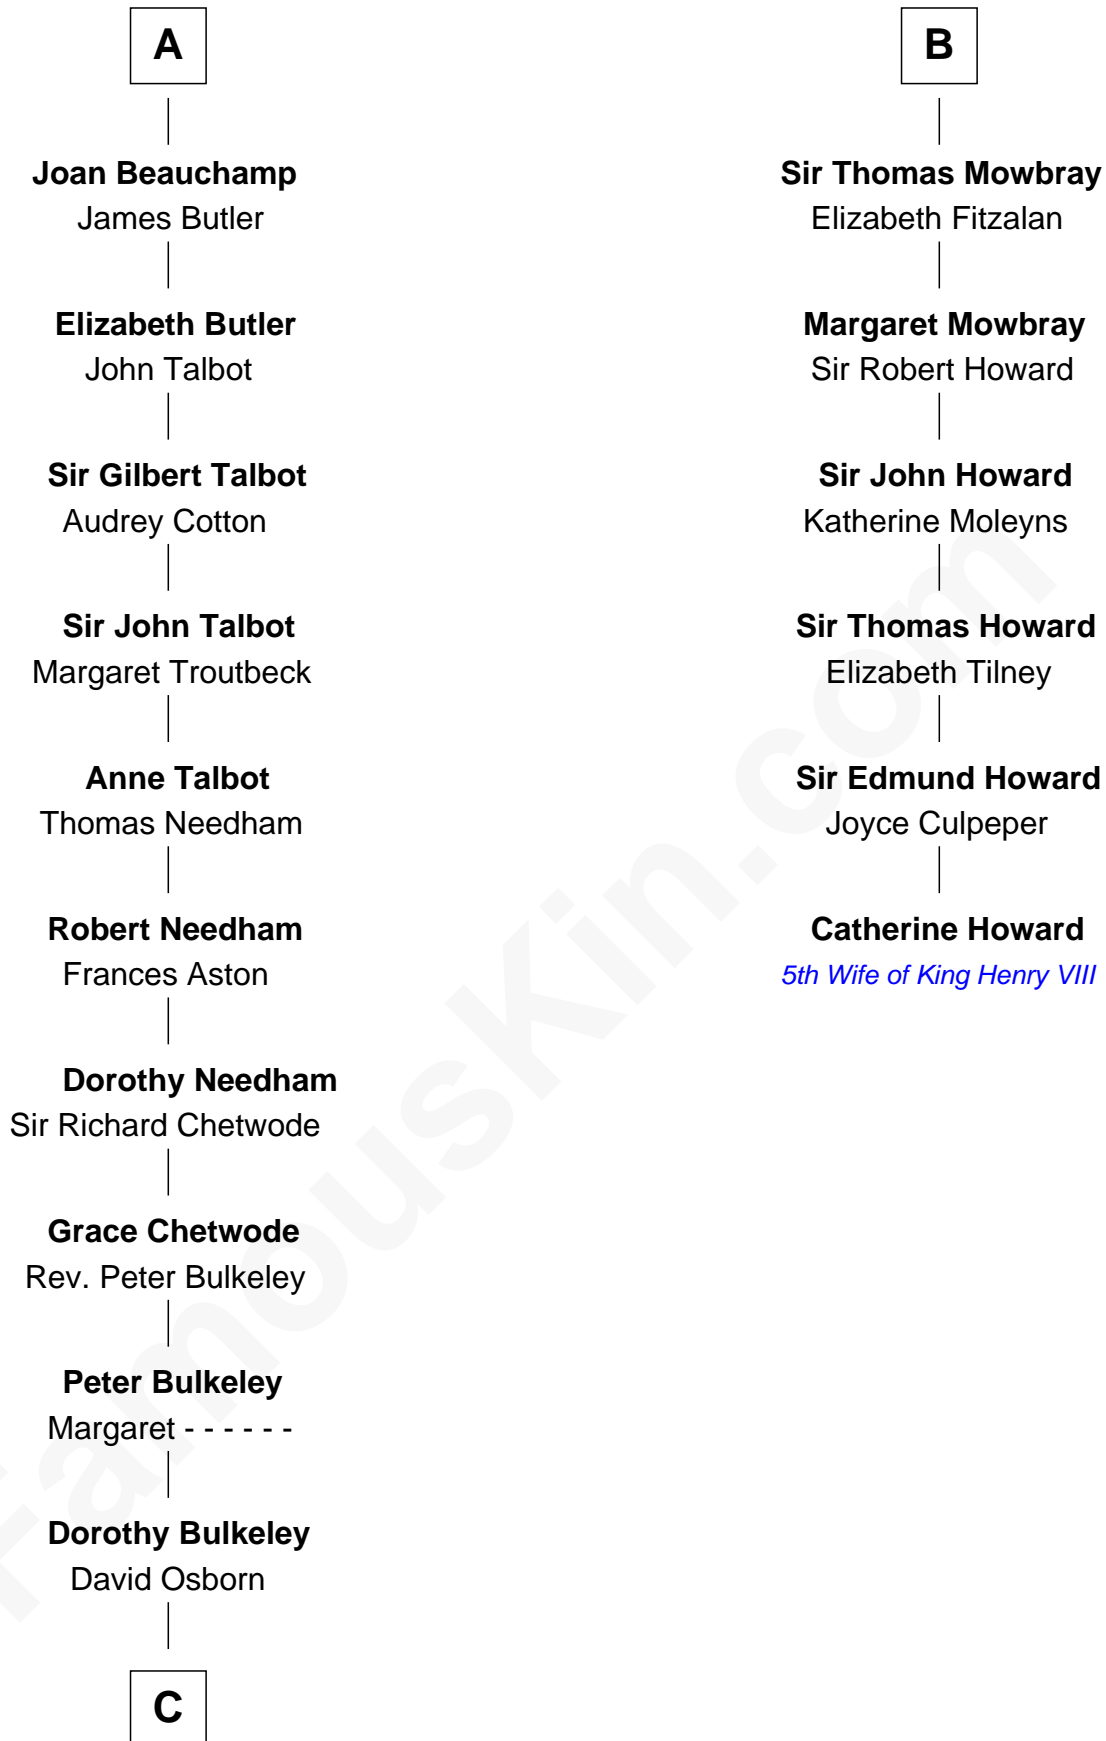

## Relationship Chart of

### Jay Gould

American Railroad "Robber Baron"

12th cousin 9 times removed of

### Catherine Howard

5th Wife of King Henry VIII

**C**

—  
**Eleazer Osborn**  
Hannah Bulkeley

—  
**Eleazer Osborn**  
Sarah Burr

—  
**Anna Osborn**  
Abraham Gould

—  
**John Burr Gould**  
Mary More

—  
**Jay Gould**  
*"Robber Baron"*