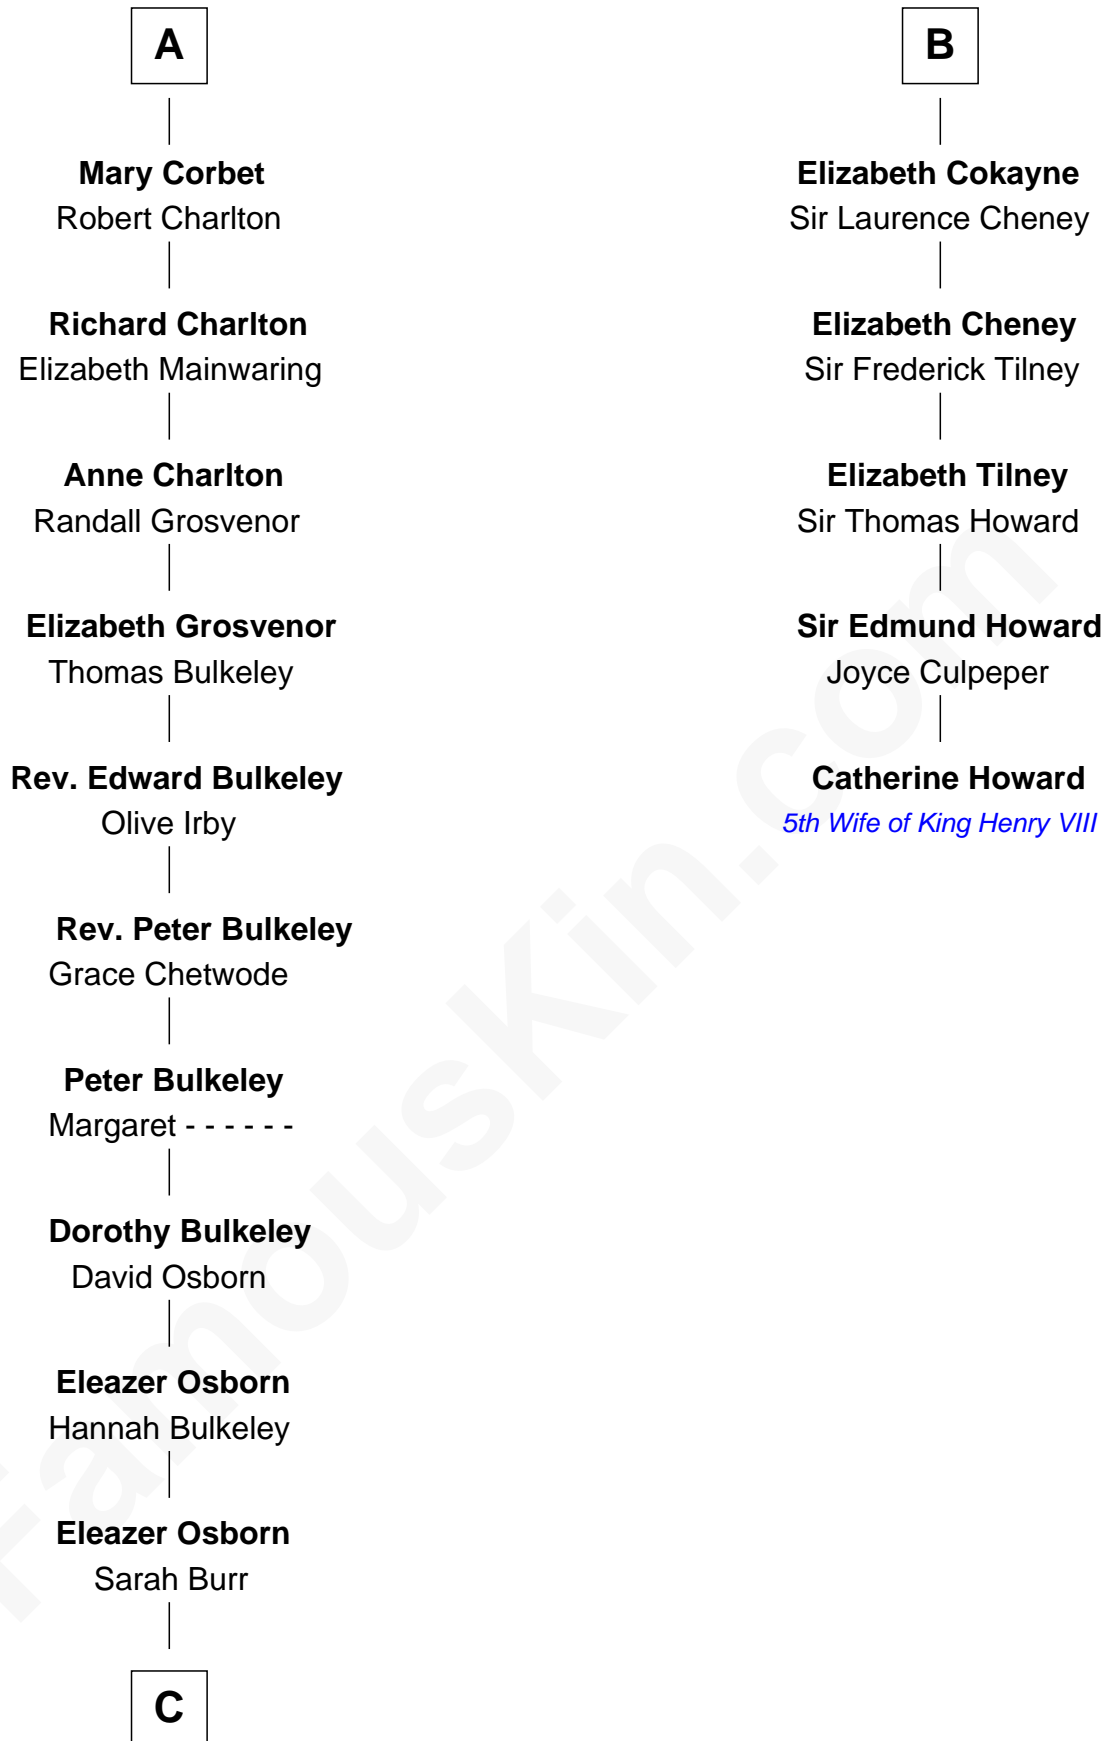

FamousKin.com

Relationship Chart of

Jay Gould

American Railroad "Robber Baron"

11th cousin 8 times removed of

Catherine Howard

5th Wife of King Henry VIII

Hugh de Kevelioc
Bertrade de Montfort

C

—
Anna Osborn
Abraham Gould

—
John Burr Gould
Mary More

—
Jay Gould
"Robber Baron"

FamousKin.com