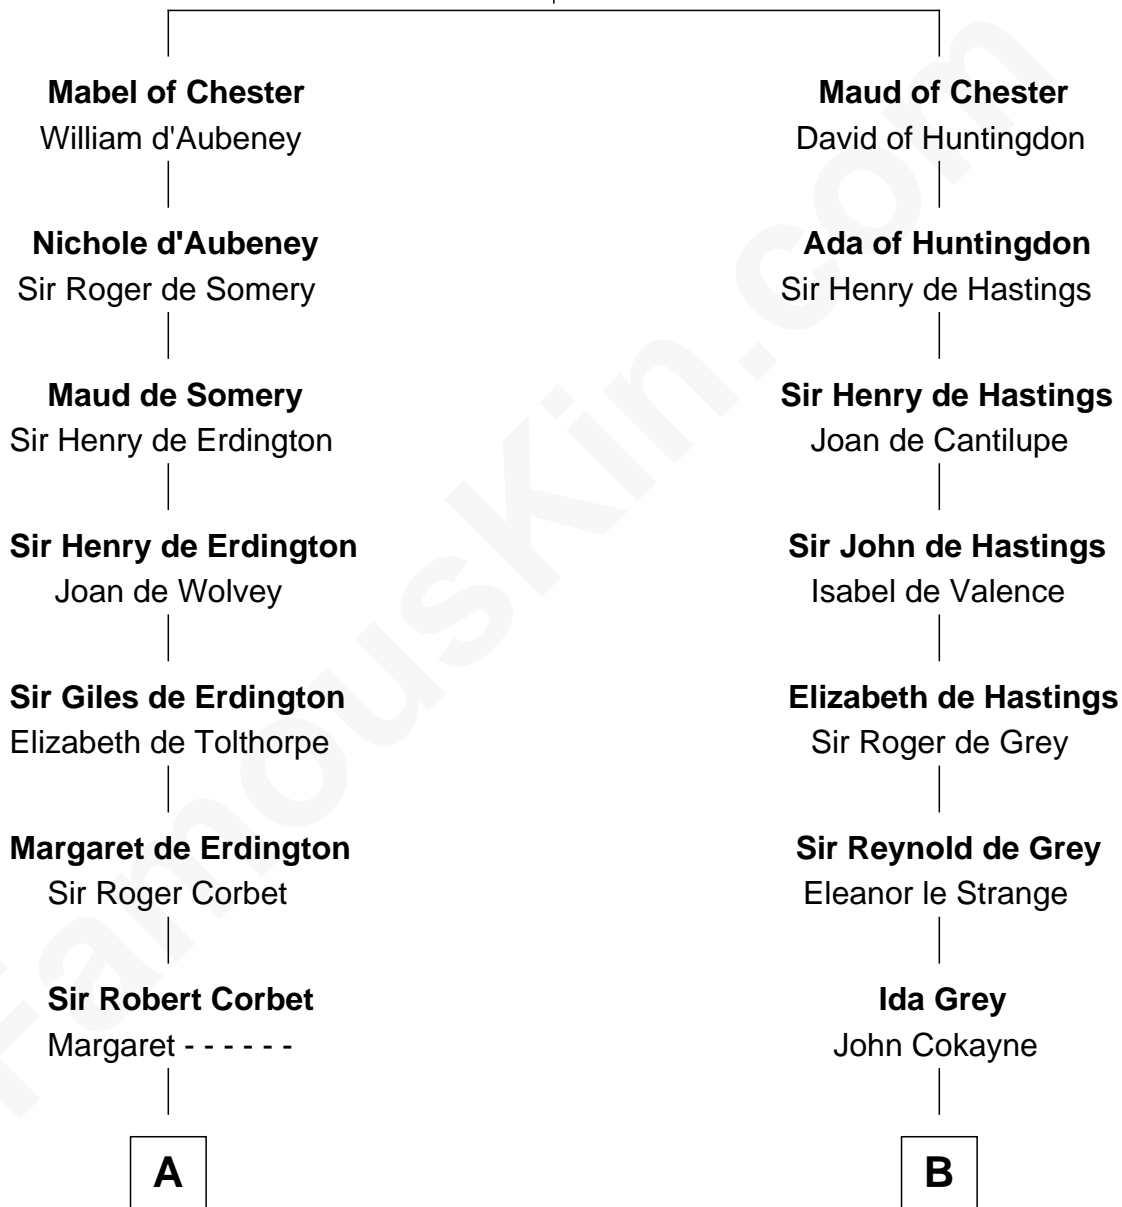

FamousKin.com

Relationship Chart of

Jay Gould

American Railroad "Robber Baron"

11th cousin 8 times removed of

Catherine Howard

5th Wife of King Henry VIII

Hugh de Kevelioc
Bertrade de Montfort

C

—
Anna Osborn
Abraham Gould

—
John Burr Gould
Mary More

—
Jay Gould
"Robber Baron"

FamousKin.com