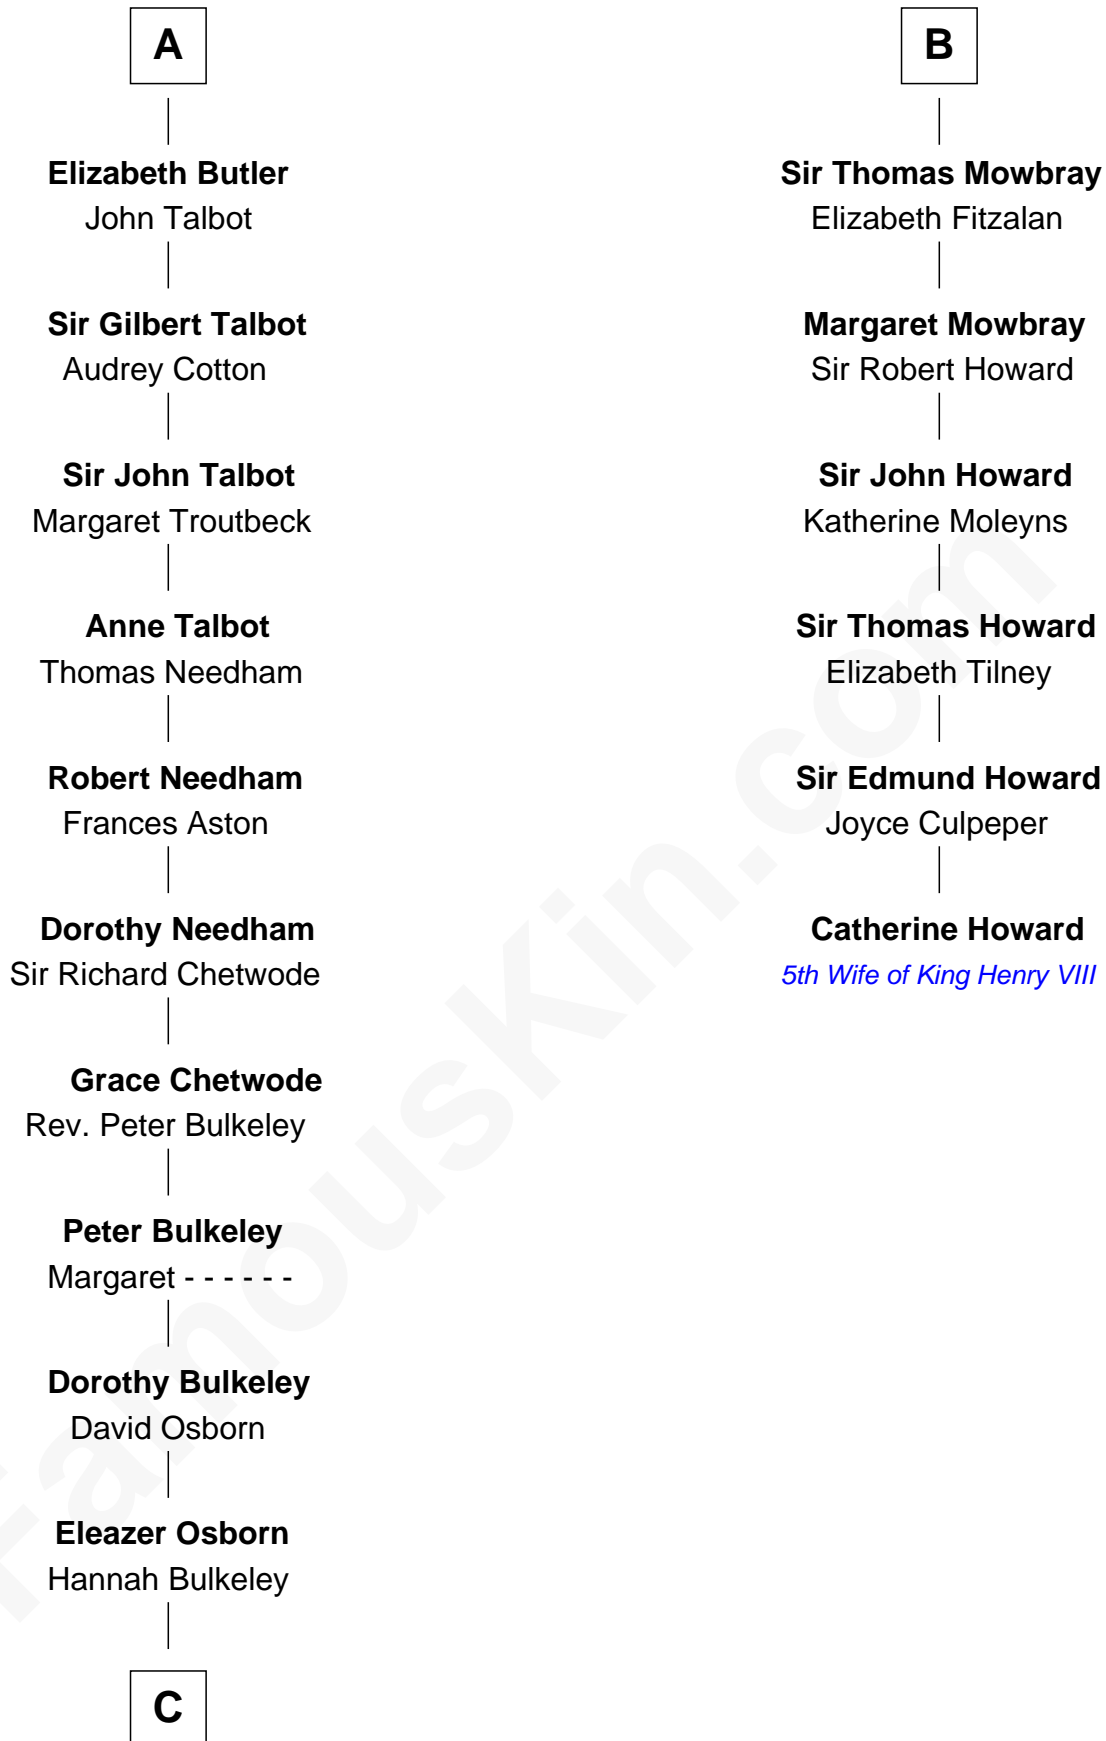

FamousKin.com

Relationship Chart of

Jay Gould

American Railroad "Robber Baron"

12th cousin 8 times removed of

Catherine Howard

5th Wife of King Henry VIII

C

—
Eleazer Osborn

Sarah Burr

—
Anna Osborn

Abraham Gould

—
John Burr Gould

Mary More

—
Jay Gould

"Robber Baron"