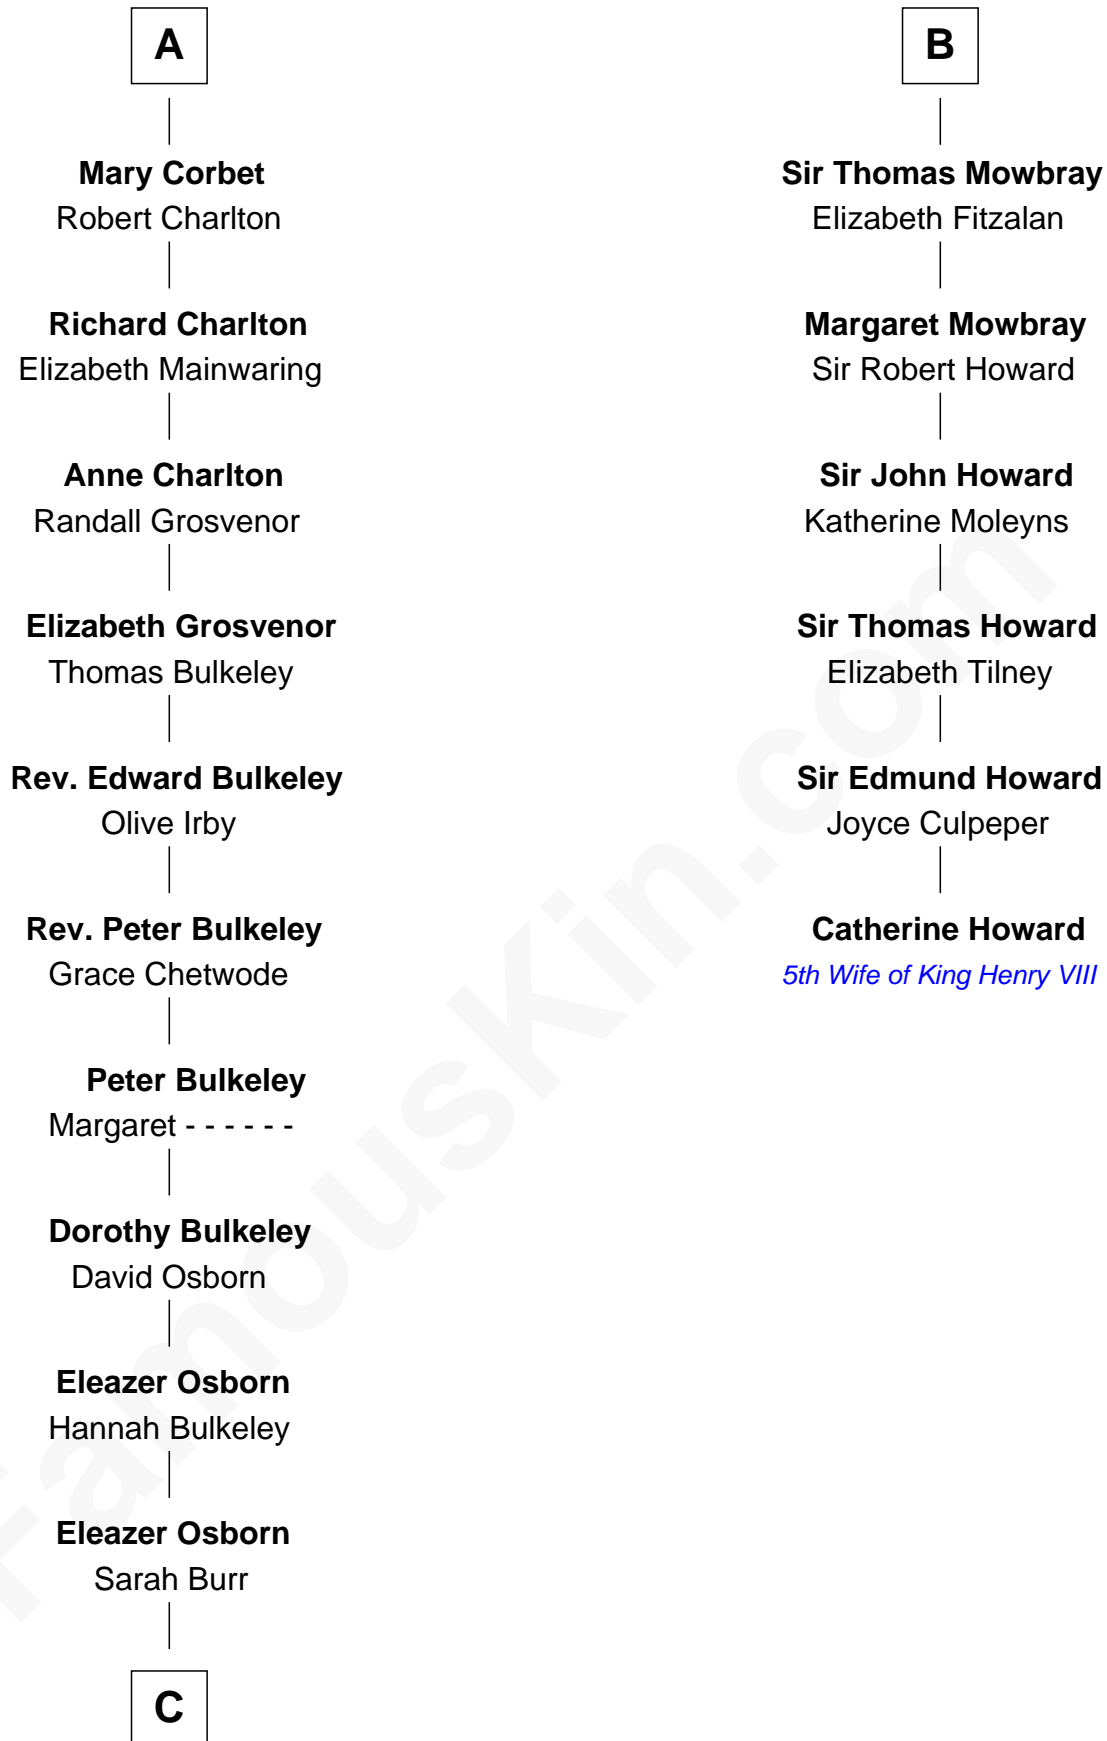

FamousKin.com

Relationship Chart of

Jay Gould

American Railroad "Robber Baron"

12th cousin 7 times removed of

Catherine Howard

5th Wife of King Henry VIII

C

—
Anna Osborn
Abraham Gould

—
John Burr Gould
Mary More

—
Jay Gould
"Robber Baron"

FamousKin.com