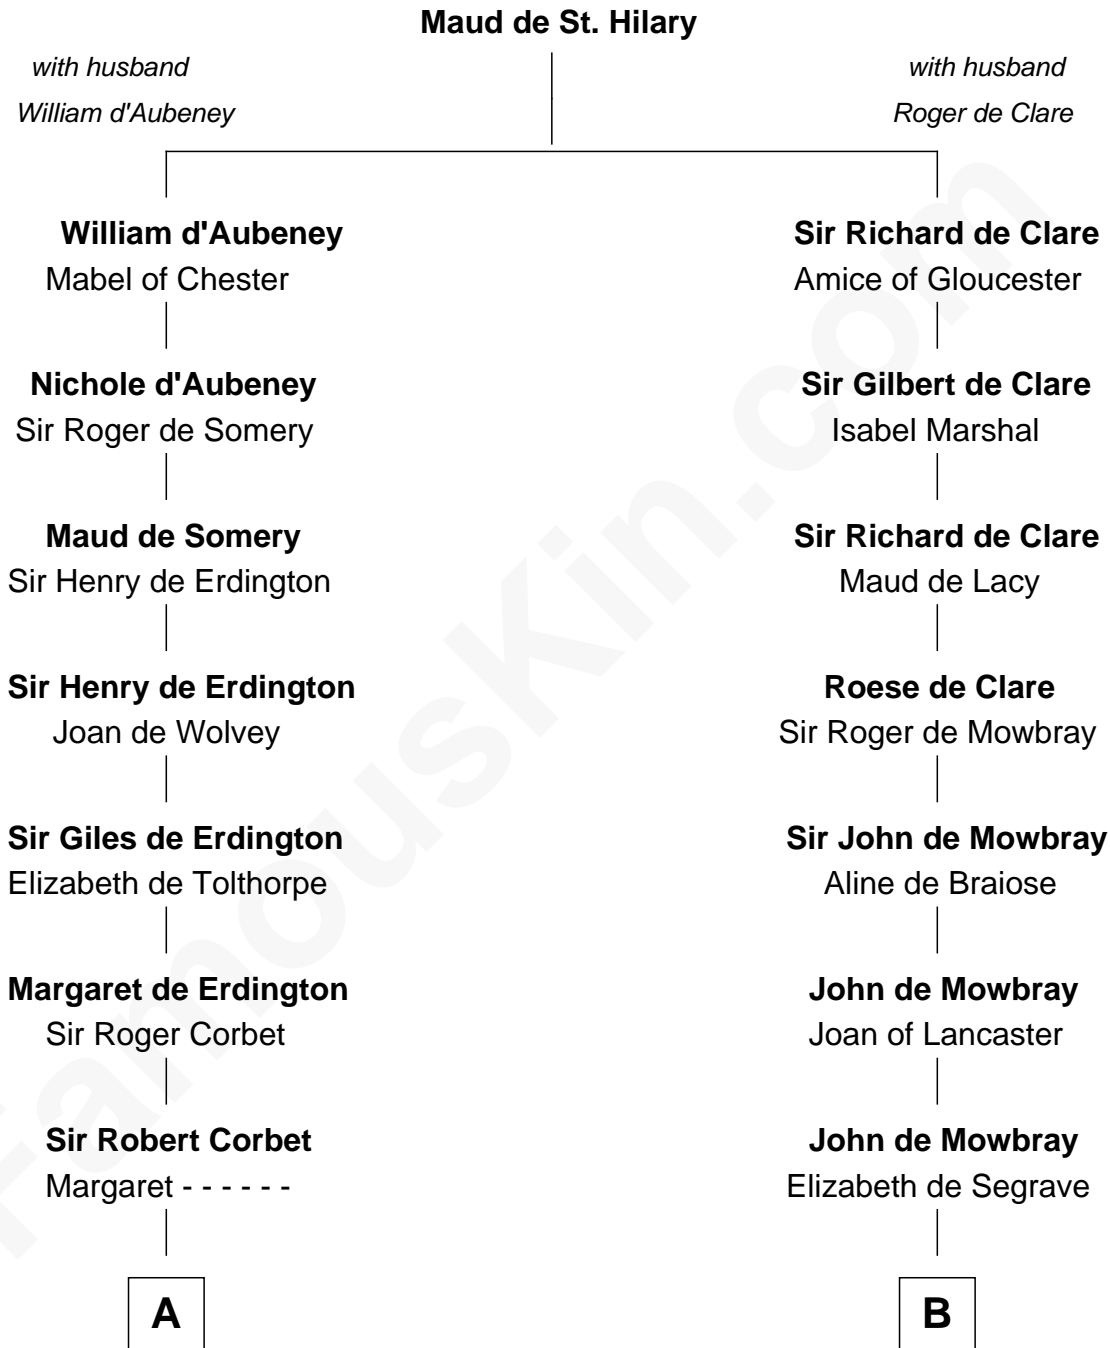

FamousKin.com

Relationship Chart of

Jay Gould

American Railroad "Robber Baron"

12th cousin 7 times removed of

Catherine Howard

5th Wife of King Henry VIII

C

—
Anna Osborn
Abraham Gould

—
John Burr Gould
Mary More

—
Jay Gould
"Robber Baron"

FamousKin.com