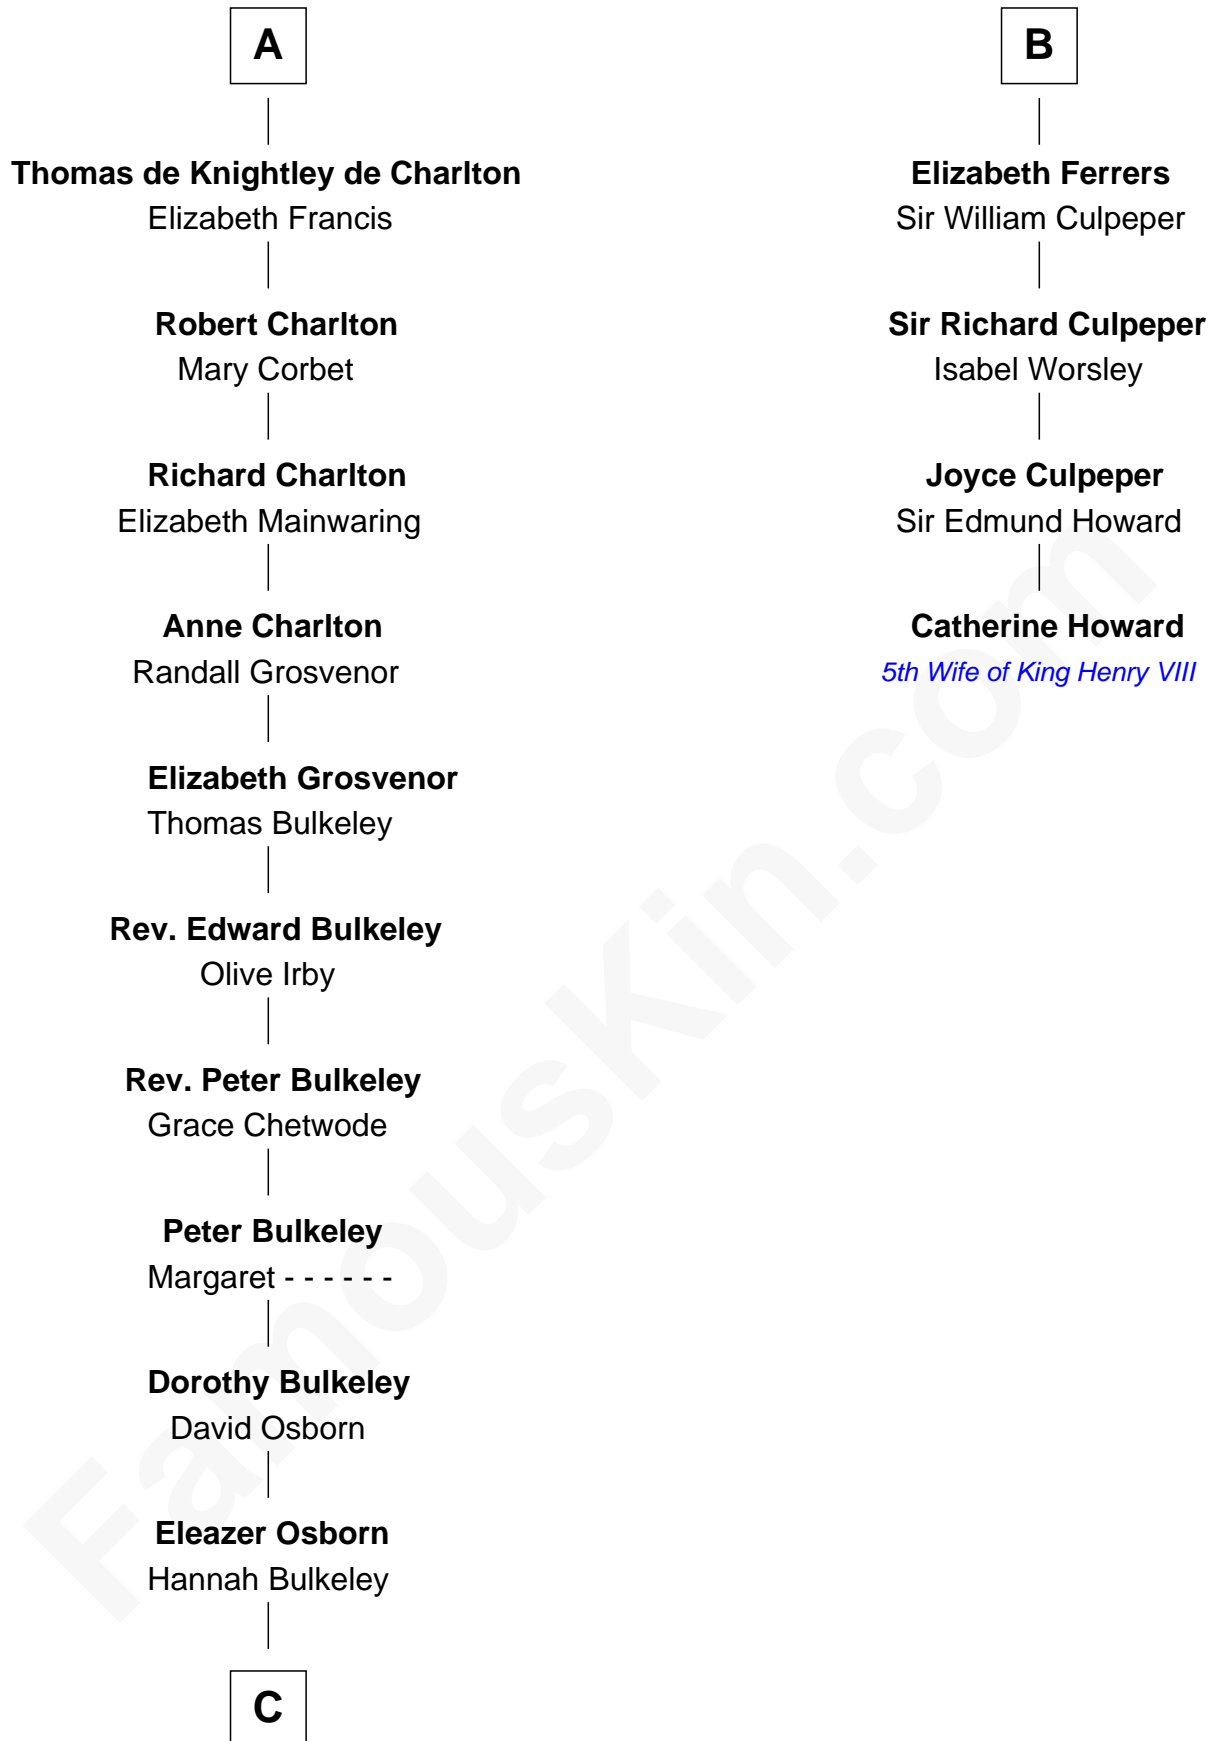

FamousKin.com

Relationship Chart of

Jay Gould

American Railroad "Robber Baron"

10th cousin 10 times removed of

Catherine Howard

5th Wife of King Henry VIII

C

—
Eleazer Osborn

Sarah Burr

—
Anna Osborn

Abraham Gould

—
John Burr Gould

Mary More

—
Jay Gould

"Robber Baron"