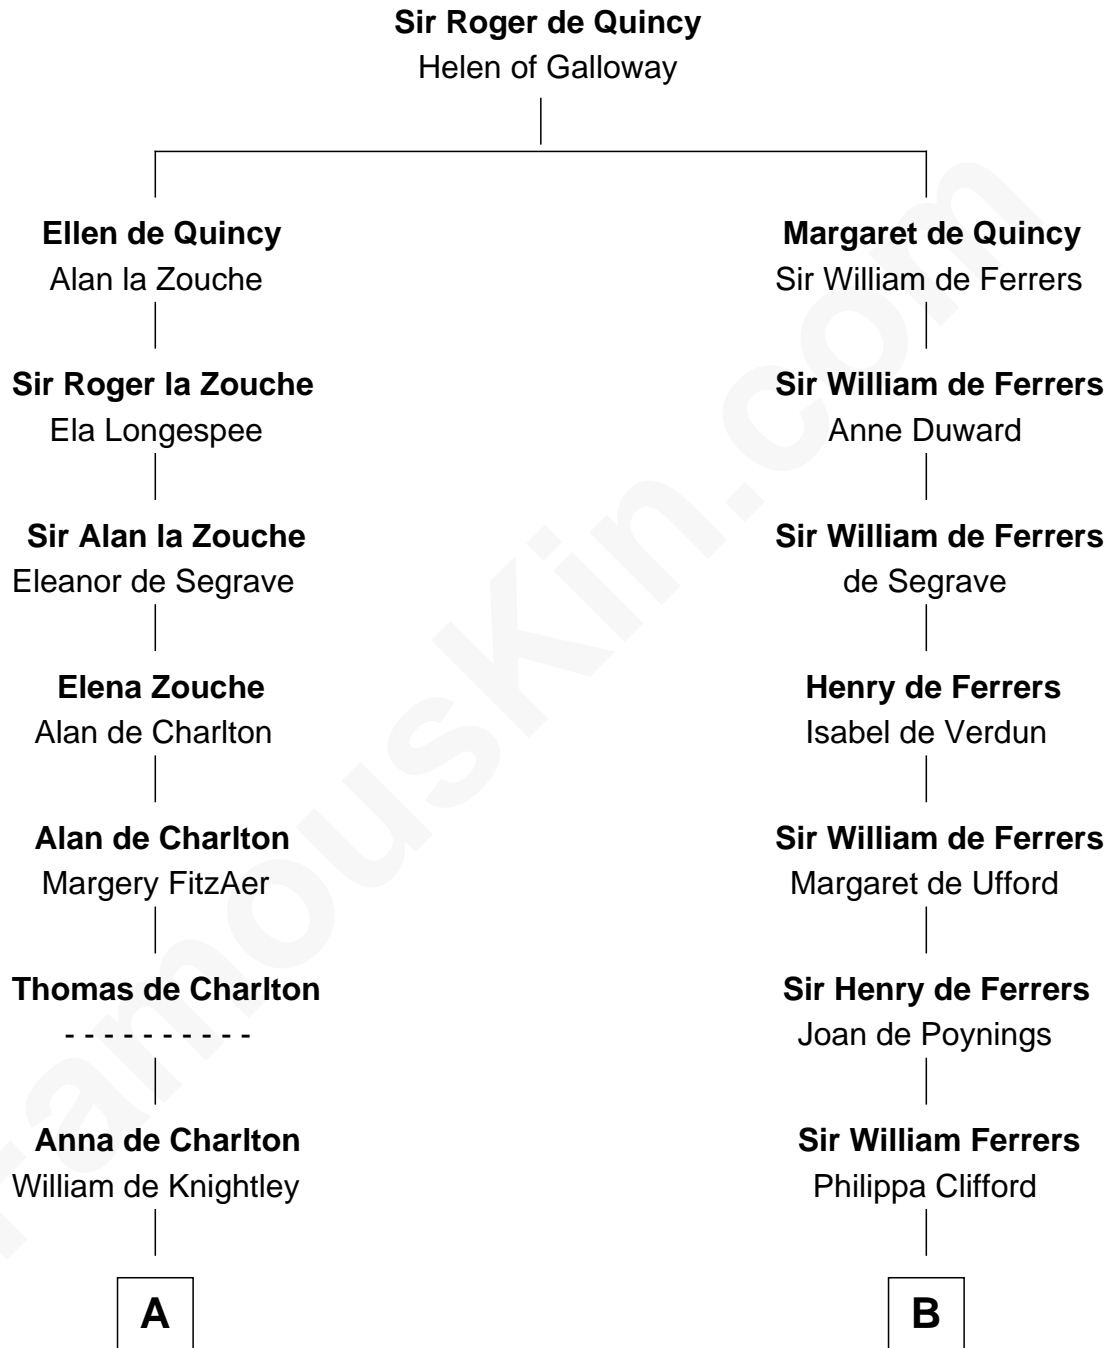

FamousKin.com

Relationship Chart of

Jay Gould

American Railroad "Robber Baron"

10th cousin 10 times removed of

Catherine Howard

5th Wife of King Henry VIII

C

—
Eleazer Osborn

Sarah Burr

—
Anna Osborn

Abraham Gould

—
John Burr Gould

Mary More

—
Jay Gould

"Robber Baron"