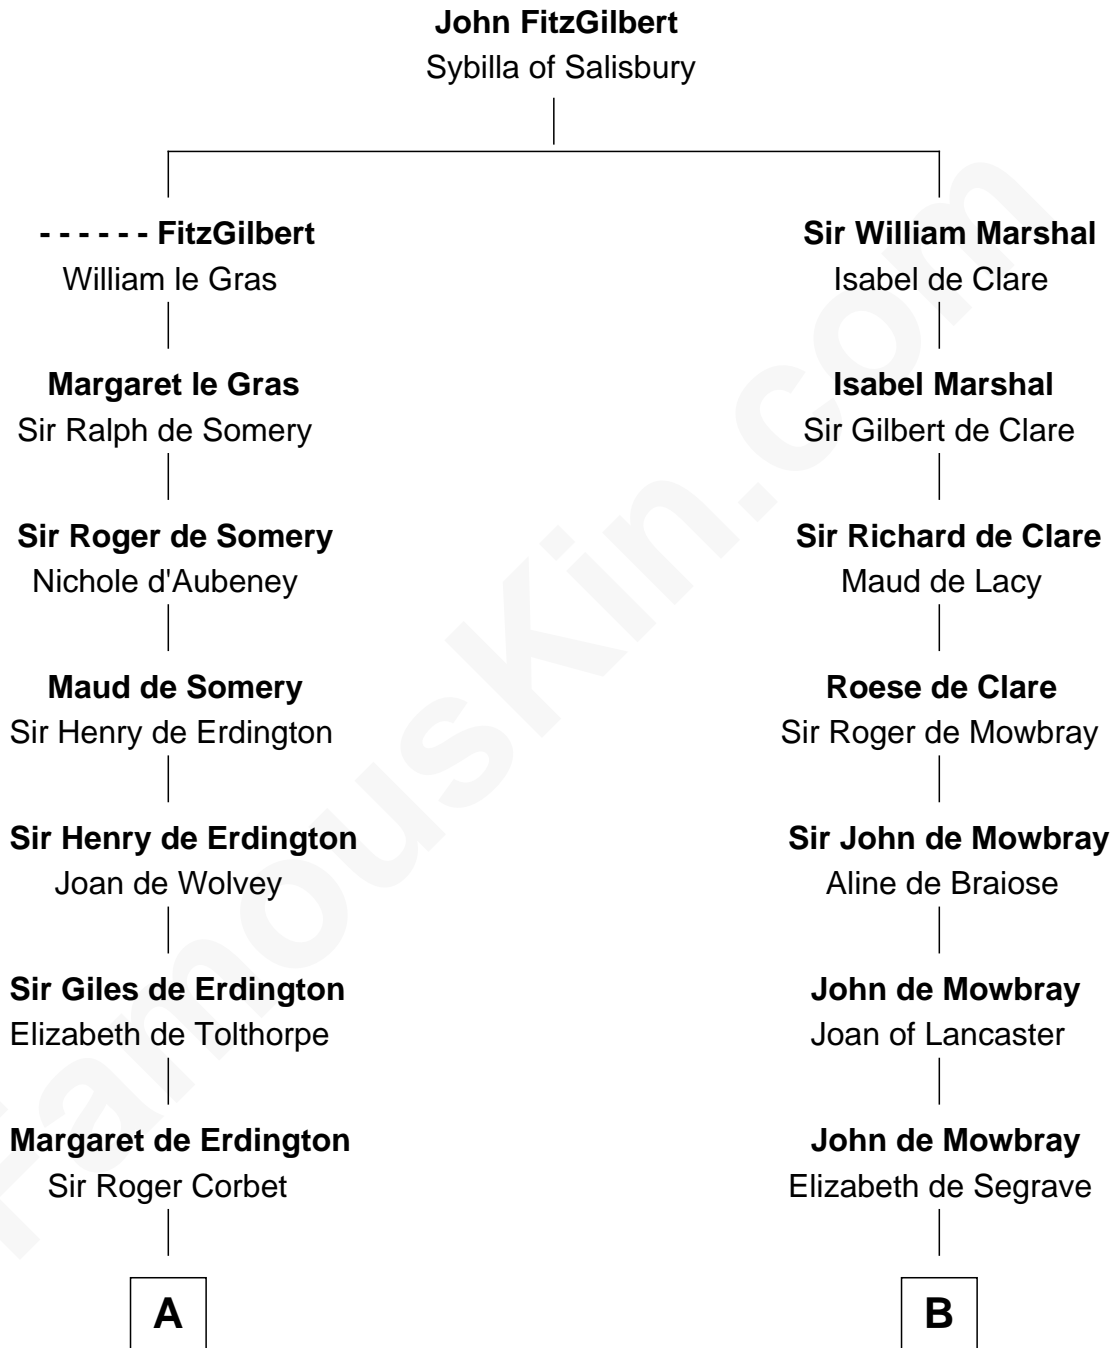

## Relationship Chart of

### Jay Gould

American Railroad "Robber Baron"

12th cousin 8 times removed of

### Catherine Howard

5th Wife of King Henry VIII

**C**

—  
**Eleazer Osborn**

Sarah Burr

—  
**Anna Osborn**

Abraham Gould

—  
**John Burr Gould**

Mary More

—  
**Jay Gould**

*"Robber Baron"*

FamousKin.com