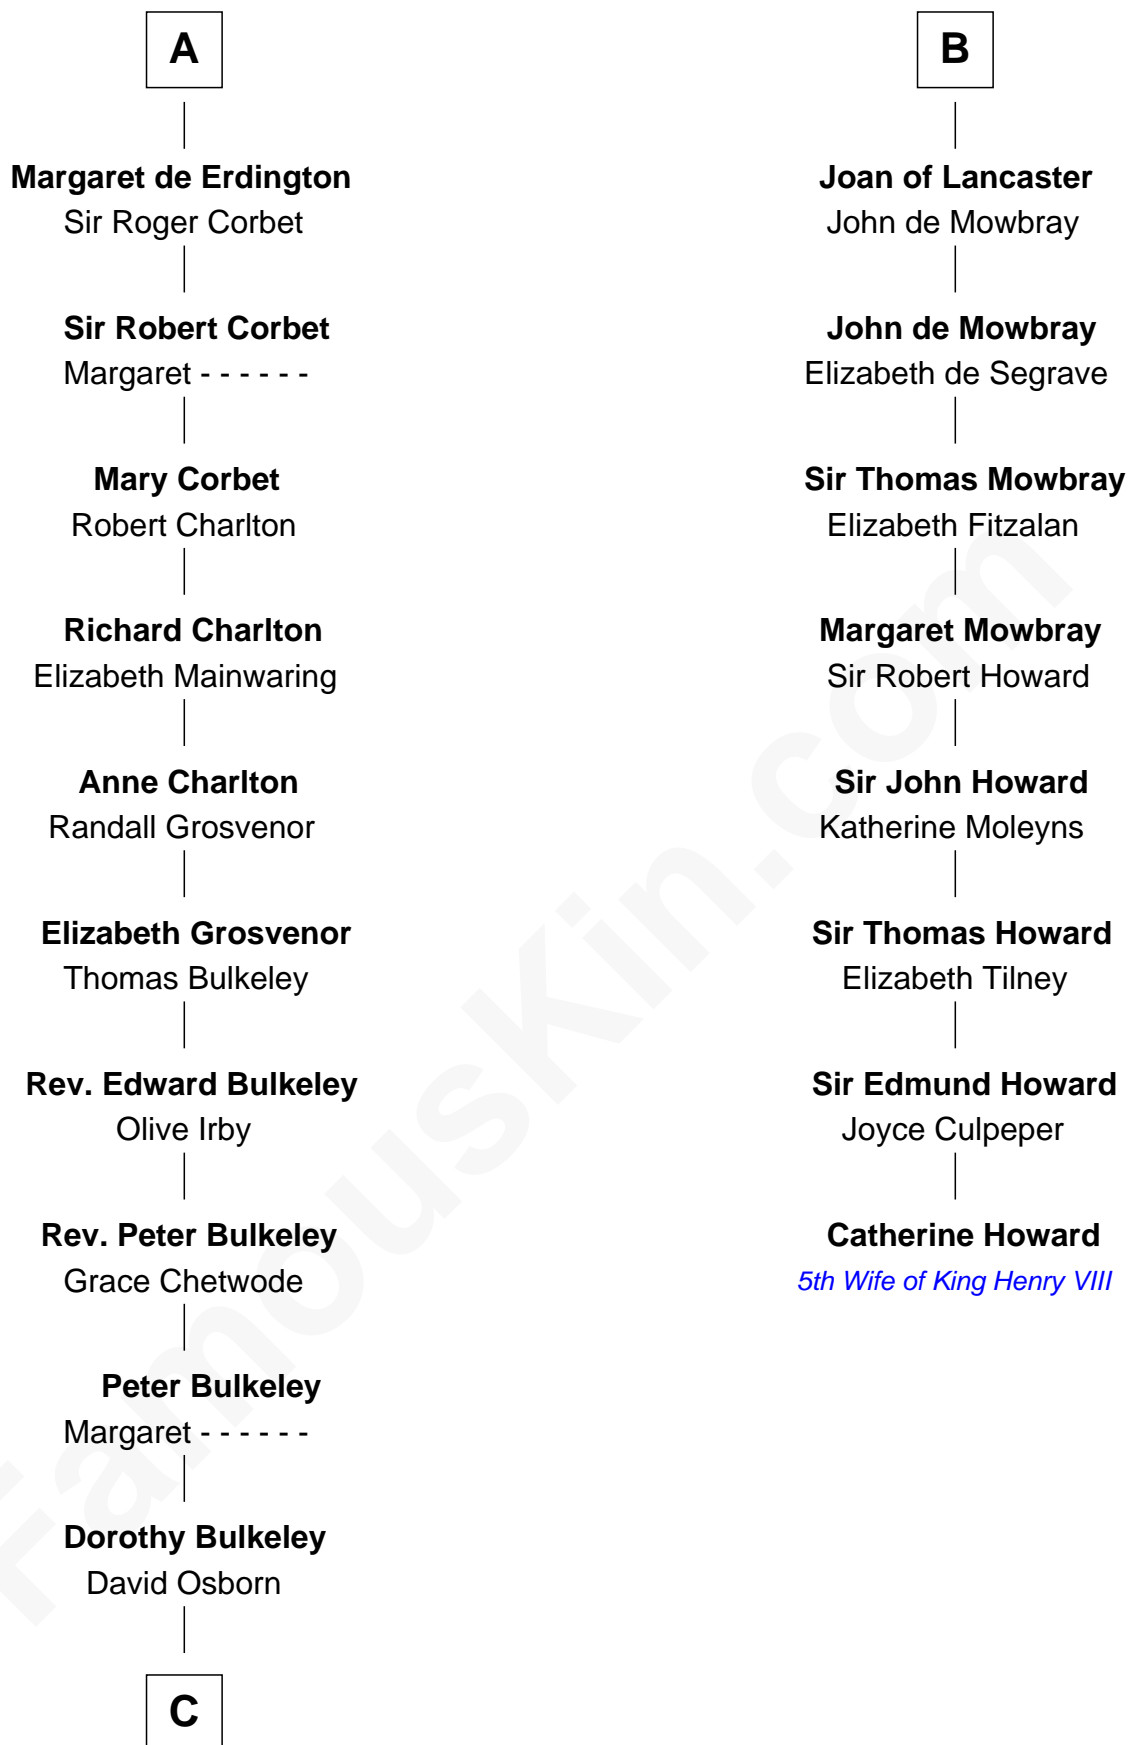

FamousKin.com

Relationship Chart of

Jay Gould

American Railroad "Robber Baron"

14th cousin 7 times removed of

Catherine Howard

5th Wife of King Henry VIII

Gottfried I, Count of Louvain

Ide de Chiny

C

—
Eleazer Osborn
Hannah Bulkeley

—
Eleazer Osborn
Sarah Burr

—
Anna Osborn
Abraham Gould

—
John Burr Gould
Mary More

—
Jay Gould
"Robber Baron"

FamousKin.com