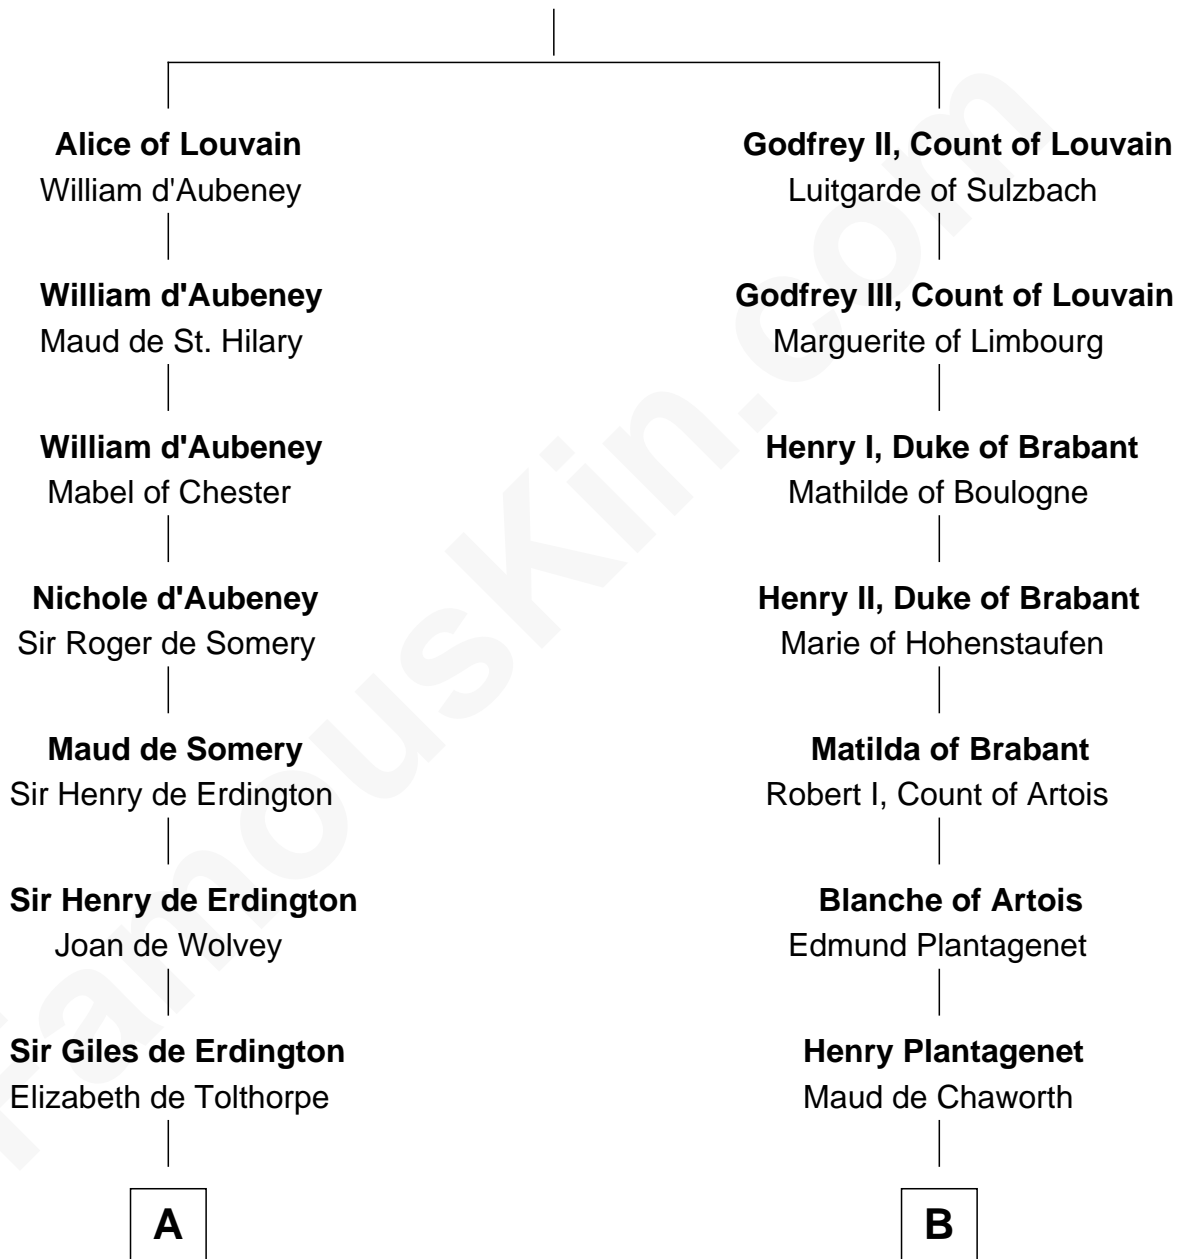

FamousKin.com

Relationship Chart of

Jay Gould

American Railroad "Robber Baron"

14th cousin 7 times removed of

Catherine Howard

5th Wife of King Henry VIII

Gottfried I, Count of Louvain

Ide de Chiny

C

—
Eleazer Osborn
Hannah Bulkeley

—
Eleazer Osborn
Sarah Burr

—
Anna Osborn
Abraham Gould

—
John Burr Gould
Mary More

—
Jay Gould
"Robber Baron"

FamousKin.com