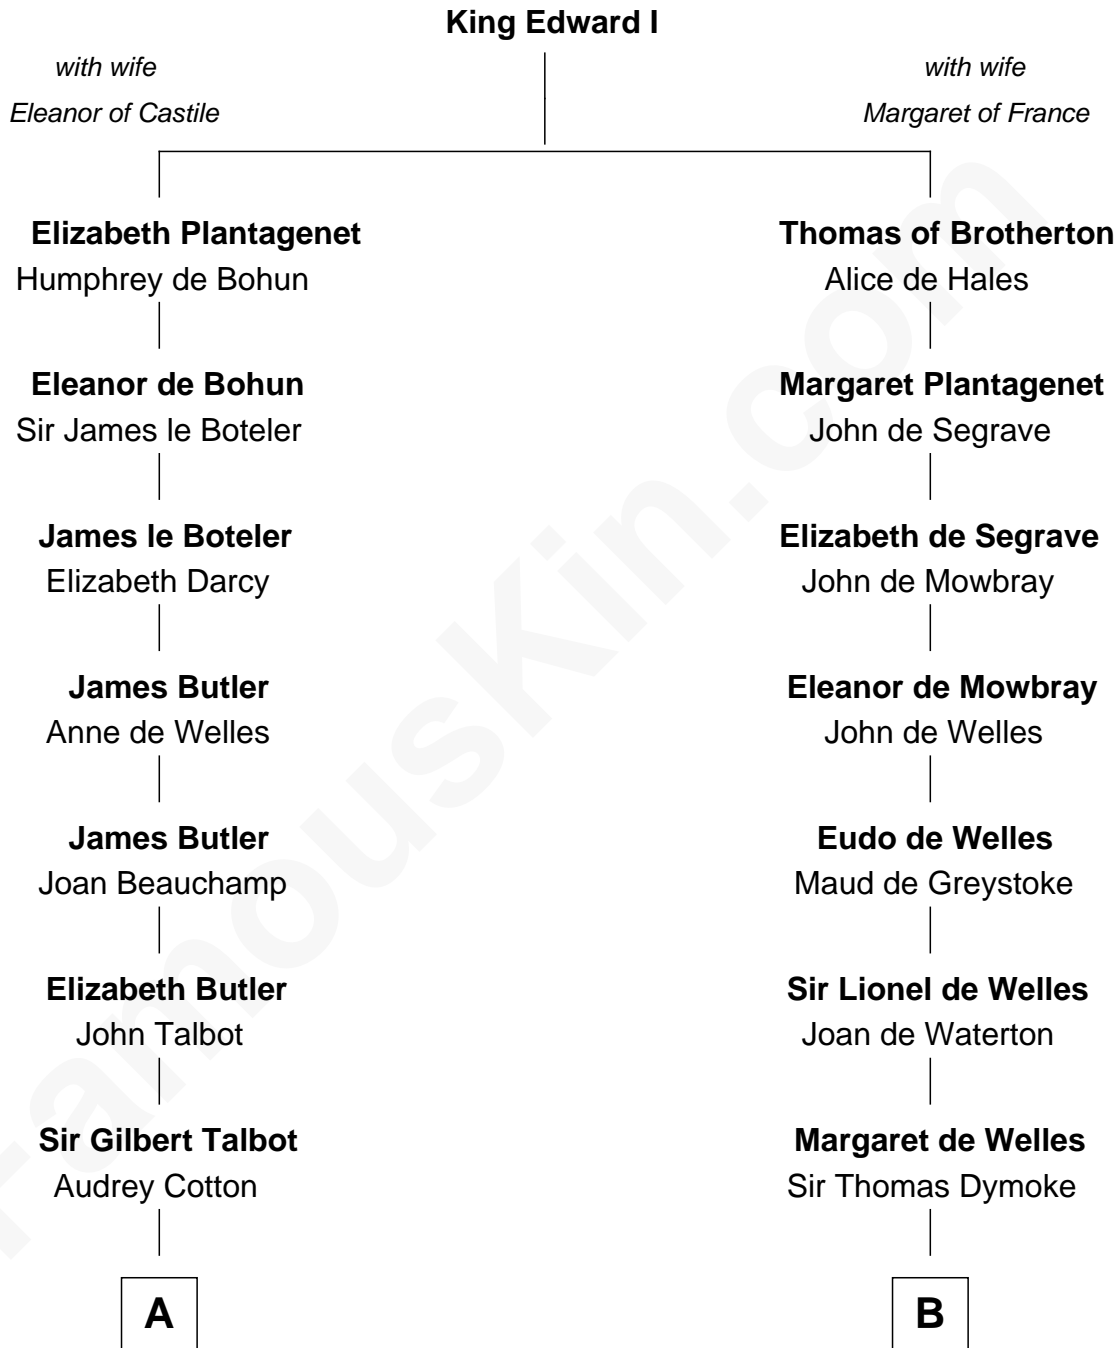

# FamousKin.com Relationship Chart of

**Jay Gould**

*American Railroad "Robber Baron"*

18th cousin of

**Ralph Waldo Emerson**

*American Poet*

**C**

**John Burr Gould**

Mary More

**Jay Gould**

*"Robber Baron"*

**D**

**Rev. William Emerson**

Ruth Haskins

**Ralph Waldo Emerson**

*American Poet*