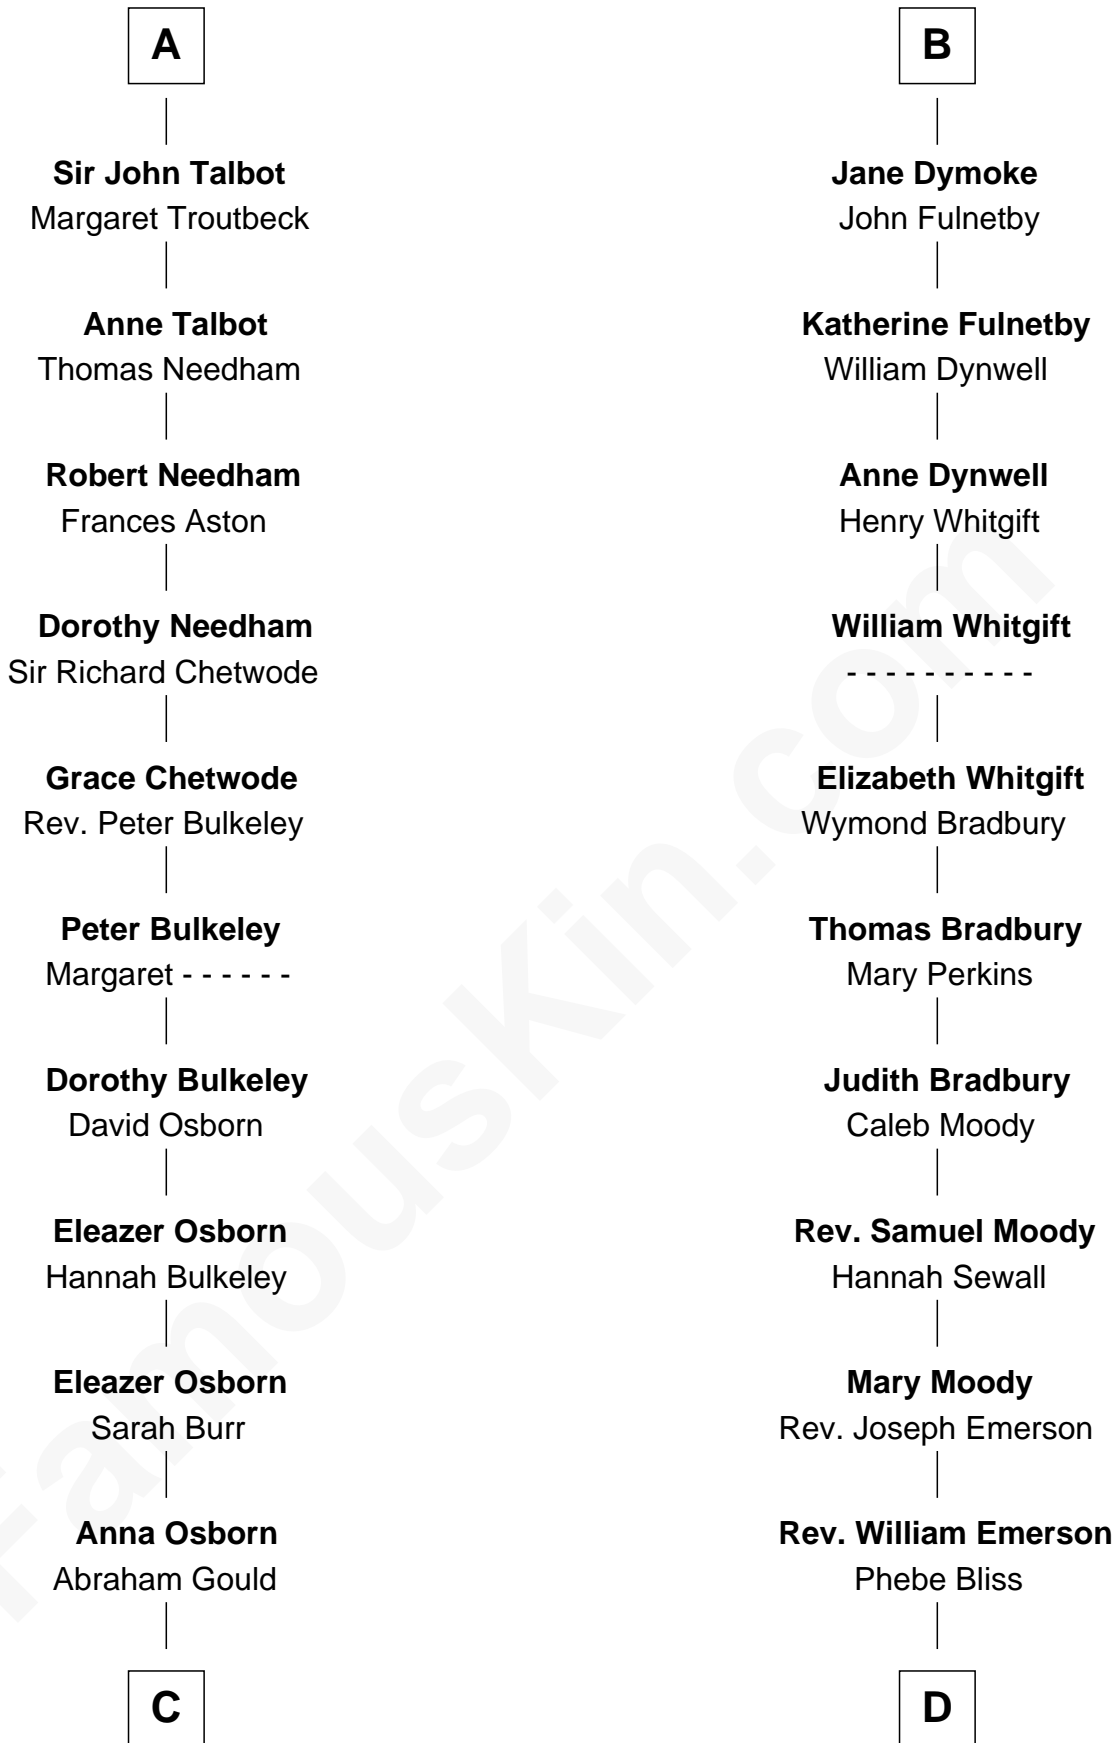

# FamousKin.com Relationship Chart of

**Jay Gould**

*American Railroad "Robber Baron"*

18th cousin of

**Ralph Waldo Emerson**

*American Poet*

**C**

**John Burr Gould**

Mary More

**Jay Gould**

*"Robber Baron"*

**D**

**Rev. William Emerson**

Ruth Haskins

**Ralph Waldo Emerson**

*American Poet*