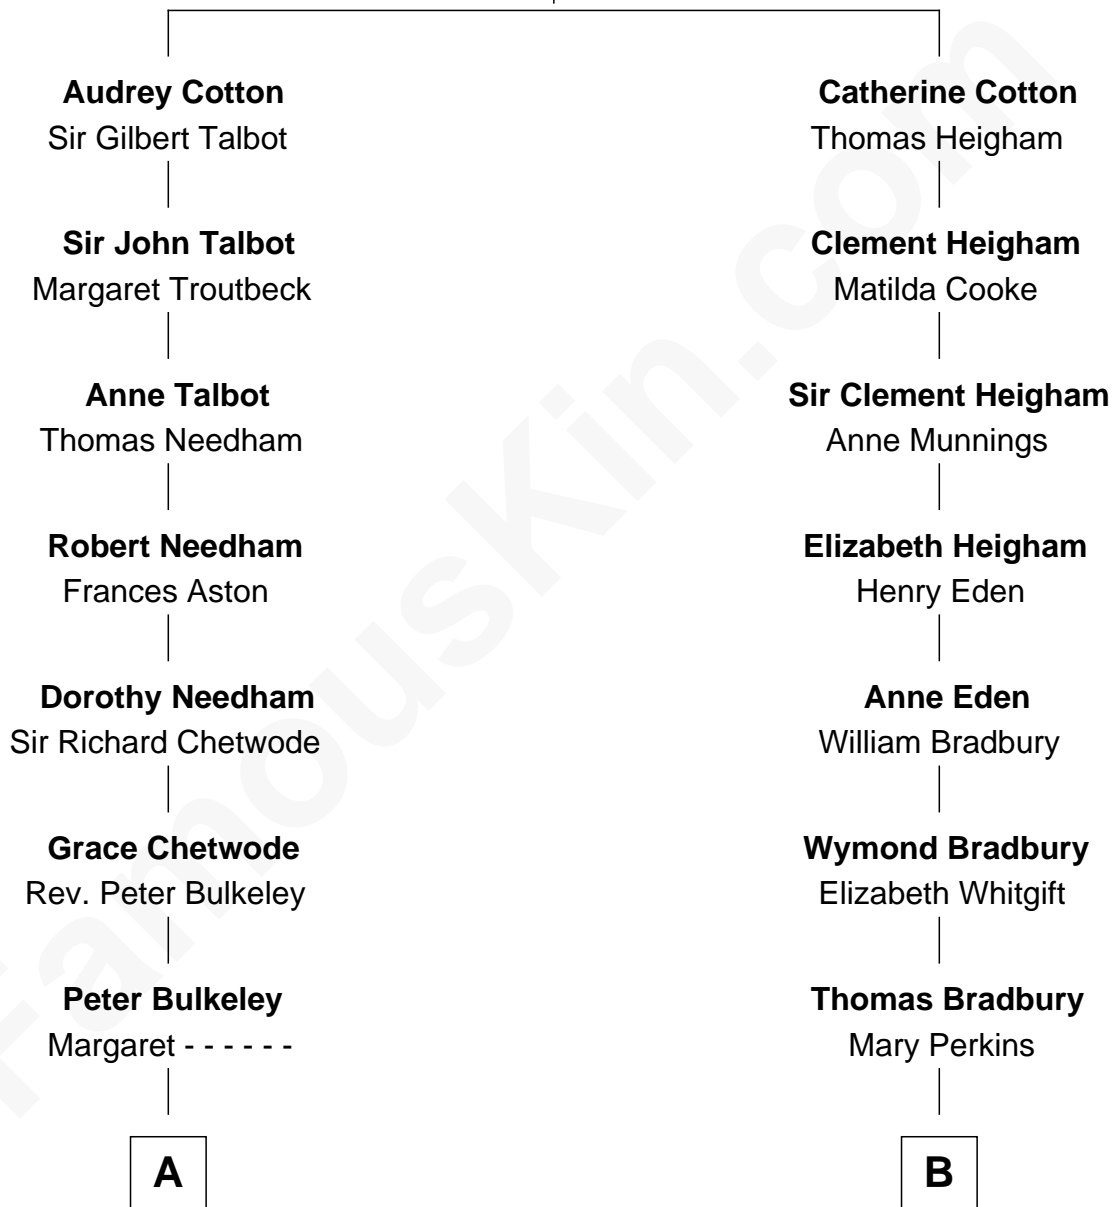

# FamousKin.com Relationship Chart of

**Jay Gould**

*American Railroad "Robber Baron"*

12th cousin of

**Ralph Waldo Emerson**

*American Poet*

**William Cotton**

Alice Abbott

**A**

**Dorothy Bulkeley**

David Osborn

**Eleazer Osborn**

Hannah Bulkeley

**Eleazer Osborn**

Sarah Burr

**Anna Osborn**

Abraham Gould

**John Burr Gould**

Mary More

**Jay Gould**

*"Robber Baron"*

**B**

**Judith Bradbury**

Caleb Moody