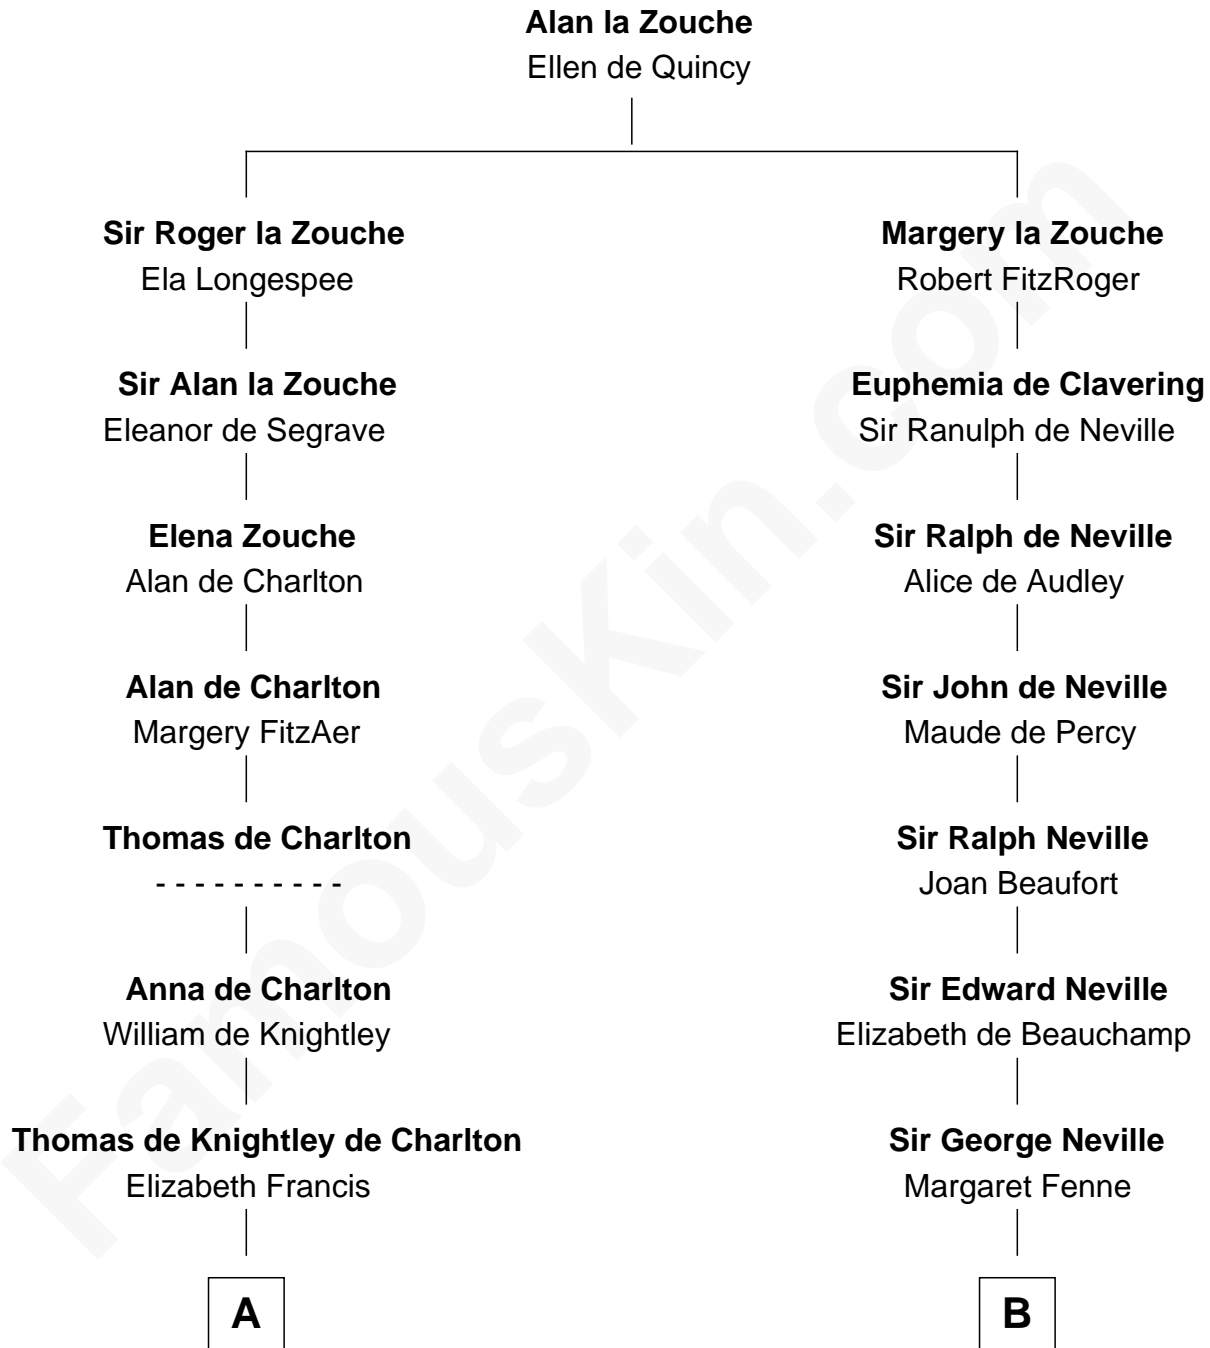

FamousKin.com

Relationship Chart of

Jay Gould

American Railroad "Robber Baron"

19th cousin 1 time removed of

Admiral Richard Byrd
Polar Explorer

C

Anna Osborn
Abraham Gould

John Burr Gould
Mary More

Jay Gould
"Robber Baron"

D

Richard Evelyn Byrd
Anne Harrison

Col. William Byrd
Jane Meriwether Rivers

Richard Evelyn Byrd
Eleanor Bolling Flood

Admiral Richard Byrd
Polar Explorer

FamousKin.com