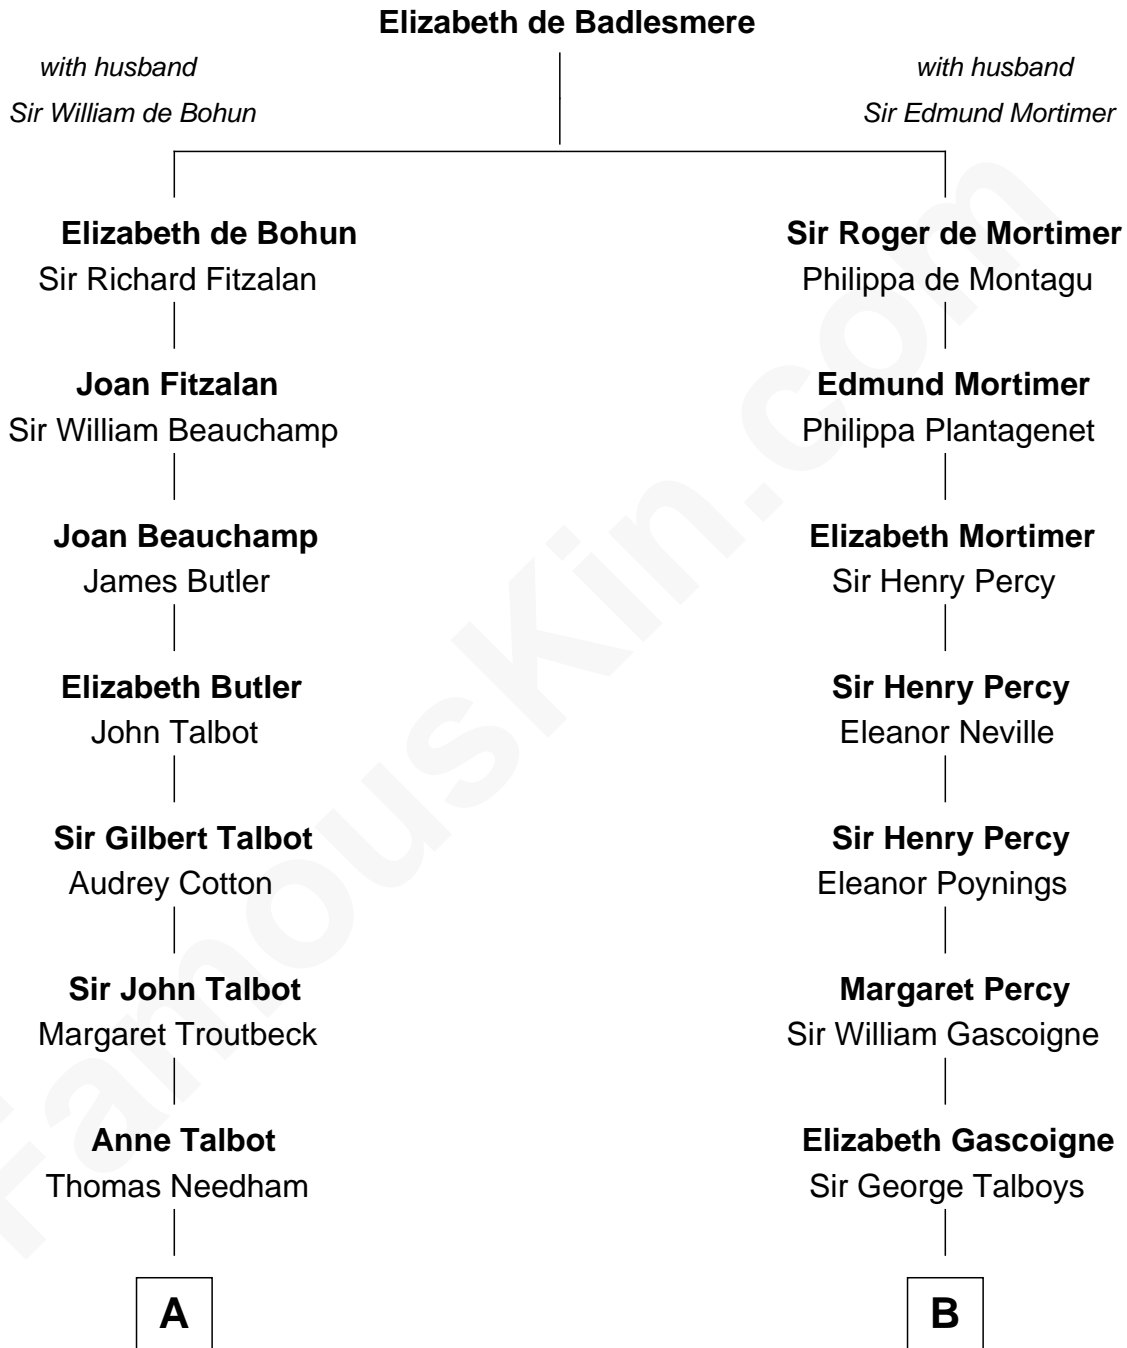

Thomas Nelson

Signer of the Declaration of Independence