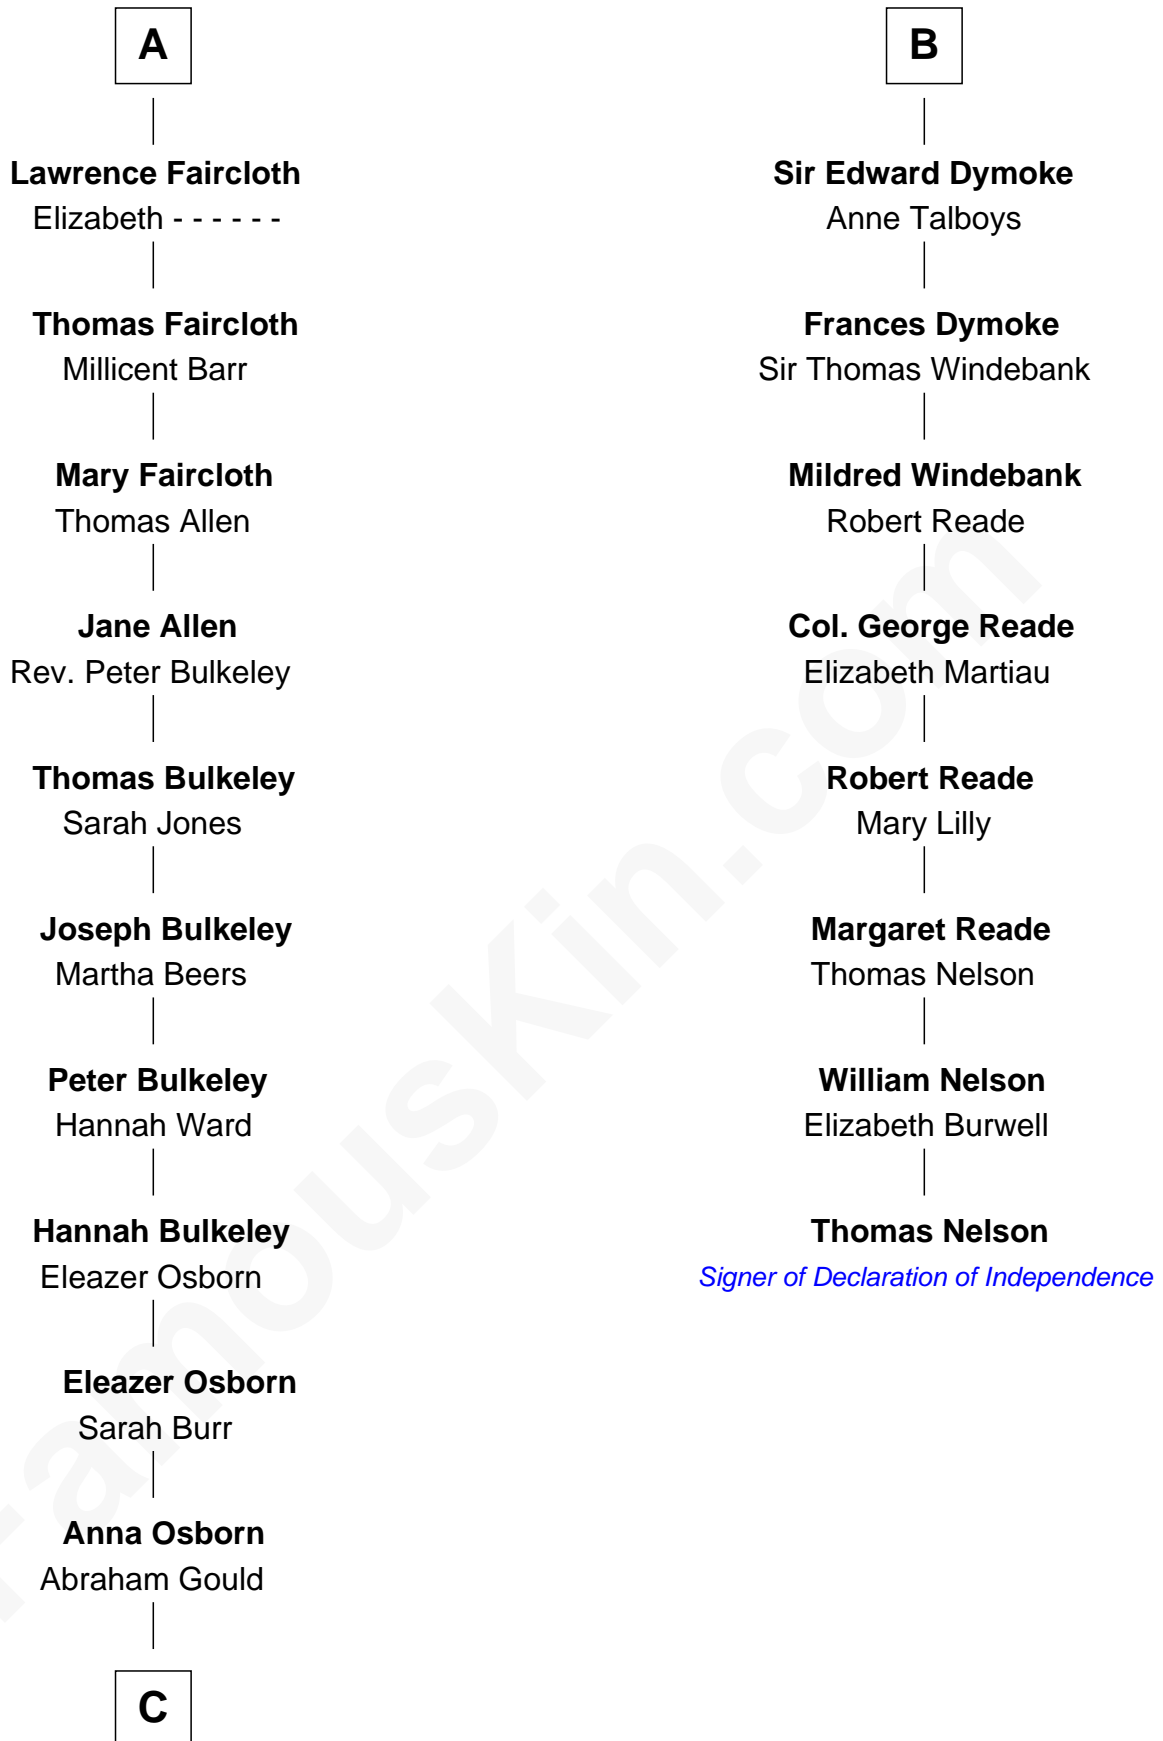

FamousKin.com

Relationship Chart of

Jay Gould

American Railroad "Robber Baron"

14th cousin 4 times removed of

Thomas Nelson

Signer of the Declaration of Independence

C

—
John Burr Gould

Mary More

—
Jay Gould

"Robber Baron"

FamousKin.com