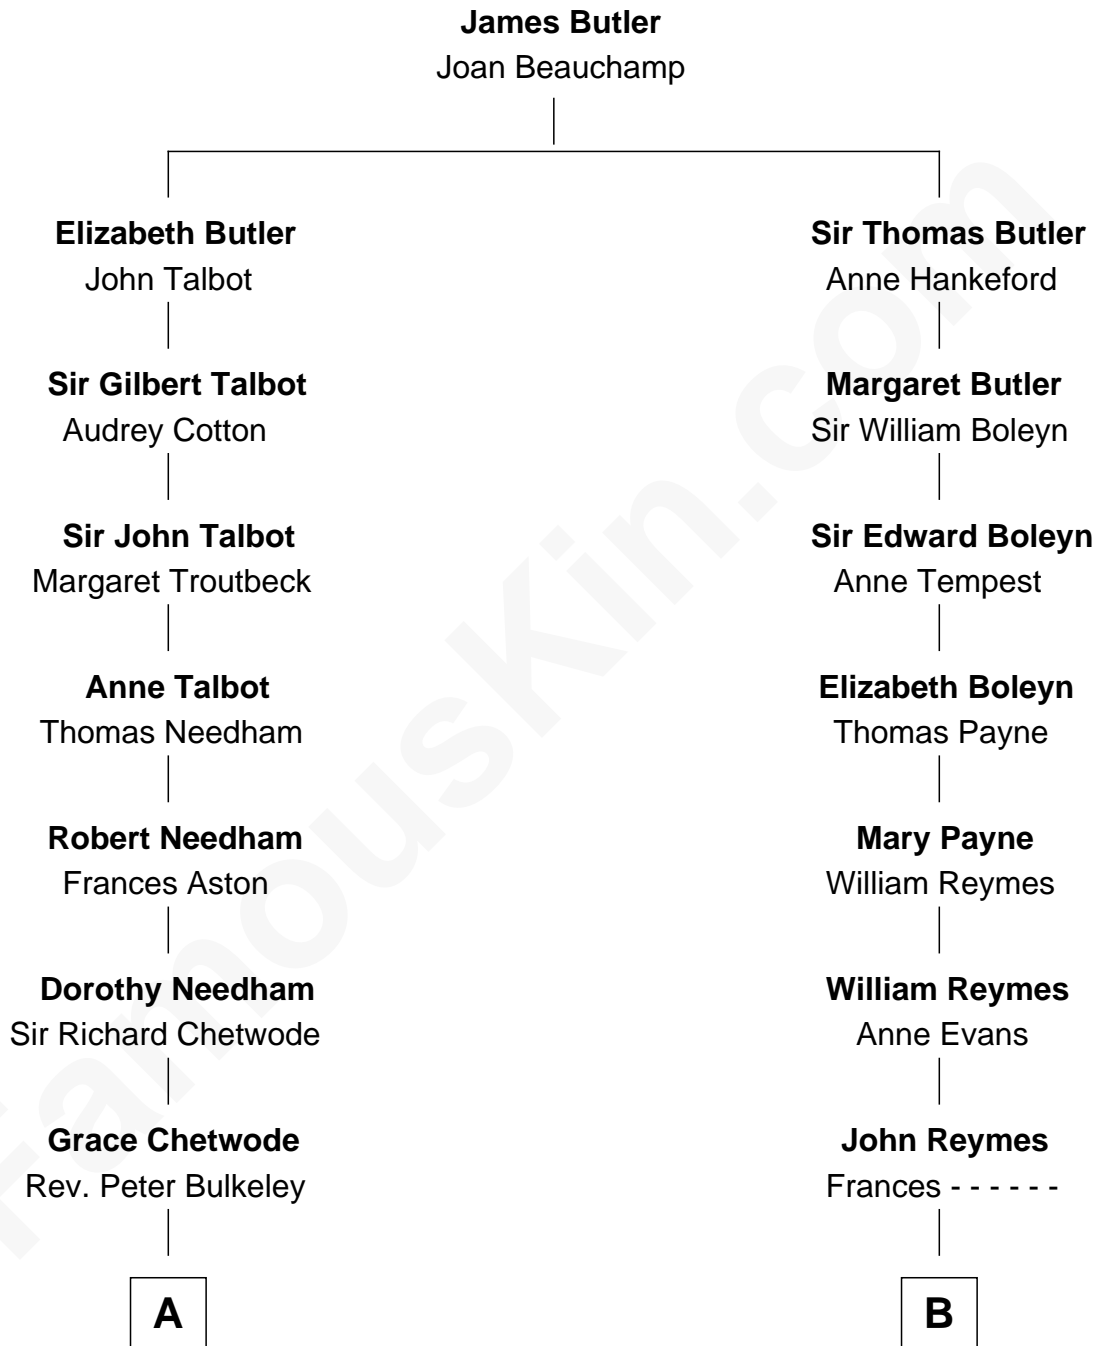

FamousKin.com

Relationship Chart of

Jay Gould

American Railroad "Robber Baron"

11th cousin 2 times removed of

William Floyd

Signer of the Declaration of Independence

A

Peter Bulkeley
Margaret - - - - -

Dorothy Bulkeley
David Osborn

Eleazer Osborn
Hannah Bulkeley

Eleazer Osborn
Sarah Burr

Anna Osborn
Abraham Gould

John Burr Gould
Mary More

Jay Gould
"Robber Baron"

B