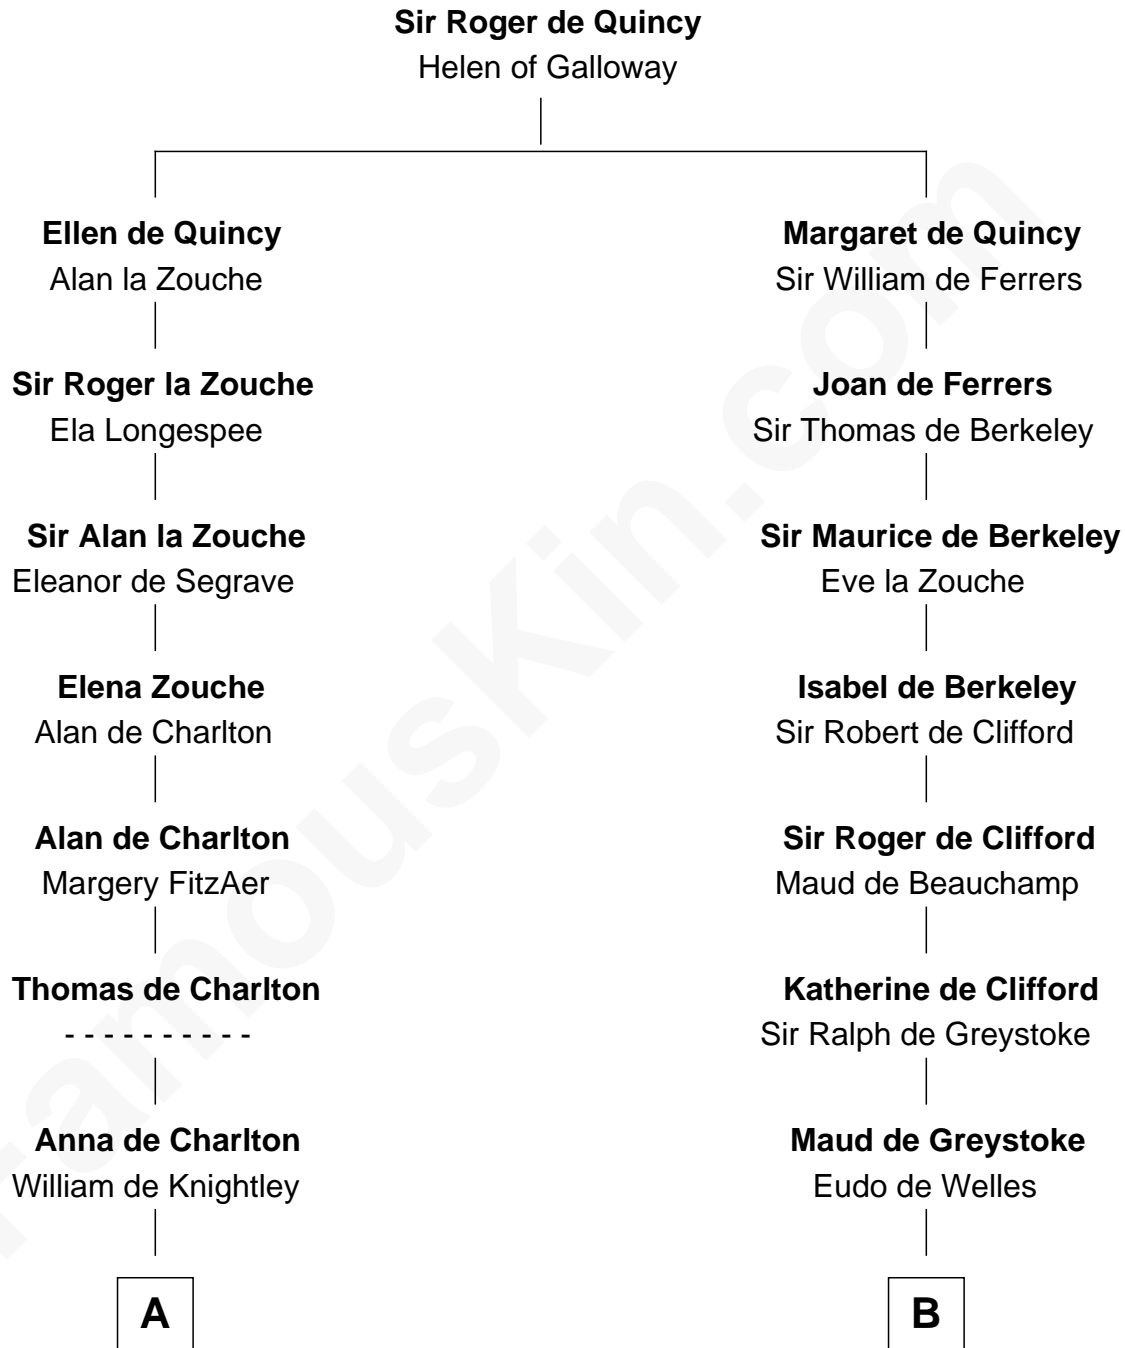

FamousKin.com

Relationship Chart of

Jay Gould

American Railroad "Robber Baron"

19th cousin 1 time removed of

William Floyd

Signer of the Declaration of Independence

C

Eleazer Osborn

Sarah Burr

Anna Osborn

Abraham Gould

John Burr Gould

Mary More

Jay Gould

"Robber Baron"