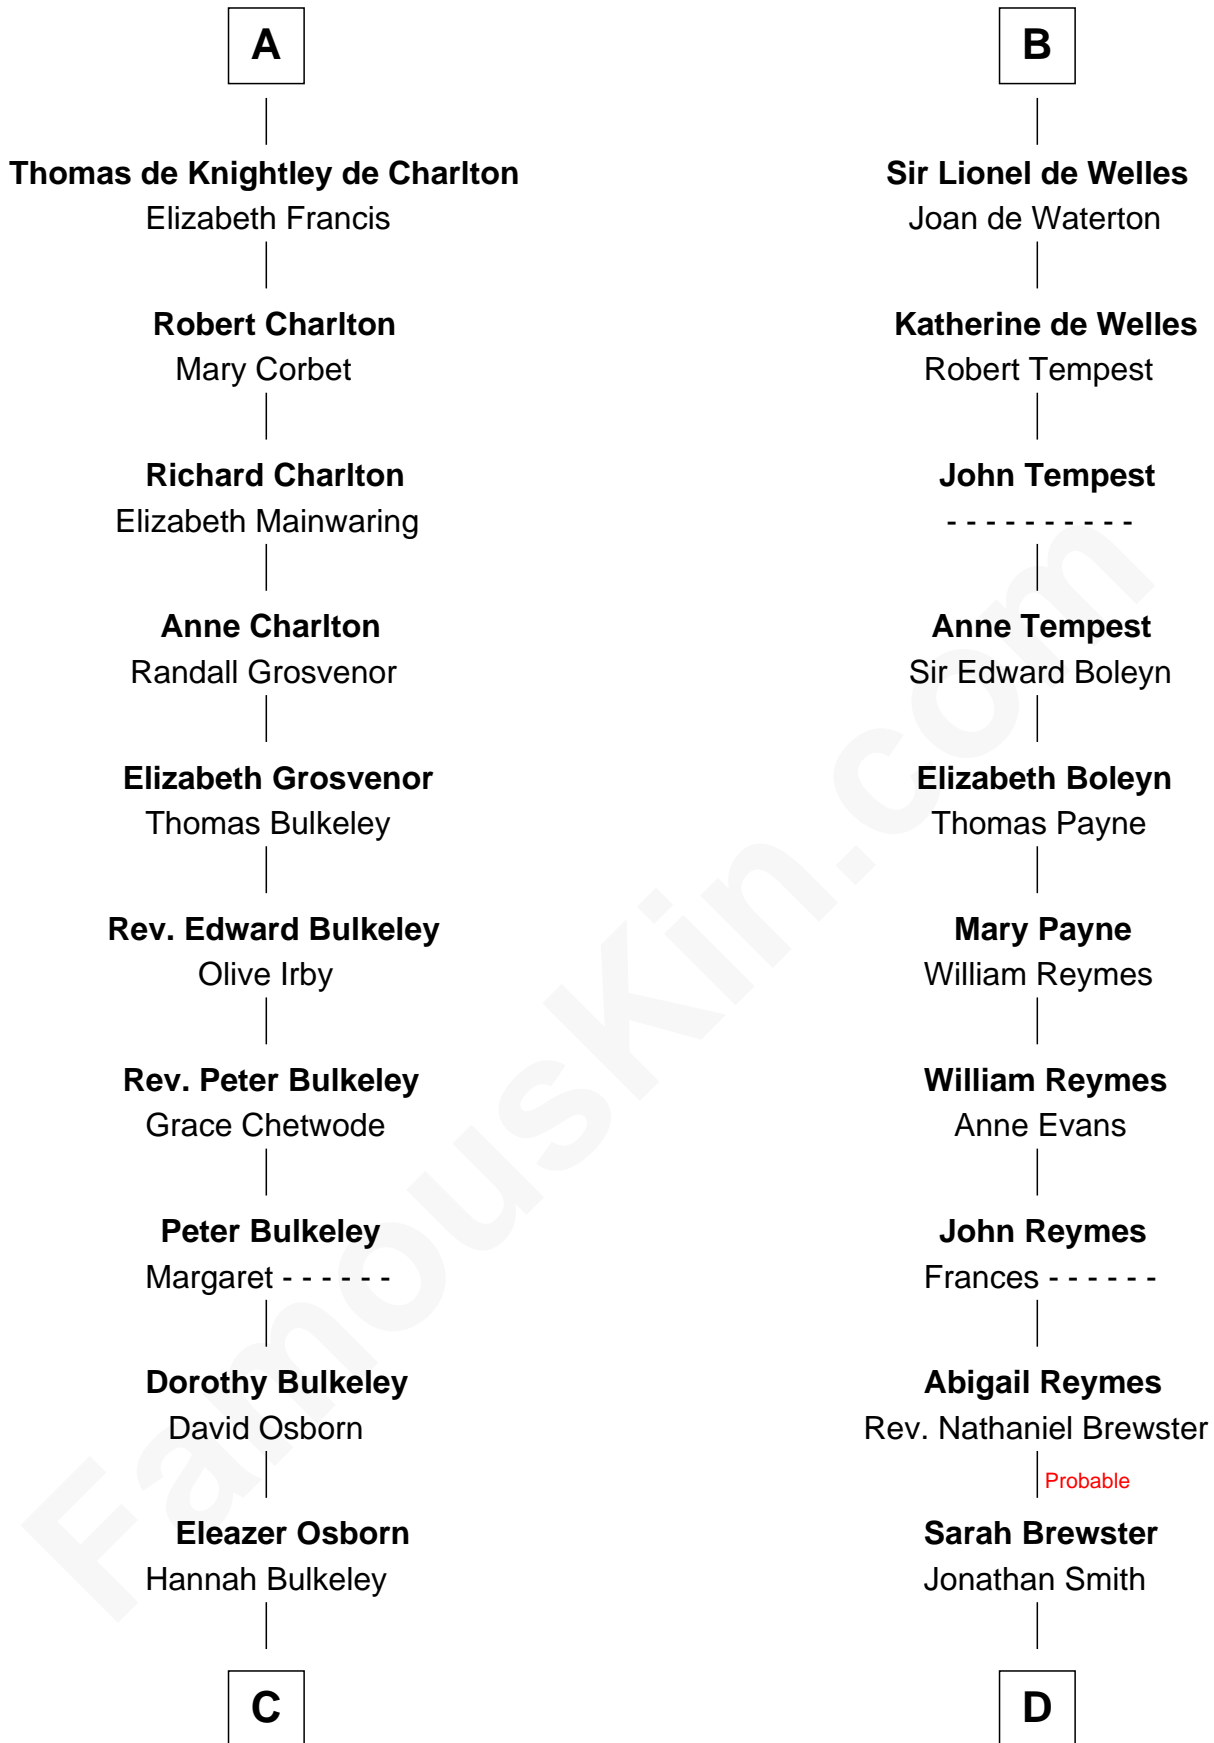

FamousKin.com

Relationship Chart of

Jay Gould

American Railroad "Robber Baron"

19th cousin 1 time removed of

William Floyd

Signer of the Declaration of Independence

C

Eleazer Osborn

Sarah Burr

Anna Osborn

Abraham Gould

John Burr Gould

Mary More

Jay Gould

"Robber Baron"