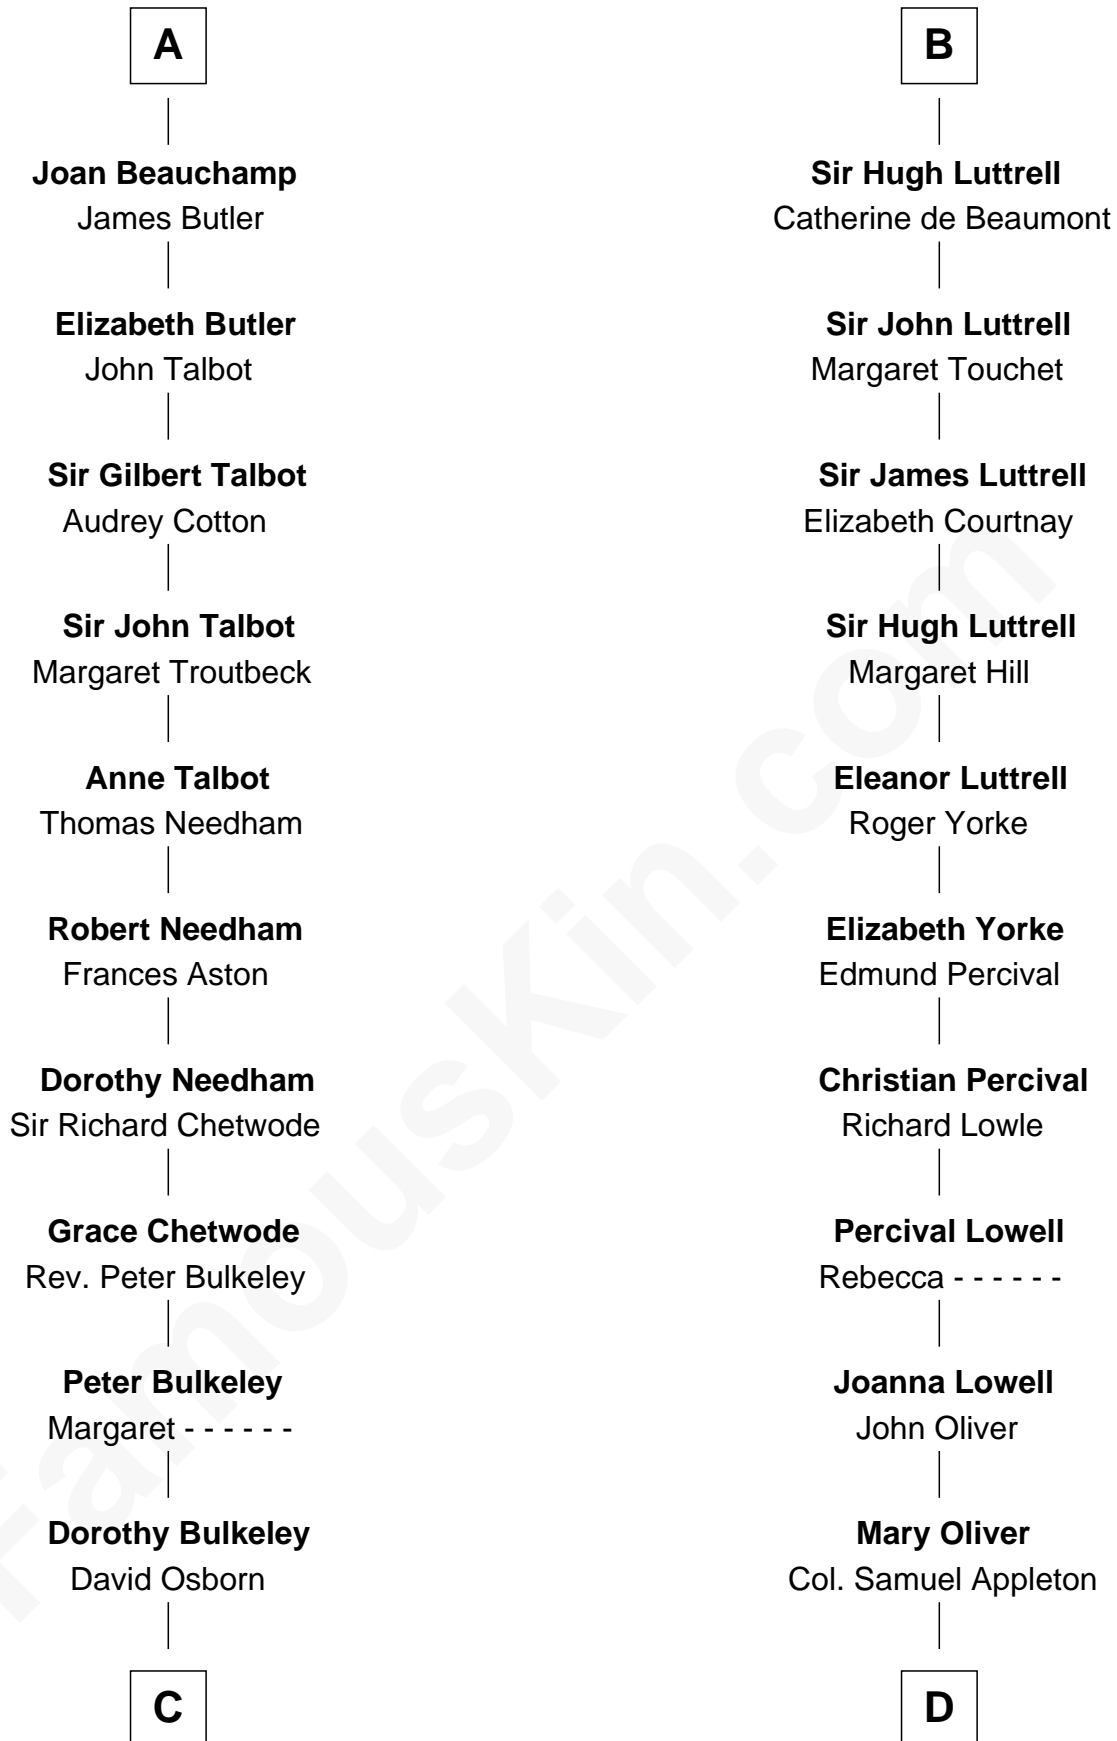

## Relationship Chart of

### Jay Gould

American Railroad "Robber Baron"

19th cousin 2 times removed of

### General William Whipple

Signer of the Declaration of Independence

**C**

**Eleazer Osborn**  
Hannah Bulkeley

**Eleazer Osborn**  
Sarah Burr

**Anna Osborn**  
Abraham Gould

**John Burr Gould**  
Mary More

**Jay Gould**  
*"Robber Baron"*

**D**

**Joanna Appleton**  
Matthew Whipple

**William Whipple**  
Mary Cutts

**General William Whipple**  
*Signer of Declaration of Independence*

FamousKin.com