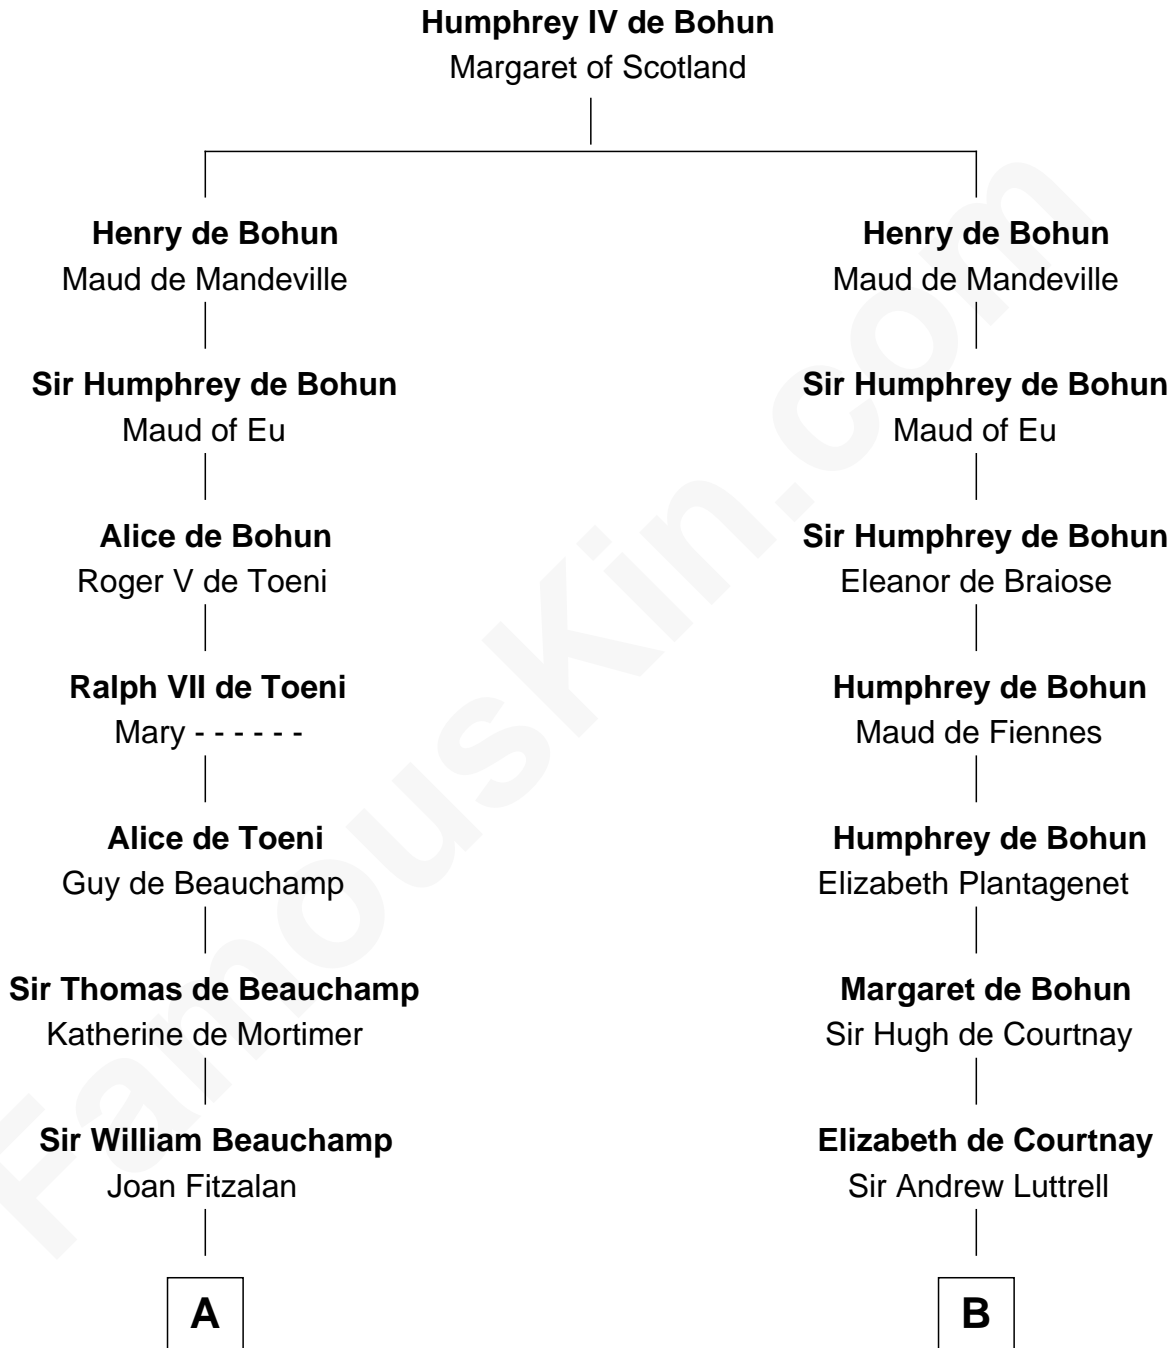

General William Whipple

Signer of the Declaration of Independence