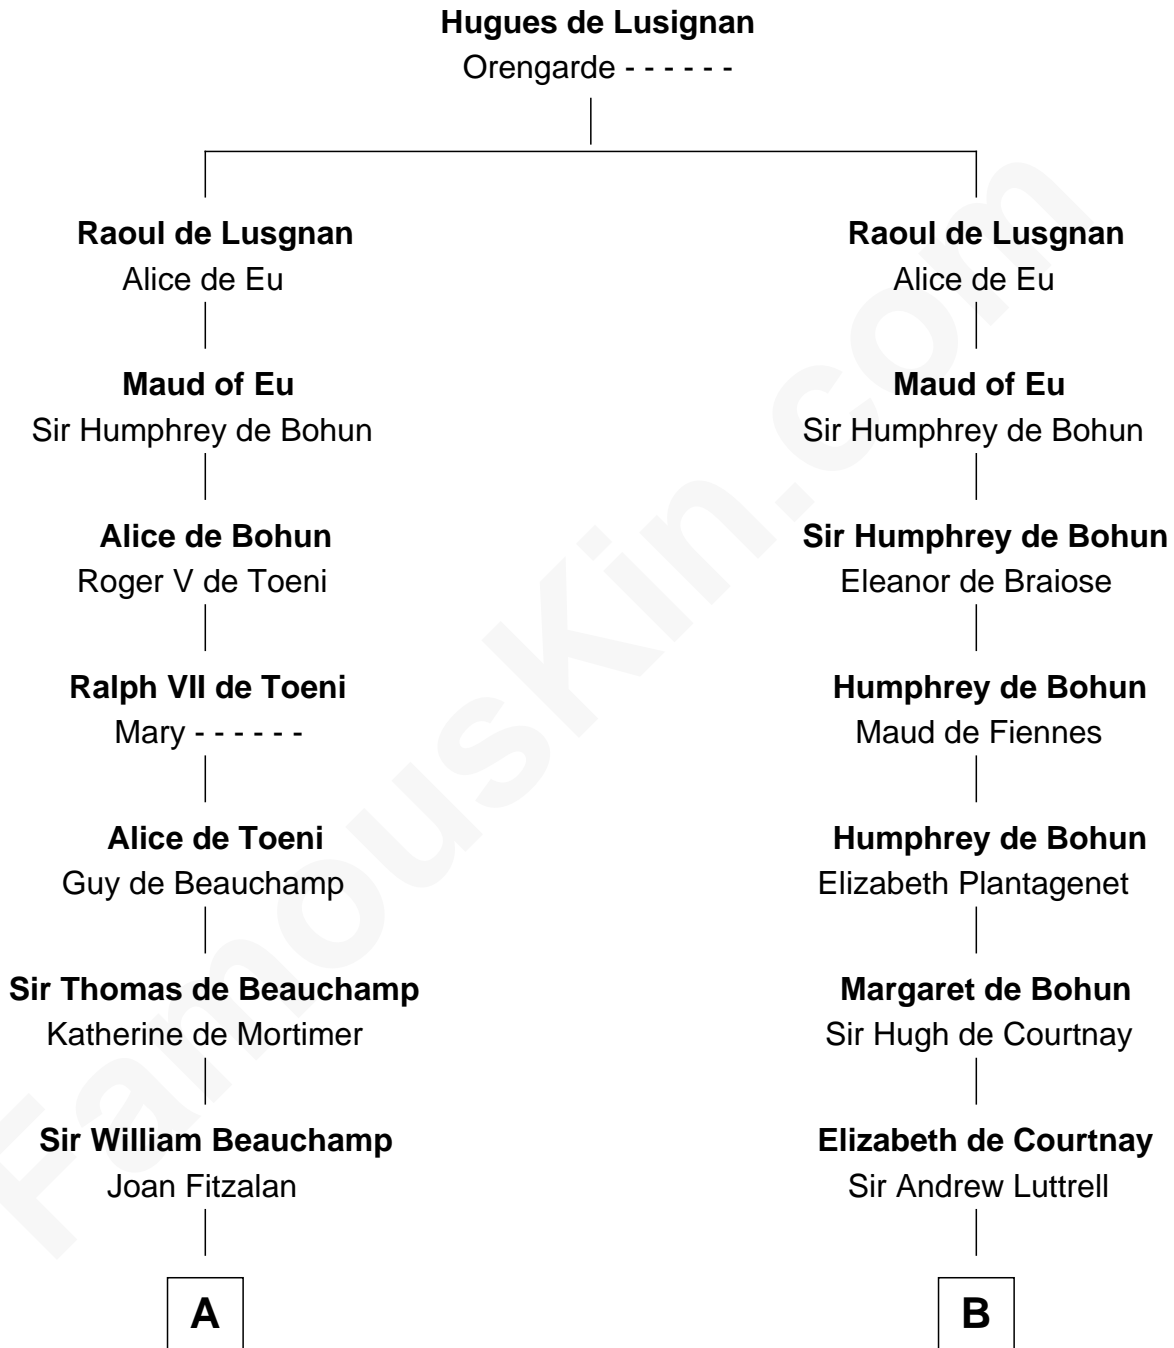

FamousKin.com

Relationship Chart of

Jay Gould

American Railroad "Robber Baron"

19th cousin 2 times removed of

General William Whipple

Signer of the Declaration of Independence

C

Eleazer Osborn
Hannah Bulkeley

Eleazer Osborn
Sarah Burr

Anna Osborn
Abraham Gould

John Burr Gould
Mary More

Jay Gould
"Robber Baron"

D

Joanna Appleton
Matthew Whipple

William Whipple
Mary Cutts

General William Whipple
Signer of Declaration of Independence

FamousKin.com