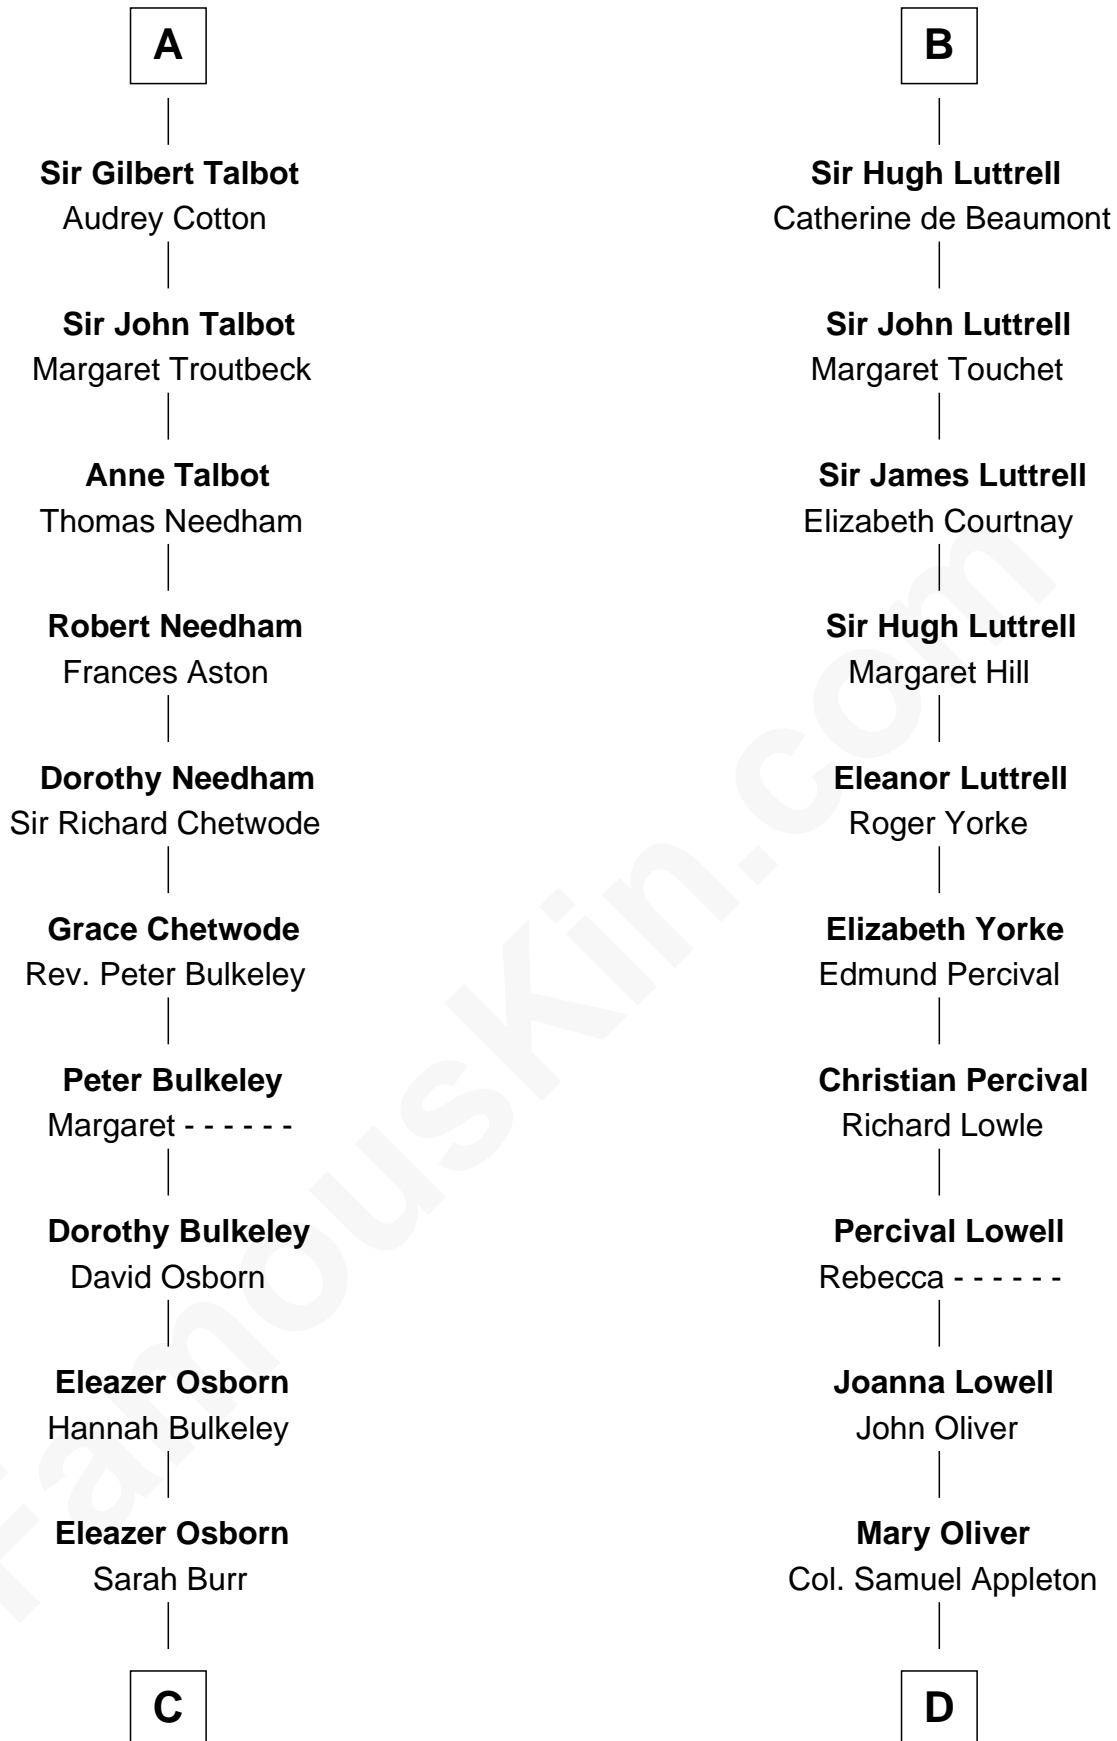

FamousKin.com

Relationship Chart of

Jay Gould

American Railroad "Robber Baron"

19th cousin of

General William Whipple

Signer of the Declaration of Independence

C

Anna Osborn
Abraham Gould

John Burr Gould
Mary More

Jay Gould
"Robber Baron"

D

Joanna Appleton
Matthew Whipple

William Whipple
Mary Cutts

General William Whipple
Signer of Declaration of Independence

FamousKin.com