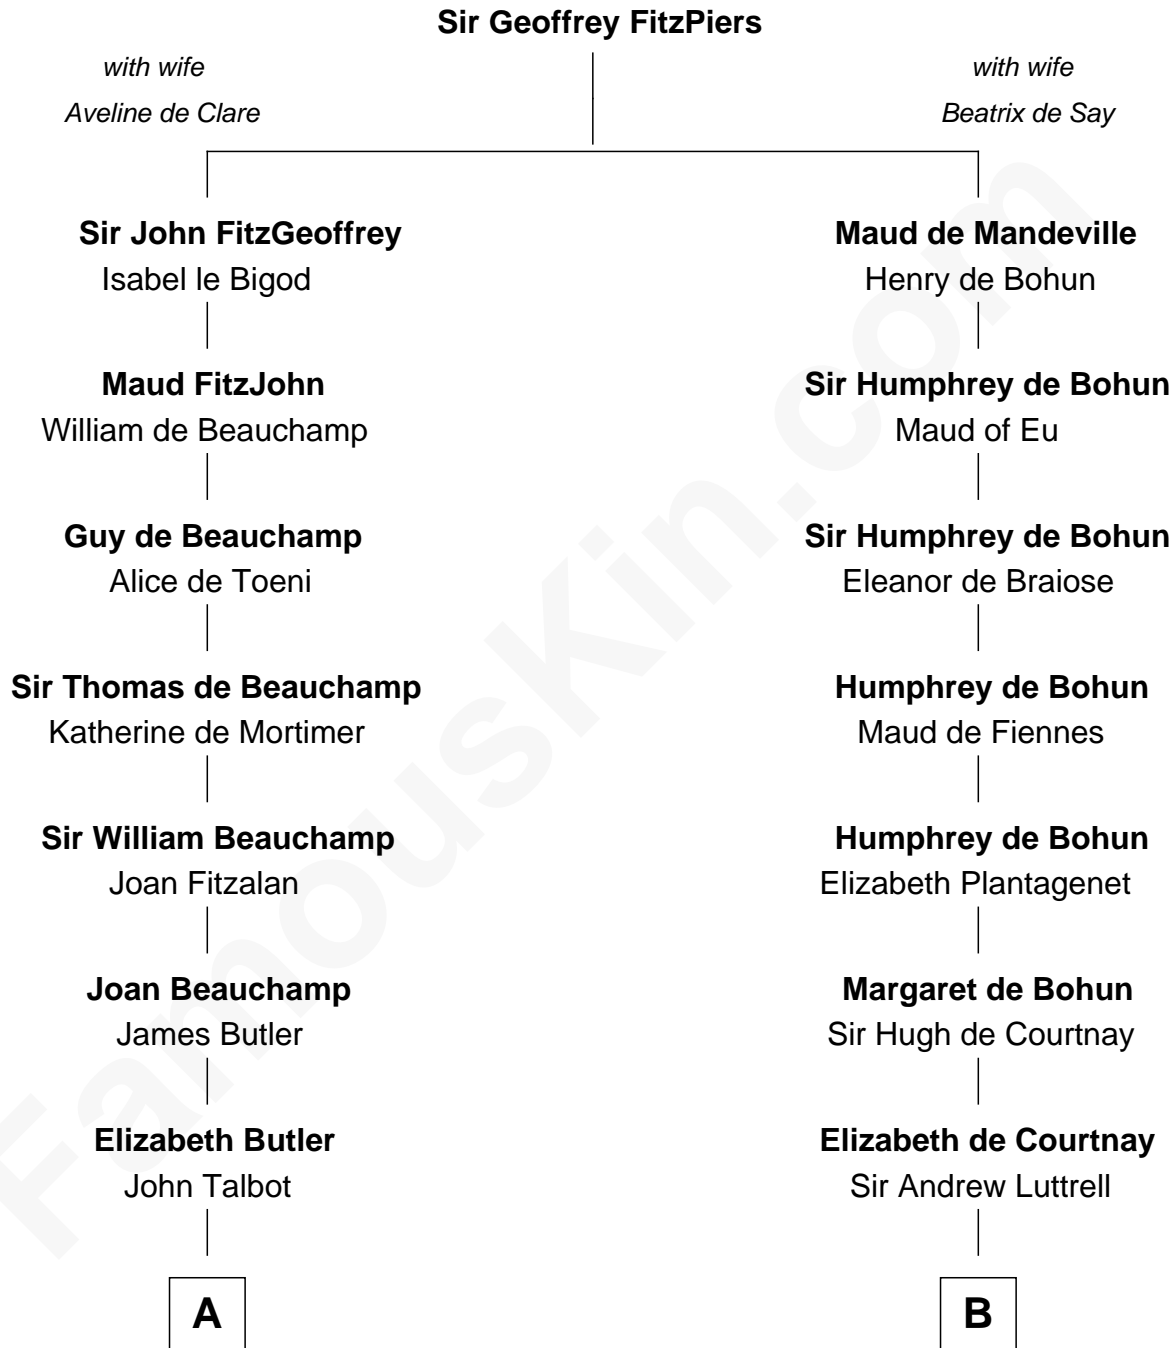

FamousKin.com

Relationship Chart of

Jay Gould

American Railroad "Robber Baron"

19th cousin of

General William Whipple

Signer of the Declaration of Independence

C

Anna Osborn
Abraham Gould

John Burr Gould
Mary More

Jay Gould
"Robber Baron"

D

Joanna Appleton
Matthew Whipple

William Whipple
Mary Cutts

General William Whipple
Signer of Declaration of Independence

FamousKin.com