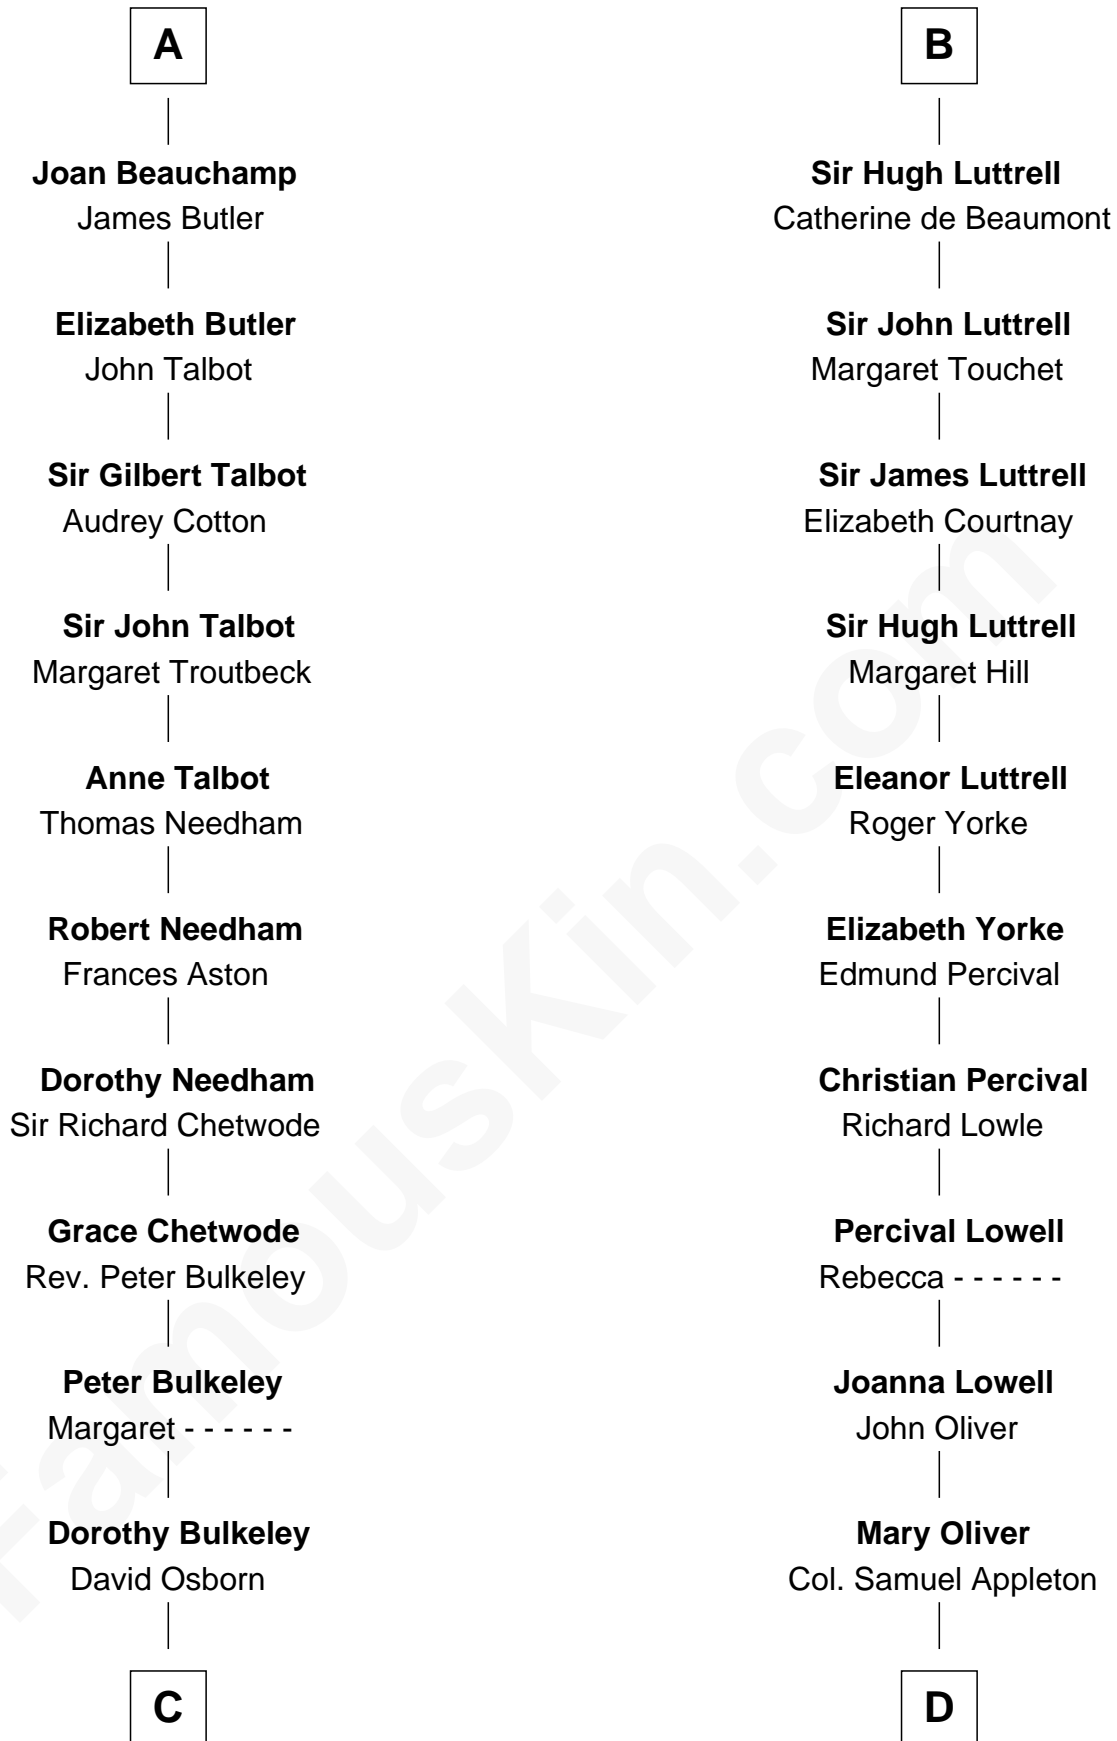

FamousKin.com

Relationship Chart of

Jay Gould

American Railroad "Robber Baron"

19th cousin 2 times removed of

General William Whipple

Signer of the Declaration of Independence

C

Eleazer Osborn
Hannah Bulkeley

Eleazer Osborn
Sarah Burr

Anna Osborn
Abraham Gould

John Burr Gould
Mary More

Jay Gould
"Robber Baron"

D

Joanna Appleton
Matthew Whipple

William Whipple
Mary Cutts