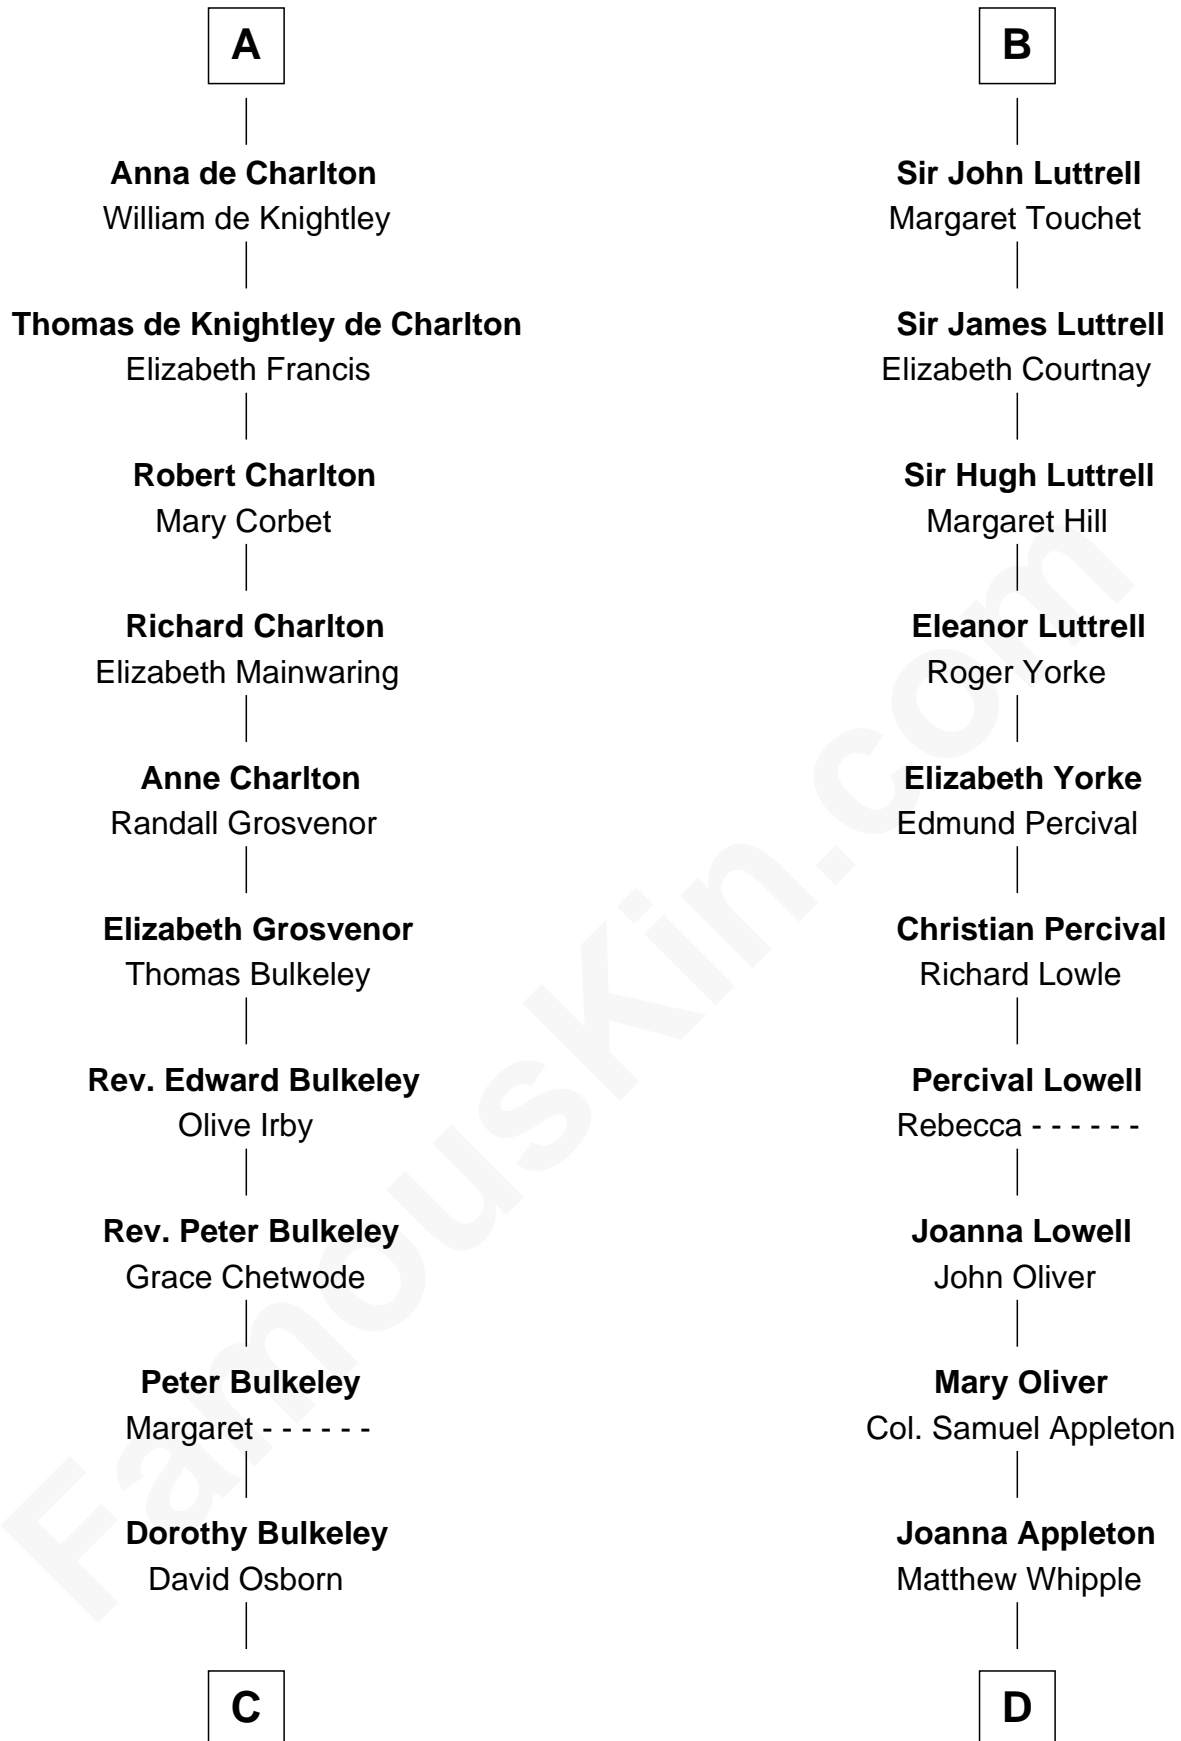

FamousKin.com

Relationship Chart of

Jay Gould

American Railroad "Robber Baron"

18th cousin 3 times removed of

General William Whipple

Signer of the Declaration of Independence

C

Eleazer Osborn
Hannah Bulkeley

Eleazer Osborn
Sarah Burr

Anna Osborn
Abraham Gould

John Burr Gould
Mary More

Jay Gould
"Robber Baron"

D

William Whipple
Mary Cutts

General William Whipple
Signer of Declaration of Independence