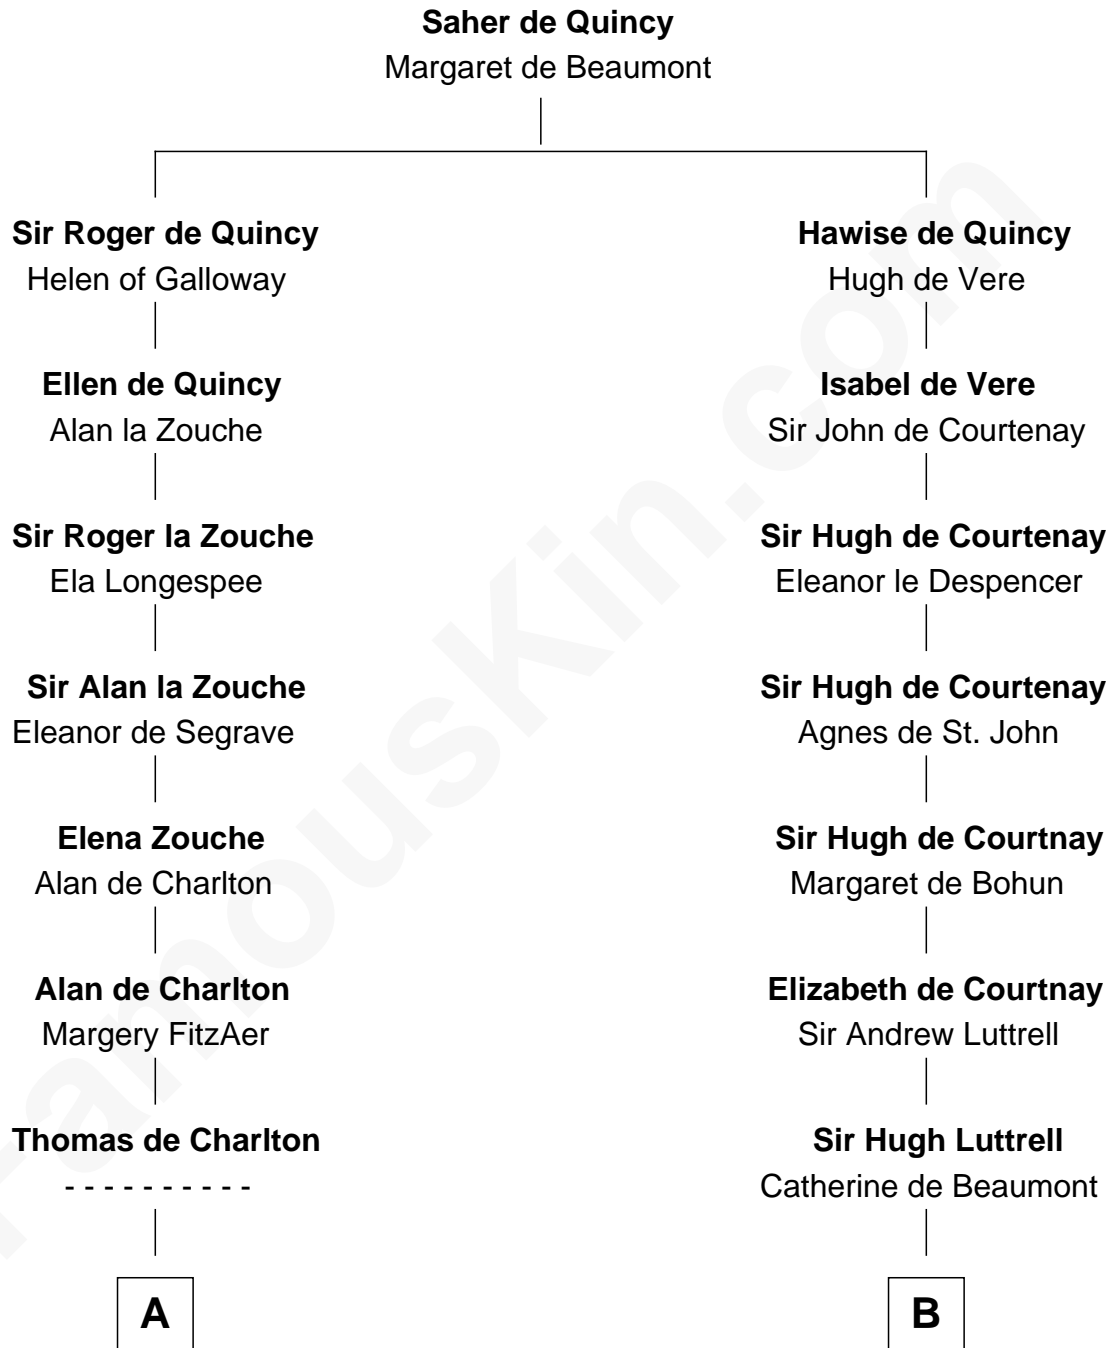

FamousKin.com

Relationship Chart of

Jay Gould

American Railroad "Robber Baron"

18th cousin 3 times removed of

General William Whipple

Signer of the Declaration of Independence

C

Eleazer Osborn
Hannah Bulkeley

Eleazer Osborn
Sarah Burr

Anna Osborn
Abraham Gould

John Burr Gould
Mary More

Jay Gould
"Robber Baron"

D

William Whipple
Mary Cutts

General William Whipple
Signer of Declaration of Independence