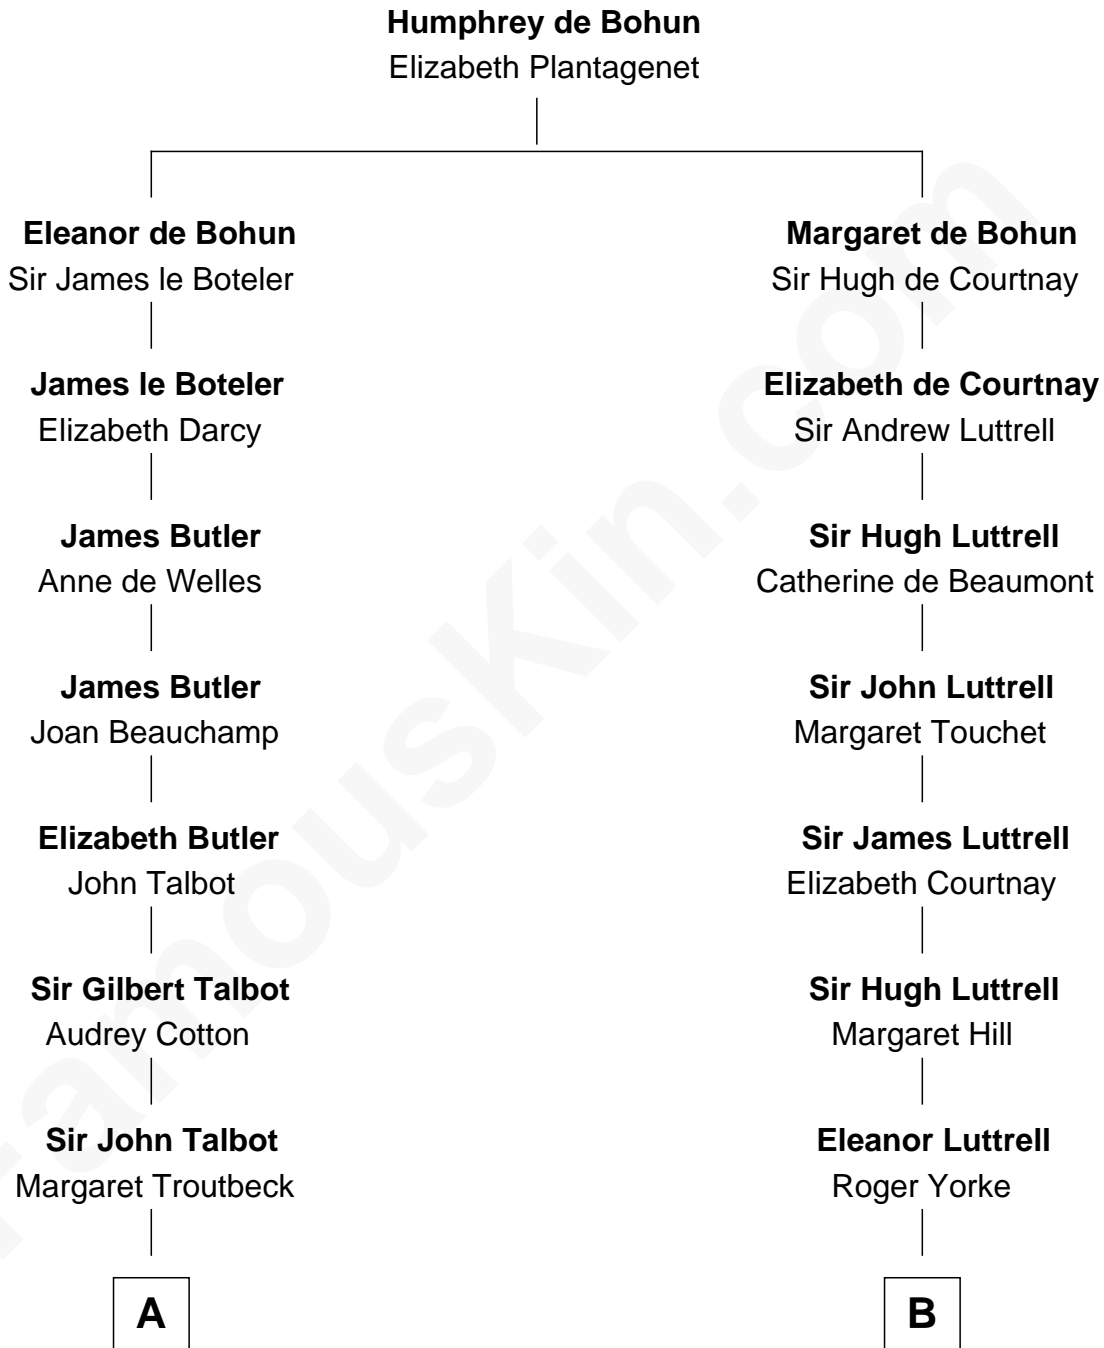

FamousKin.com

Relationship Chart of

Jay Gould

American Railroad "Robber Baron"

14th cousin 3 times removed of

General William Whipple

Signer of the Declaration of Independence

A

Eleazer Osborn
Sarah Burr

Anna Osborn
Abraham Gould

John Burr Gould
Mary More

Jay Gould
"Robber Baron"

B

Elizabeth Yorke
Edmund Percival

Christian Percival
Richard Lowle

Percival Lowell
Rebecca - - - - -