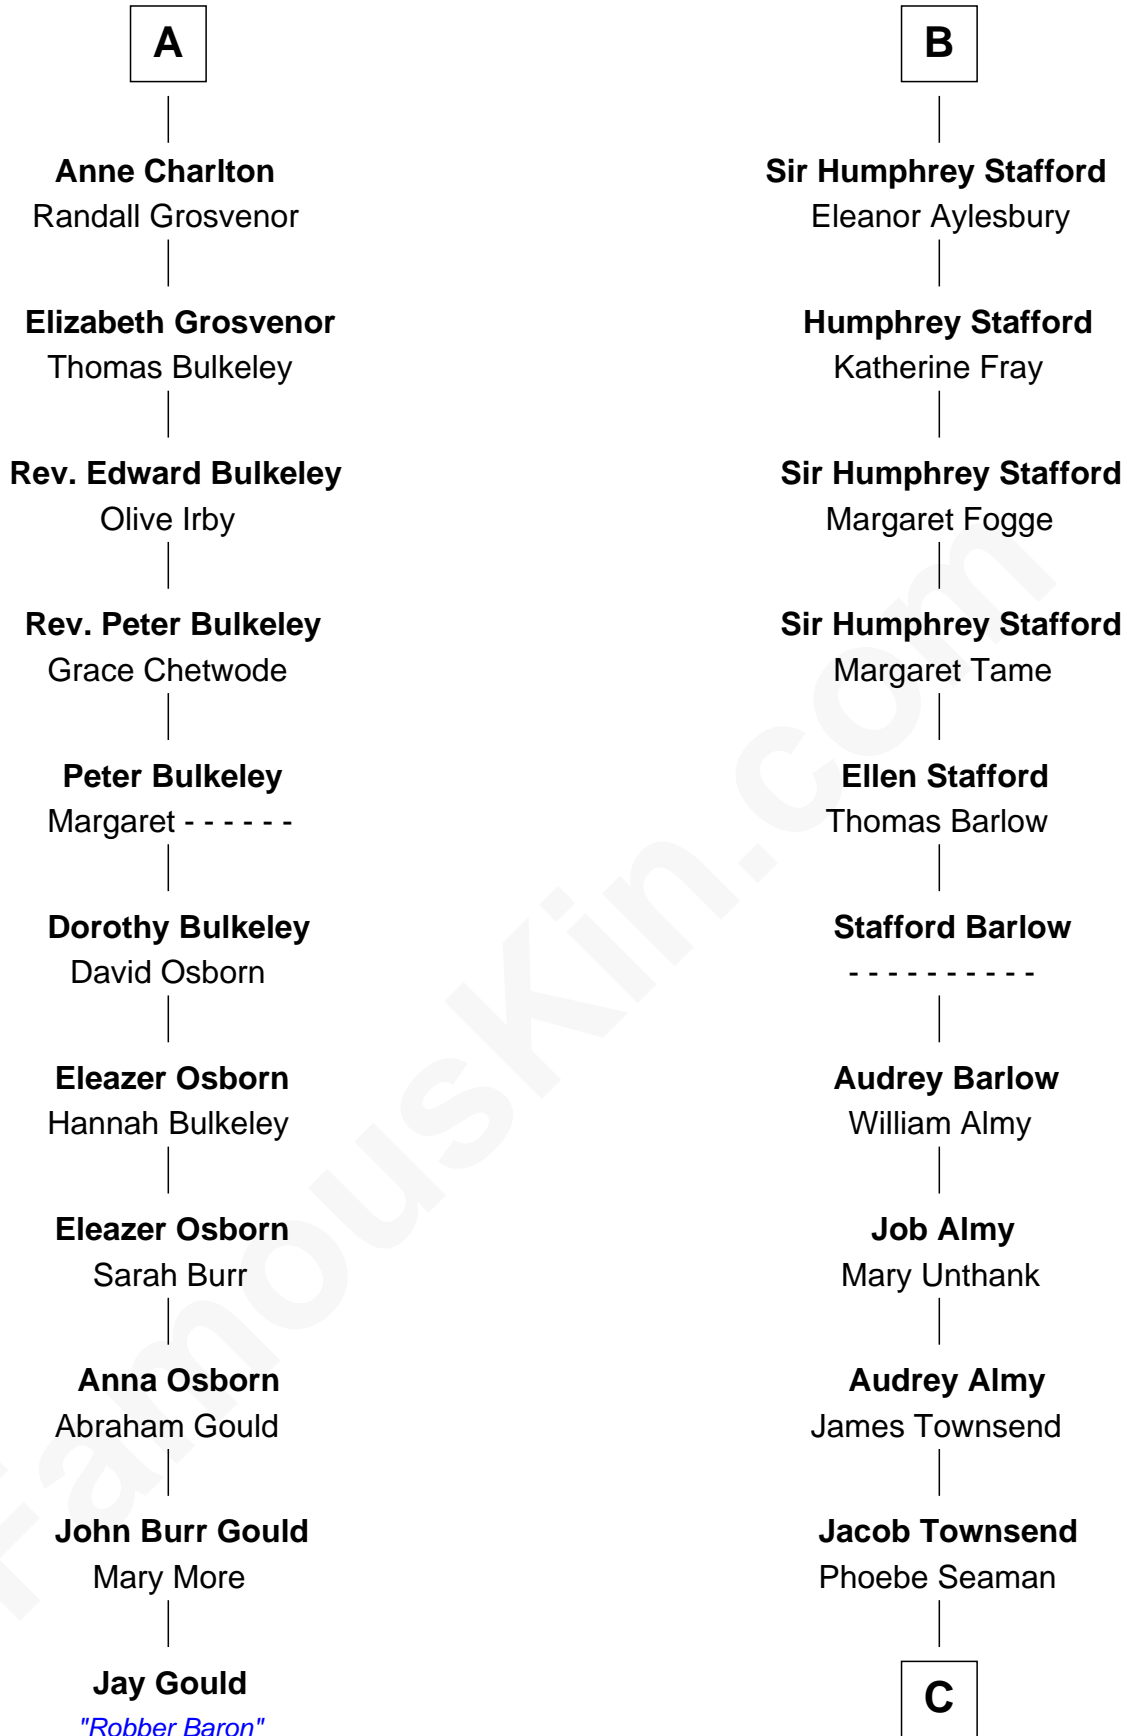

FamousKin.com

Relationship Chart of

Jay Gould

American Railroad "Robber Baron"

17th cousin 1 time removed of

Robert Townsend

Member of the Culper Spy Ring during the American Revolution

Sir Roger de Somery

Nichole d'Aubenev

C

—
Samuel Townsend

Sarah Stoddard

—
Robert Townsend

Spy known as "Culper Jr."

FamousKin.com