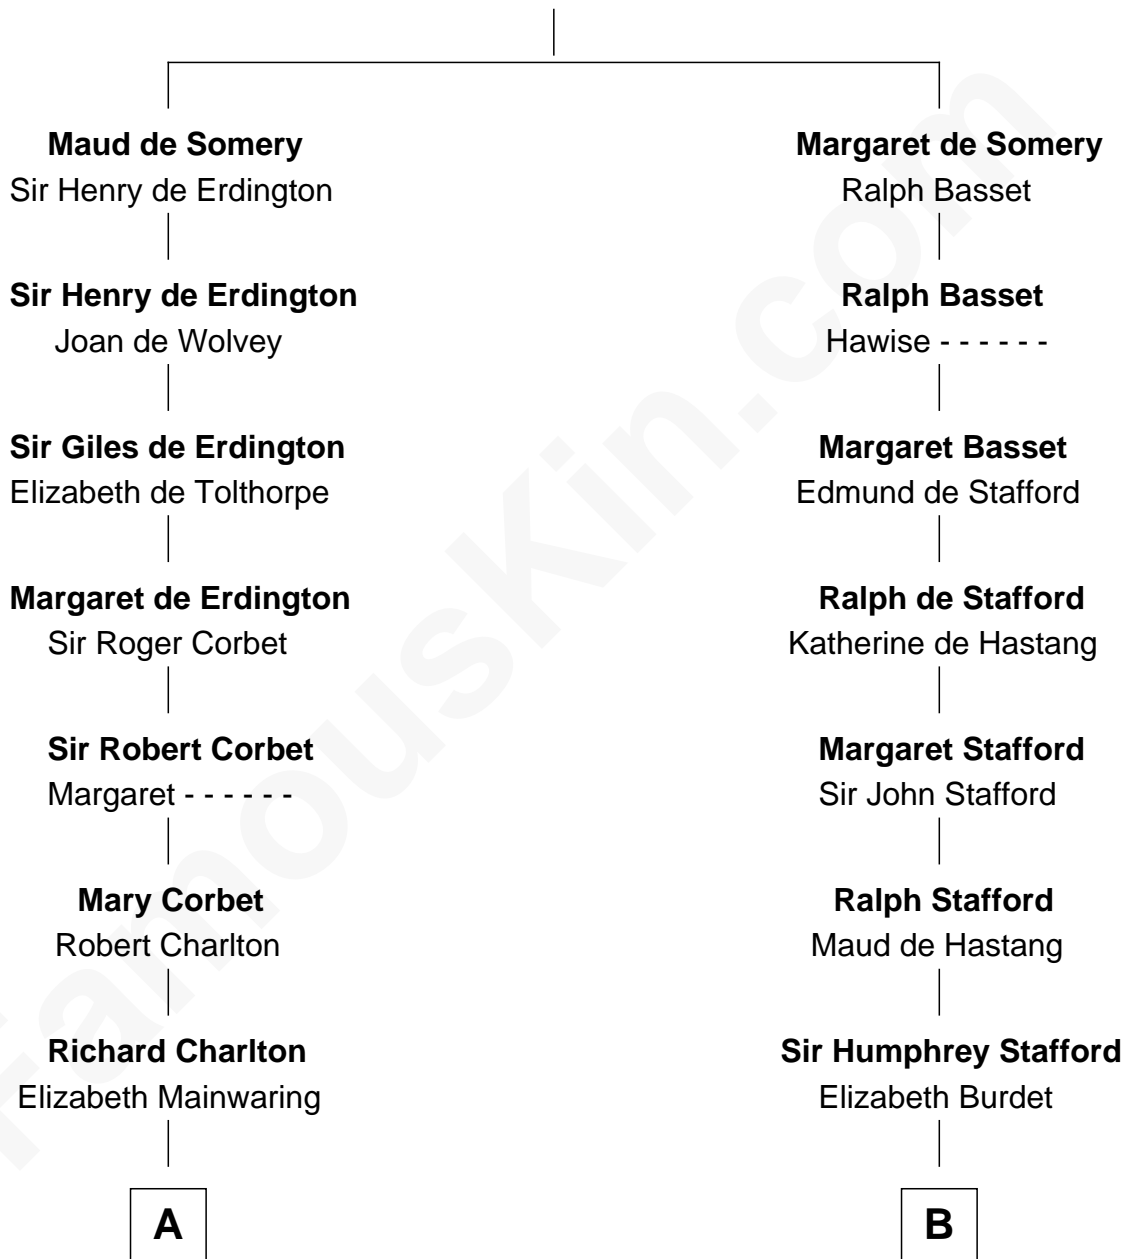

FamousKin.com

Relationship Chart of

Jay Gould

American Railroad "Robber Baron"

17th cousin 1 time removed of

Robert Townsend

Member of the Culper Spy Ring during the American Revolution

Sir Roger de Somery

Nichole d'Aubenev

C

—
Samuel Townsend

Sarah Stoddard

—
Robert Townsend

Spy known as "Culper Jr."

FamousKin.com