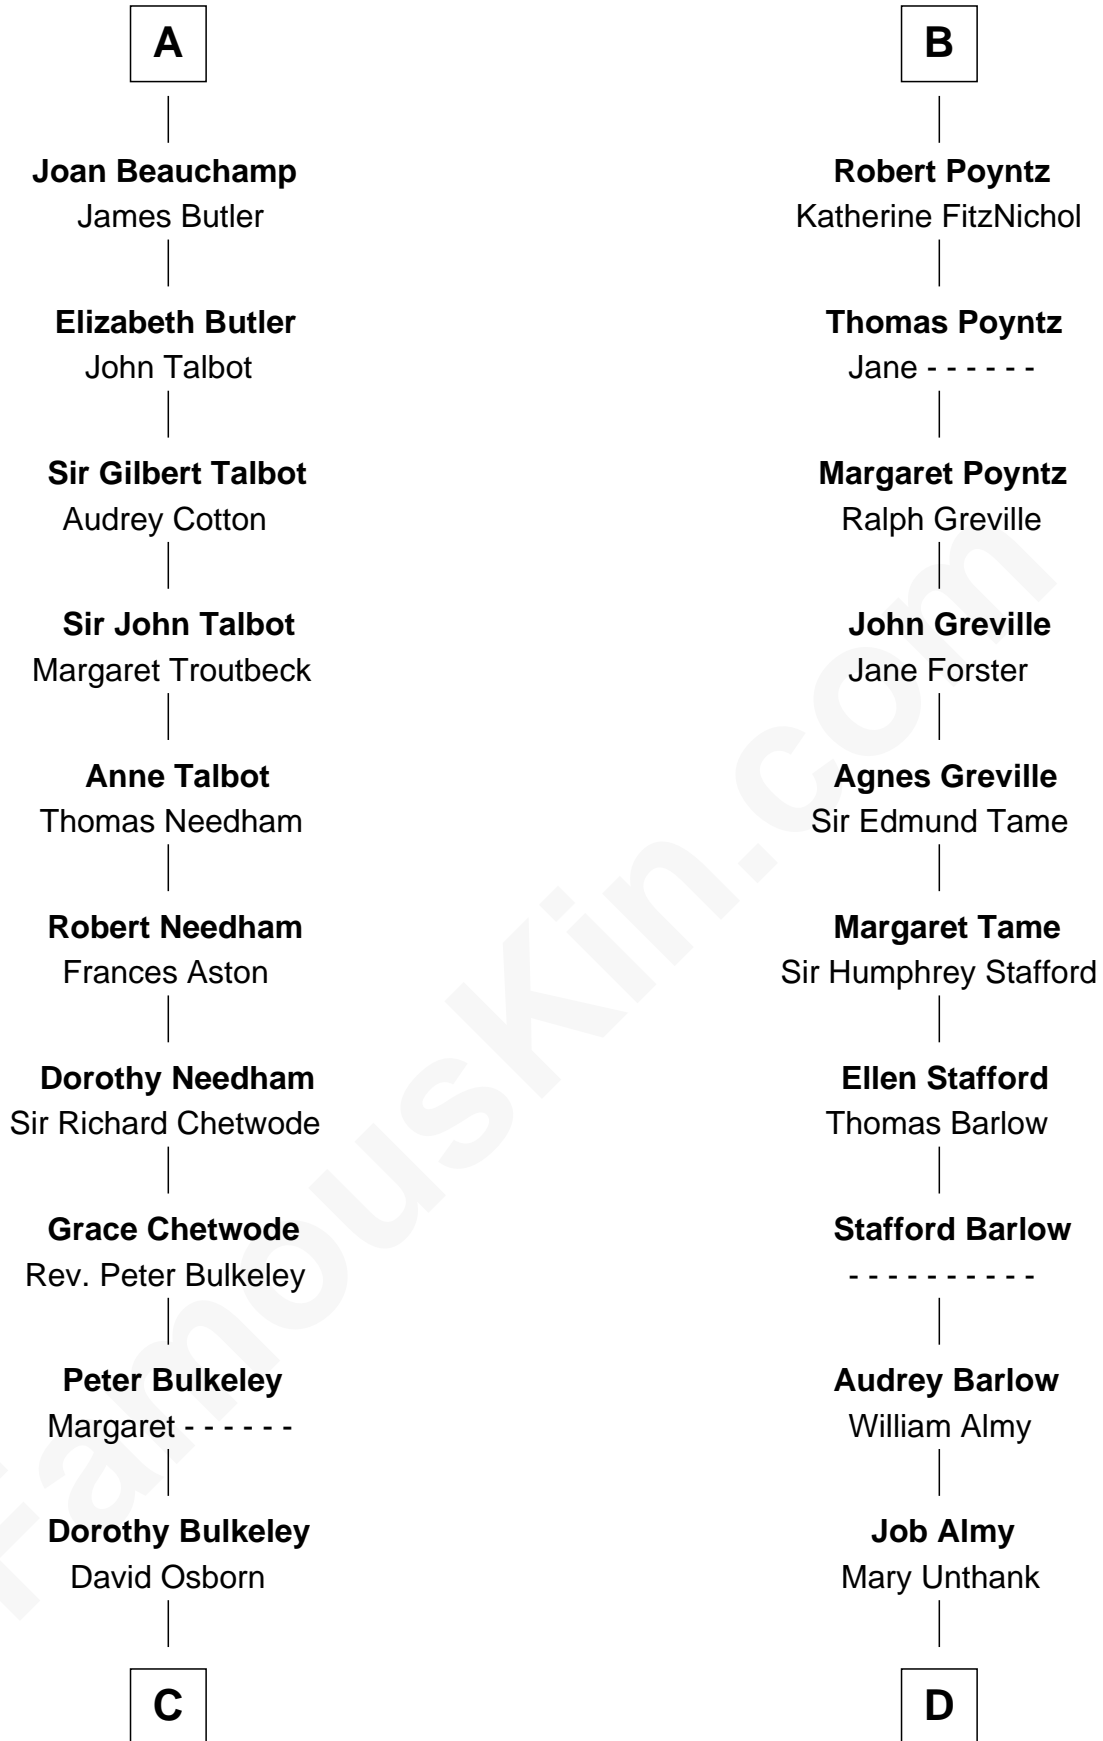

FamousKin.com

Relationship Chart of

Jay Gould

American Railroad "Robber Baron"

20th cousin 1 time removed of

Robert Townsend

Member of the Culper Spy Ring during the American Revolution

C

Eleazer Osborn
Hannah Bulkeley

Eleazer Osborn
Sarah Burr

Anna Osborn
Abraham Gould

John Burr Gould
Mary More

Jay Gould
"Robber Baron"

D

Audrey Almy
James Townsend

Jacob Townsend
Phoebe Seaman