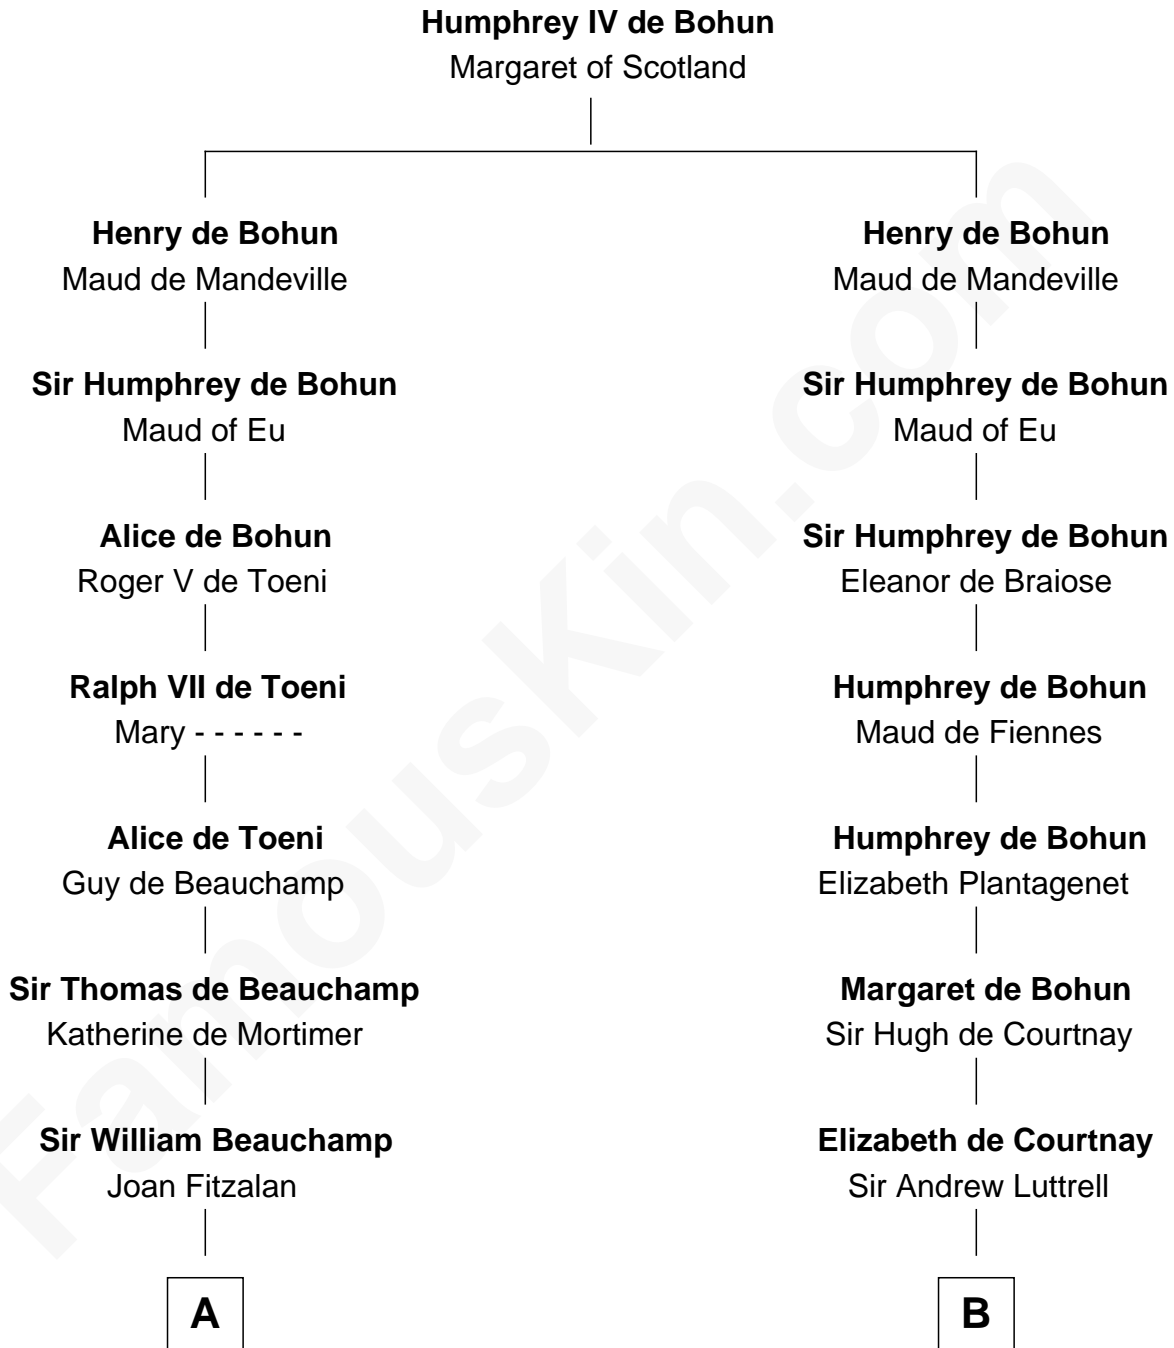

## Relationship Chart of

### Jay Gould

American Railroad "Robber Baron"

18th cousin 3 times removed of

**Caleb Brewster**

Member of the Culper Spy Ring during the American Revolution

**C**

**Eleazer Osborn**  
Hannah Bulkeley

**Eleazer Osborn**  
Sarah Burr

**Anna Osborn**  
Abraham Gould

**John Burr Gould**  
Mary More

**Jay Gould**  
*"Robber Baron"*

**D**

**Benjamin Brewster**  
Sarah Biggs

**Caleb Brewster**  
*Member of the Culper Spy Ring*

FamousKin.com