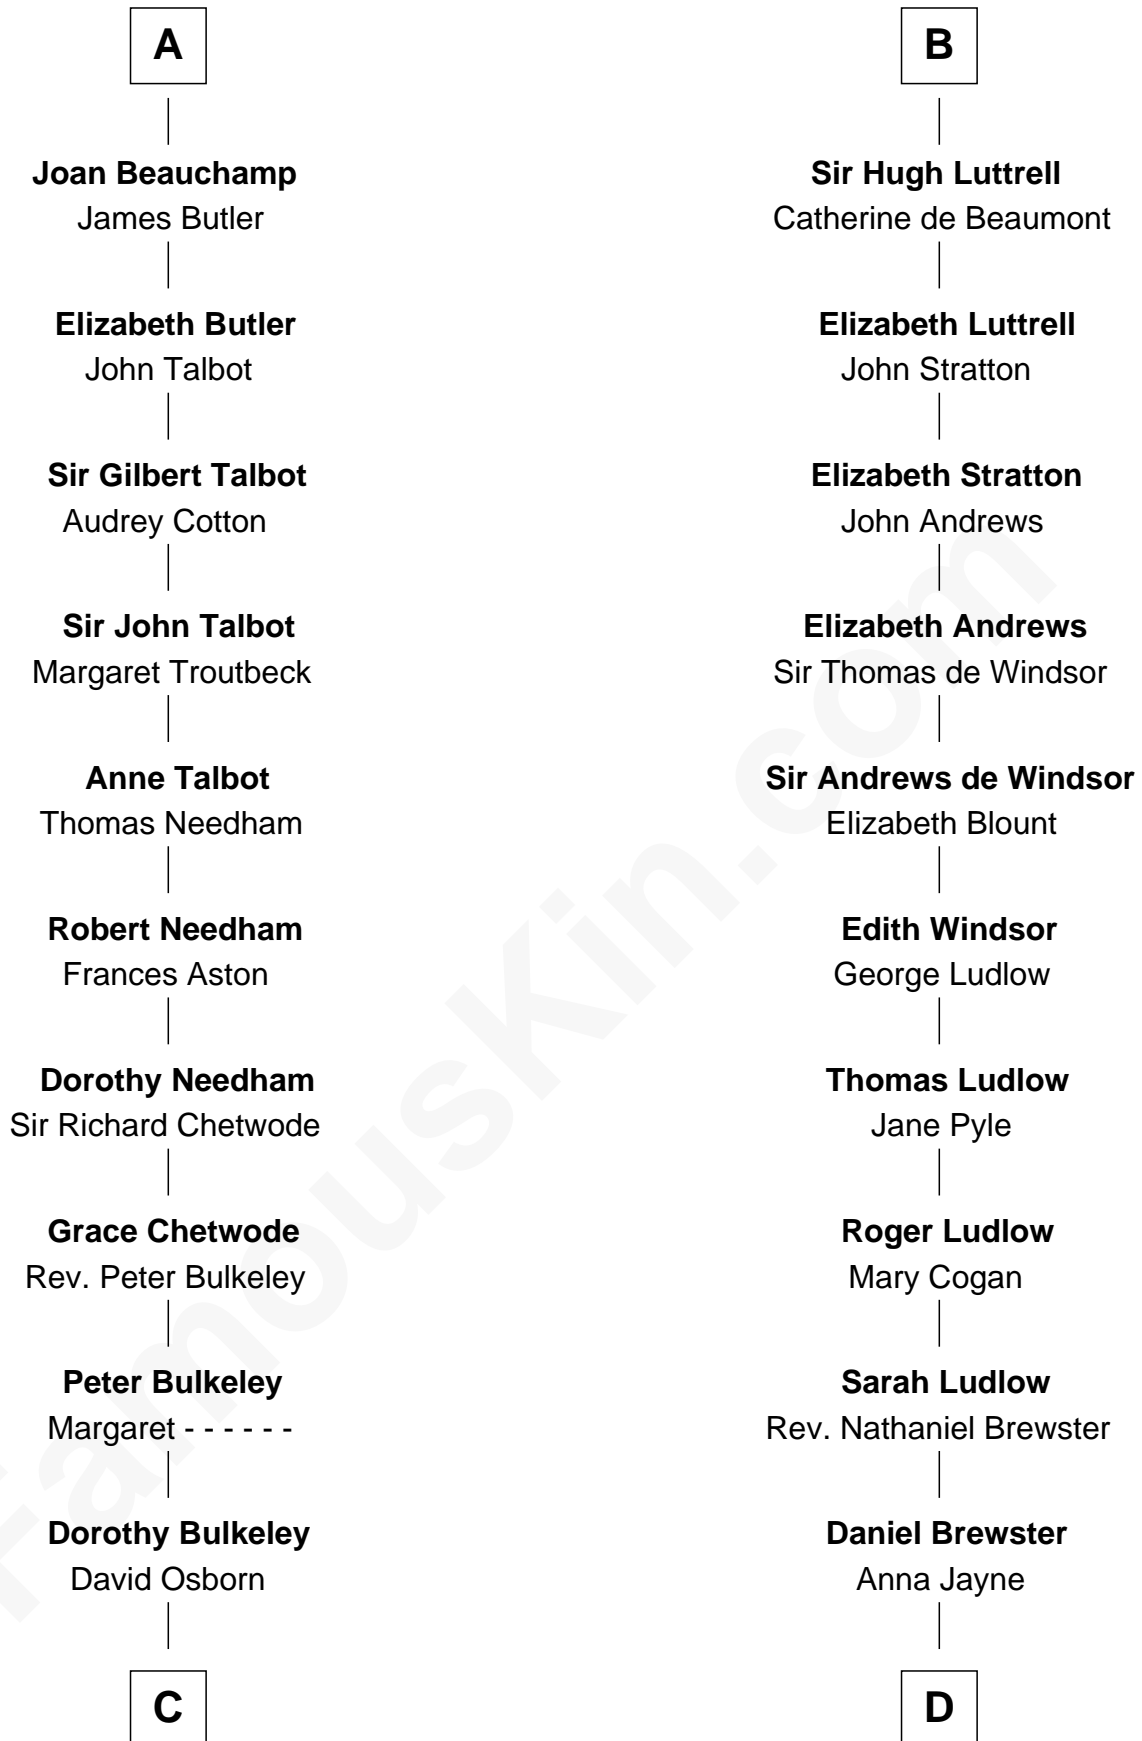

## Relationship Chart of

### Jay Gould

American Railroad "Robber Baron"

18th cousin 3 times removed of

**Caleb Brewster**

Member of the Culper Spy Ring during the American Revolution

**C**

**Eleazer Osborn**  
Hannah Bulkeley

**Eleazer Osborn**  
Sarah Burr

**Anna Osborn**  
Abraham Gould

**John Burr Gould**  
Mary More

**Jay Gould**  
*"Robber Baron"*

**D**

**Benjamin Brewster**  
Sarah Biggs

**Caleb Brewster**  
*Member of the Culper Spy Ring*

FamousKin.com