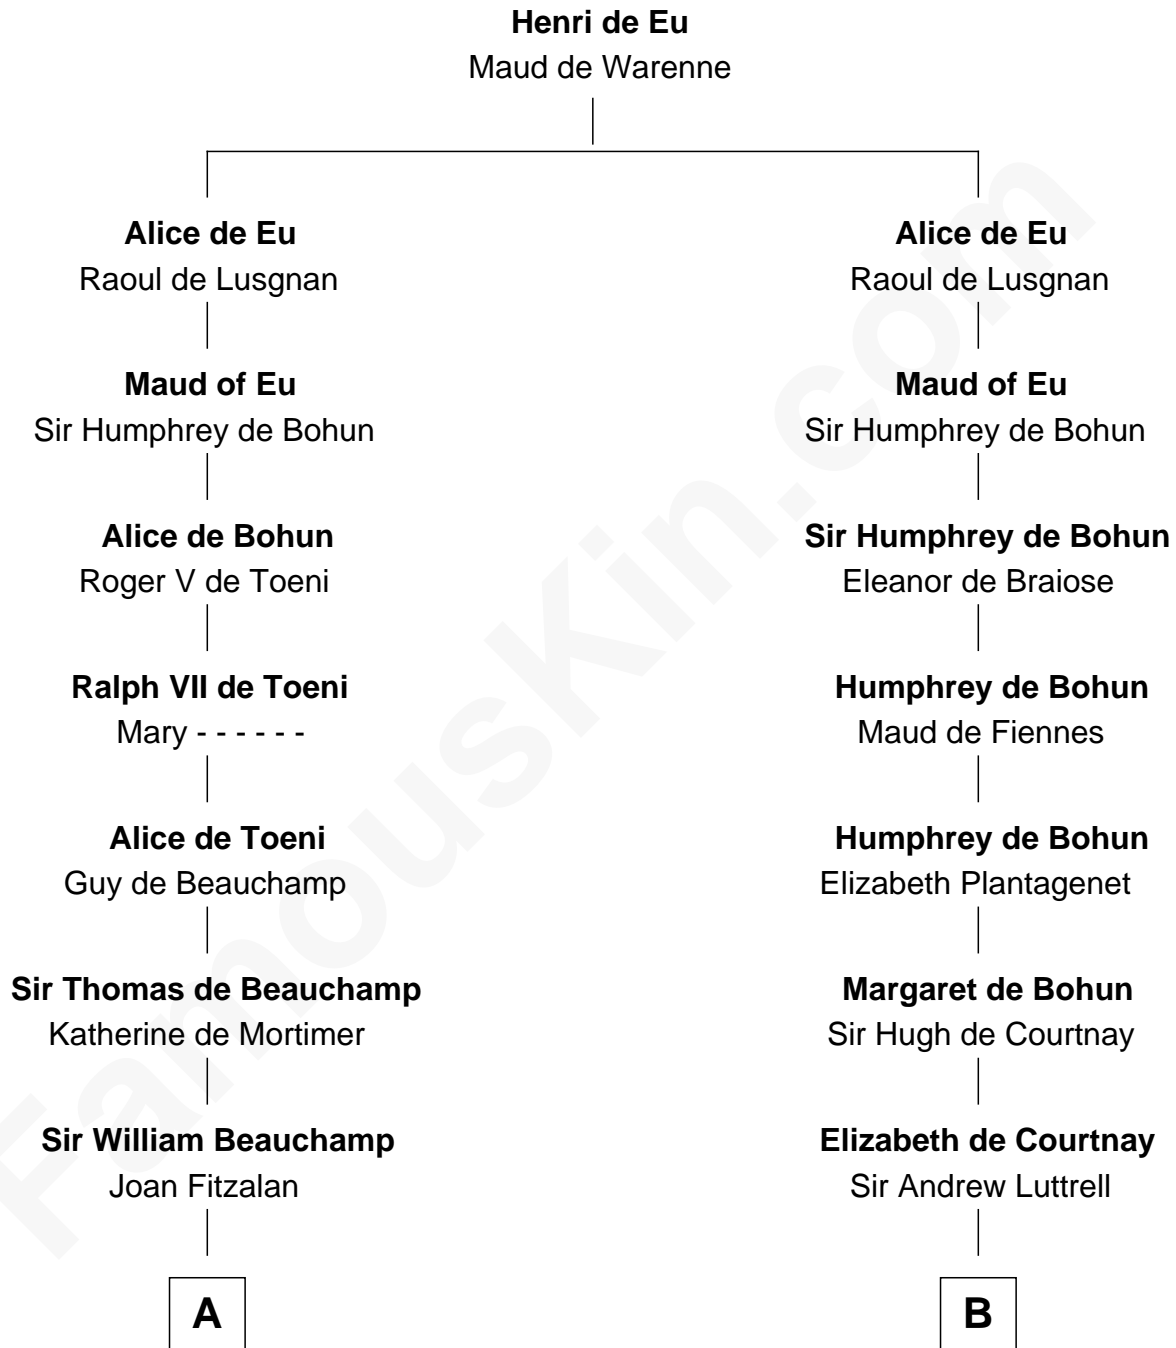

FamousKin.com

Relationship Chart of

Jay Gould

American Railroad "Robber Baron"

18th cousin 3 times removed of

Caleb Brewster

Member of the Culper Spy Ring during the American Revolution

C

Eleazer Osborn
Hannah Bulkeley

Eleazer Osborn
Sarah Burr

Anna Osborn
Abraham Gould

John Burr Gould
Mary More

Jay Gould
"Robber Baron"

D

Benjamin Brewster
Sarah Biggs

Caleb Brewster
Member of the Culper Spy Ring