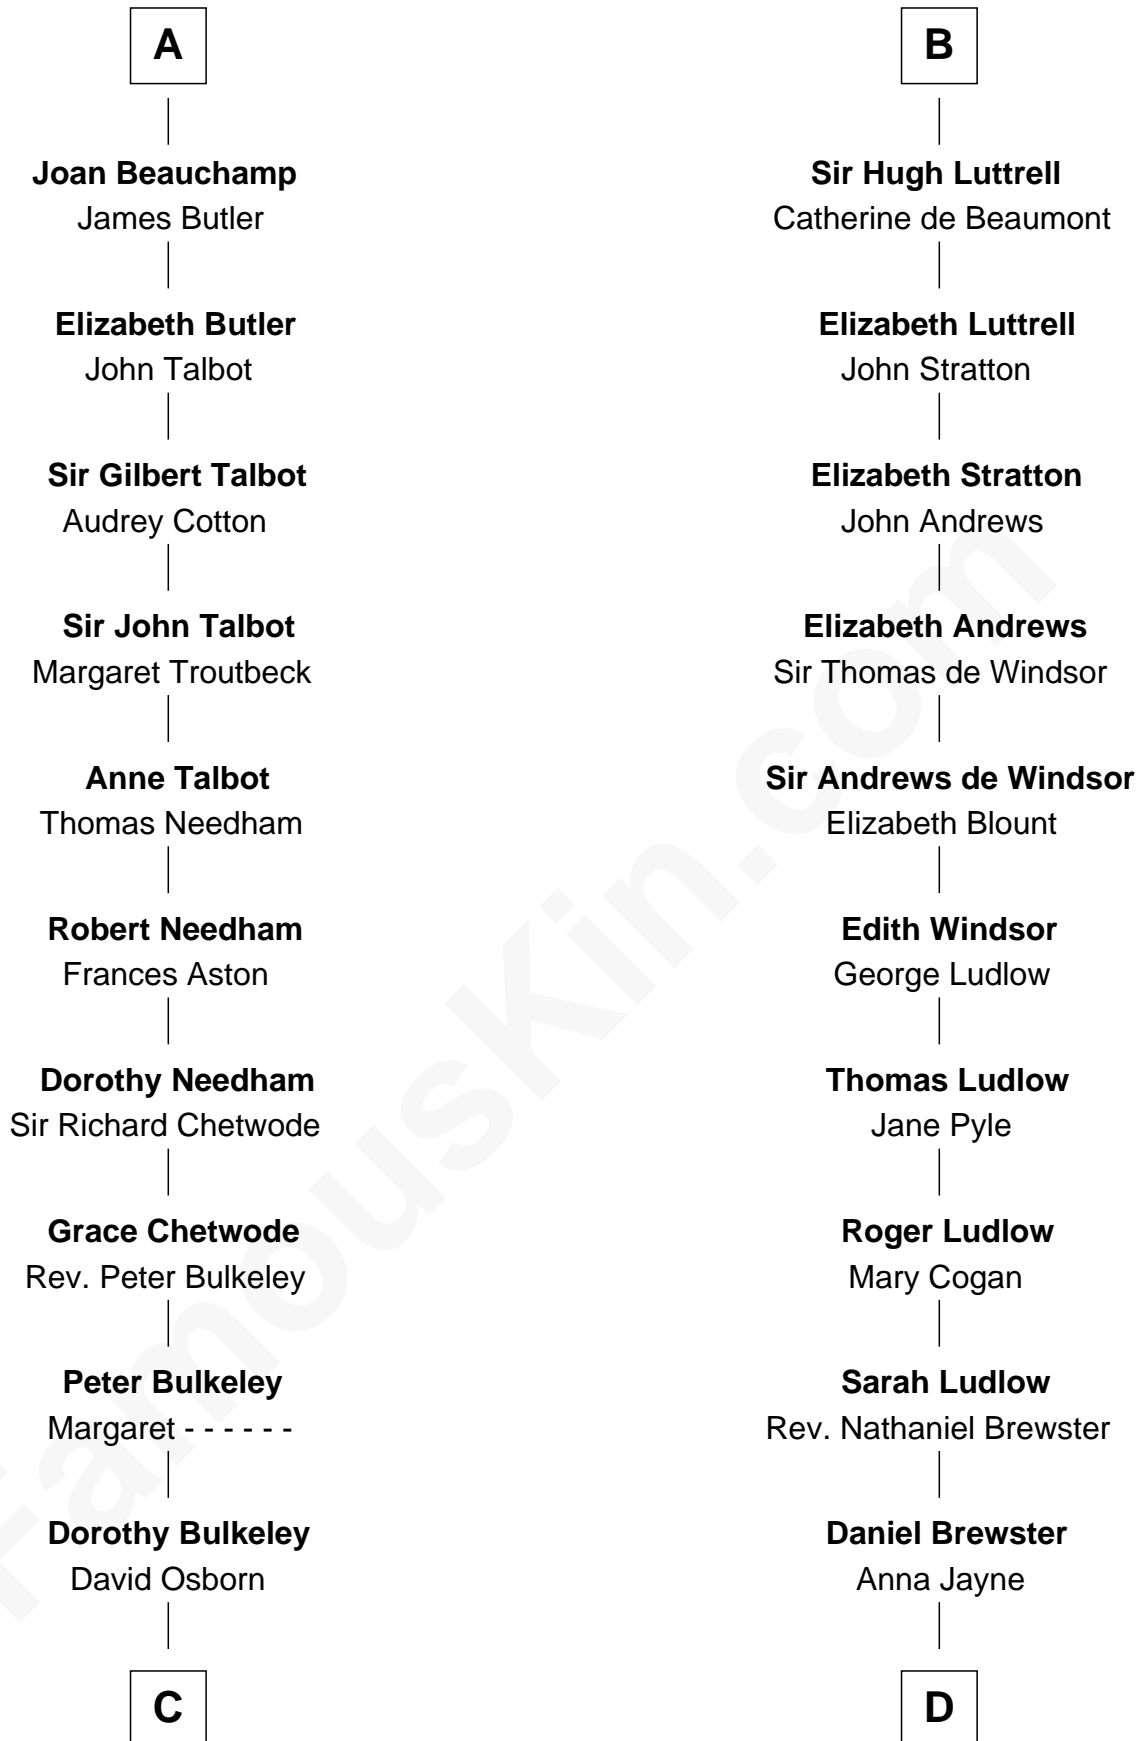

FamousKin.com

Relationship Chart of

Jay Gould

American Railroad "Robber Baron"

18th cousin 3 times removed of

Caleb Brewster

Member of the Culper Spy Ring during the American Revolution

C

Eleazer Osborn
Hannah Bulkeley

Eleazer Osborn
Sarah Burr

Anna Osborn
Abraham Gould

John Burr Gould
Mary More

Jay Gould
"Robber Baron"

D

Benjamin Brewster
Sarah Biggs

Caleb Brewster
Member of the Culper Spy Ring