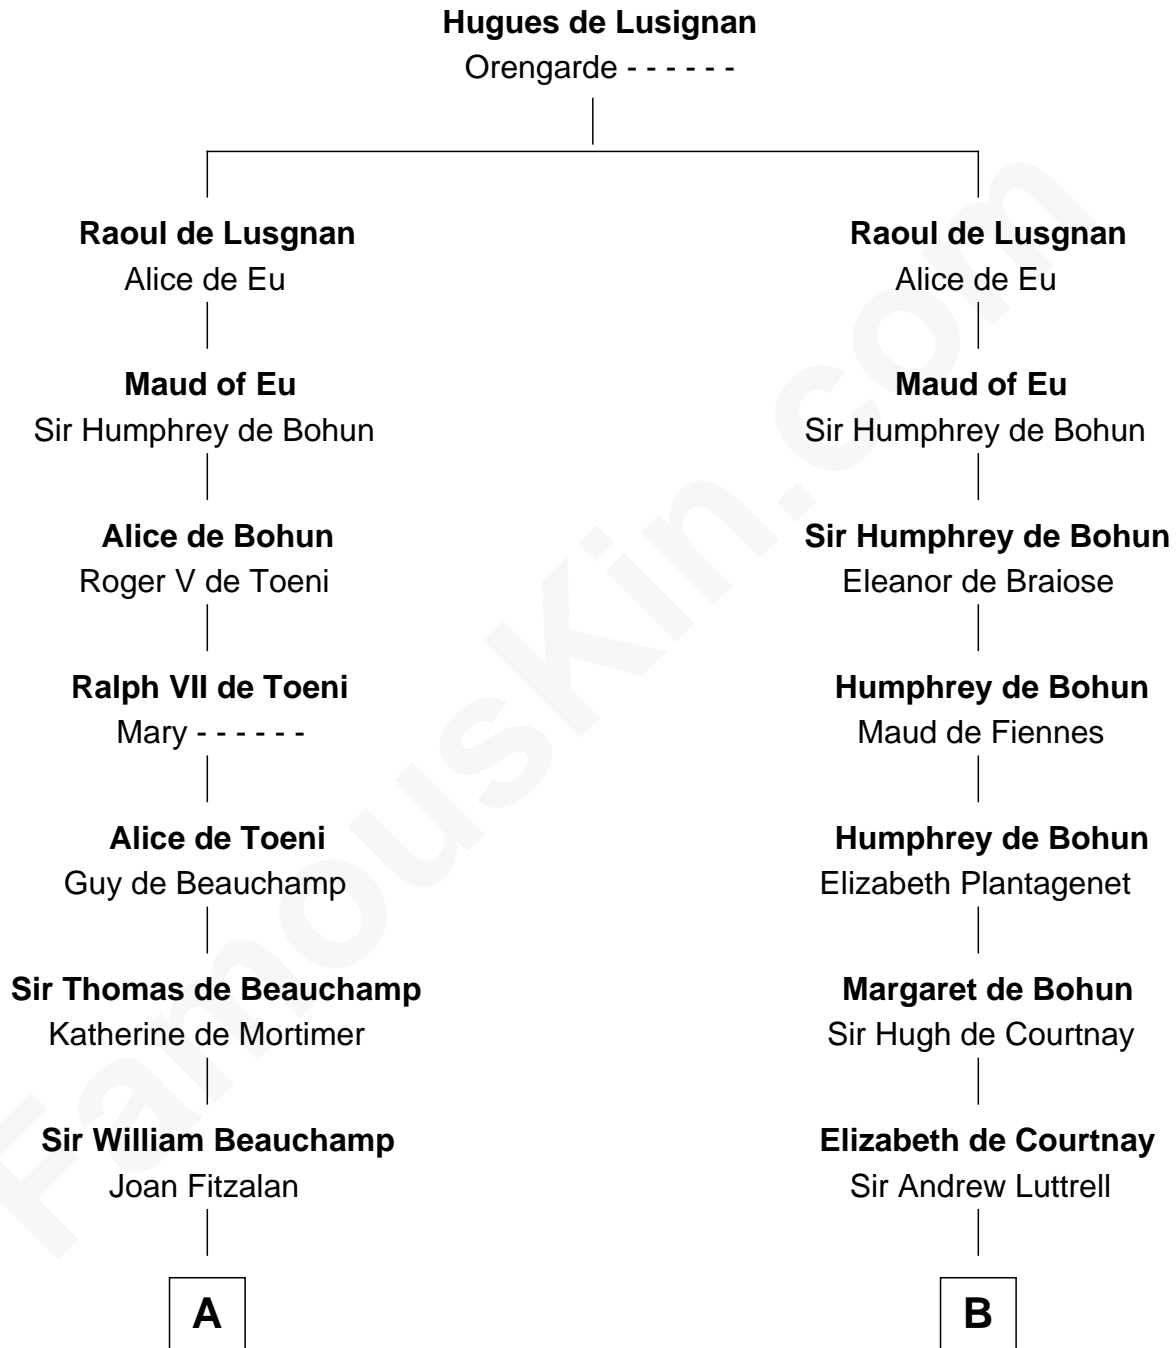

FamousKin.com

Relationship Chart of

Jay Gould

American Railroad "Robber Baron"

18th cousin 3 times removed of

Caleb Brewster

Member of the Culper Spy Ring during the American Revolution

C

Eleazer Osborn
Hannah Bulkeley

Eleazer Osborn
Sarah Burr

Anna Osborn
Abraham Gould

John Burr Gould
Mary More

Jay Gould
"Robber Baron"

D

Benjamin Brewster
Sarah Biggs

Caleb Brewster
Member of the Culper Spy Ring