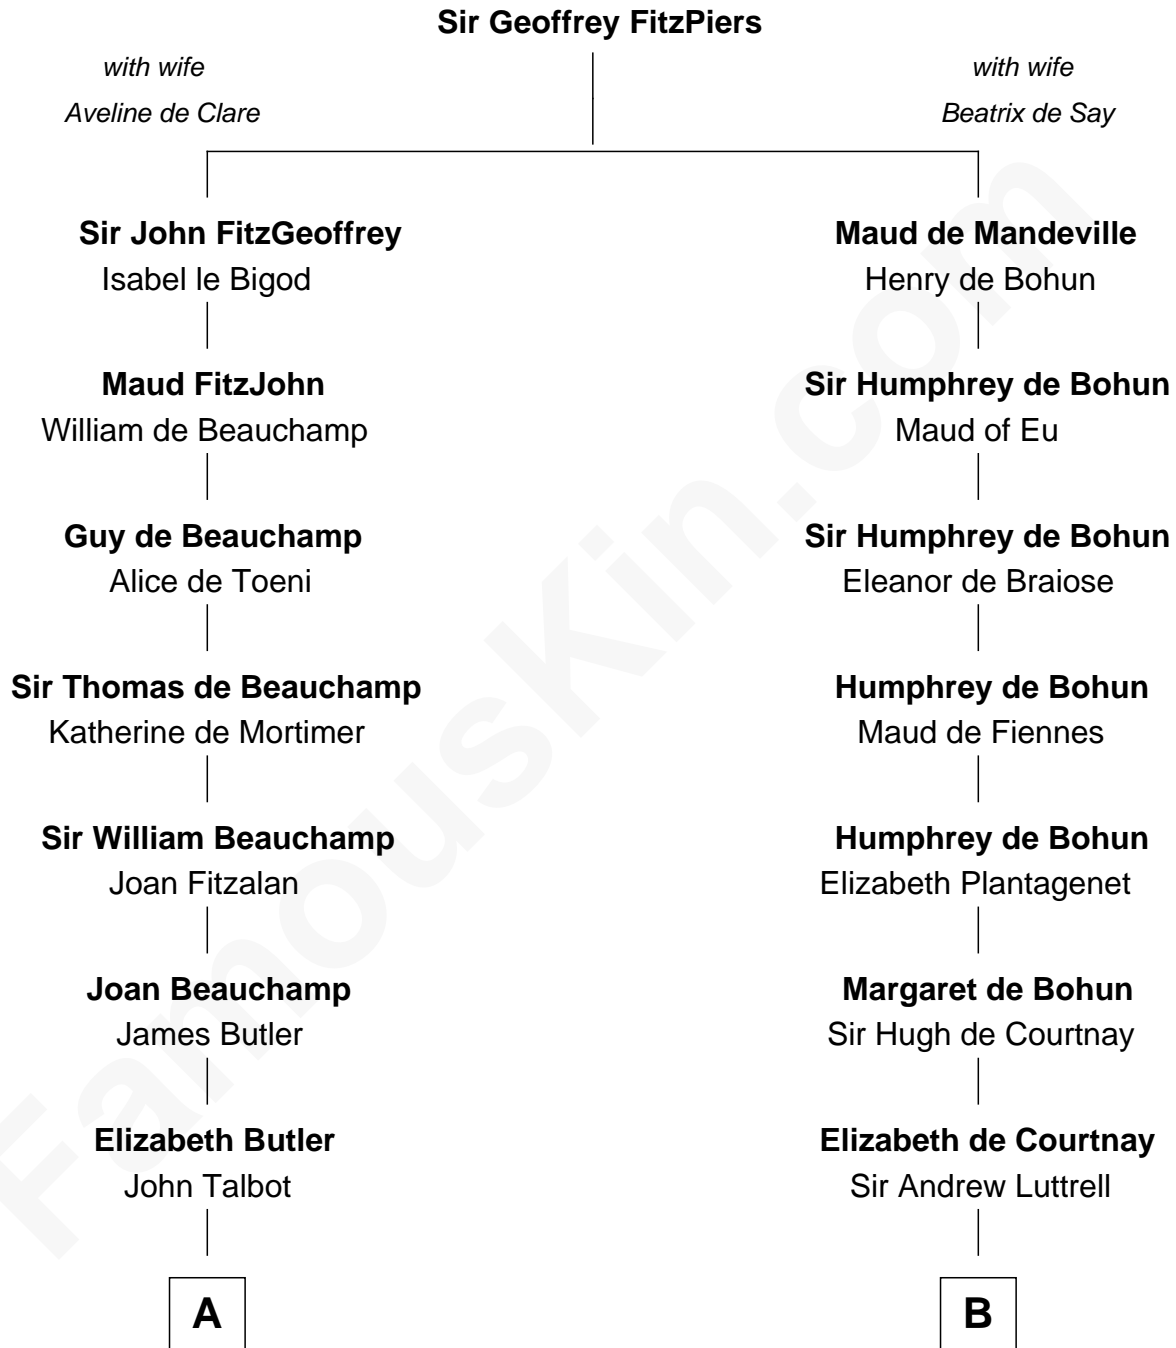

FamousKin.com

Relationship Chart of

Jay Gould

American Railroad "Robber Baron"

18th cousin 1 time removed of

Caleb Brewster

Member of the Culper Spy Ring during the American Revolution

C

Anna Osborn
Abraham Gould

John Burr Gould
Mary More

Jay Gould
"Robber Baron"

D

Benjamin Brewster
Sarah Biggs

Caleb Brewster
Member of the Culper Spy Ring

FamousKin.com