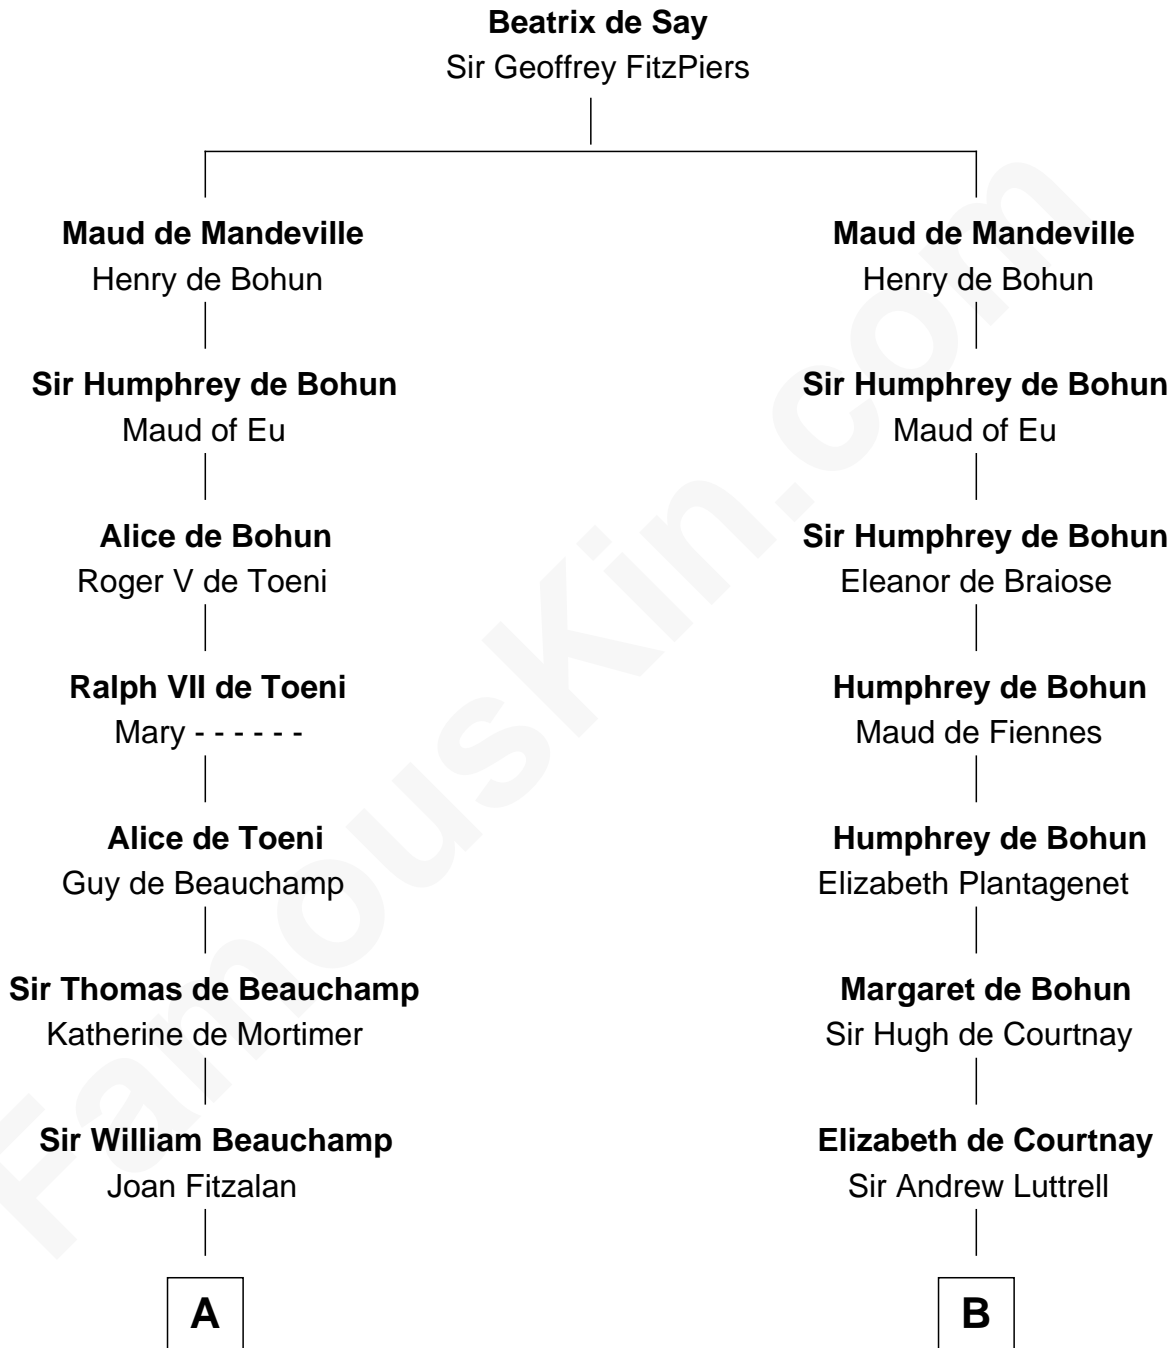

FamousKin.com

Relationship Chart of

Jay Gould

American Railroad "Robber Baron"

18th cousin 3 times removed of

Caleb Brewster

Member of the Culper Spy Ring during the American Revolution

C

Eleazer Osborn
Hannah Bulkeley

Eleazer Osborn
Sarah Burr

Anna Osborn
Abraham Gould

John Burr Gould
Mary More

Jay Gould
"Robber Baron"

D

Benjamin Brewster
Sarah Biggs

Caleb Brewster
Member of the Culper Spy Ring